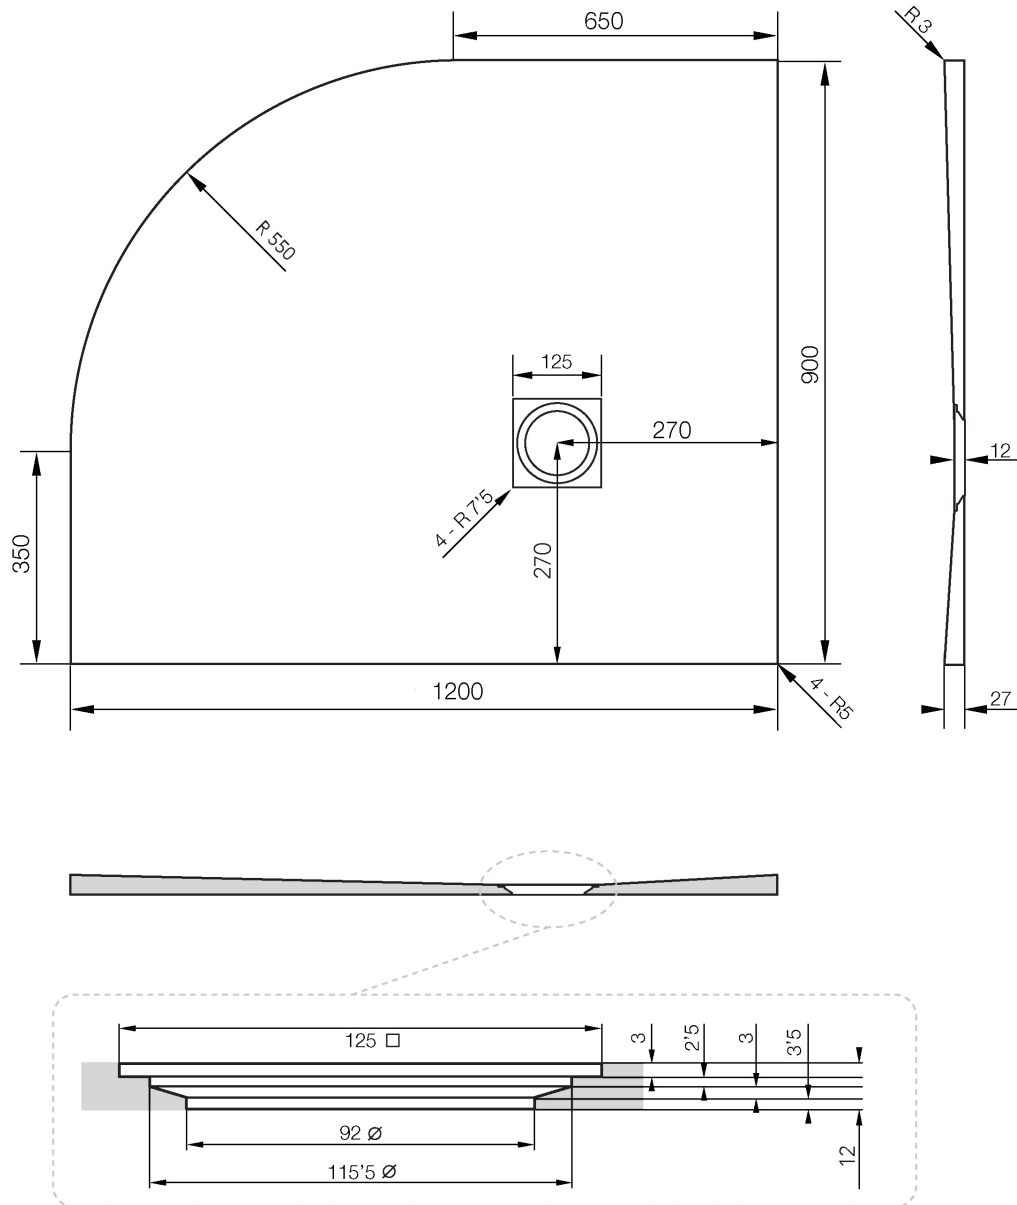

Giorgio2 Series

Offset Quadrant Shower Tray 1200 x 900mm
Right Hand

tissino

Designed to Inspire
Made to Experience

TRG-706-MN Black Slate
TRG-706-RS Graphite Slate
TRG-706-GS Grey Slate
TRG-706-WS White Slate