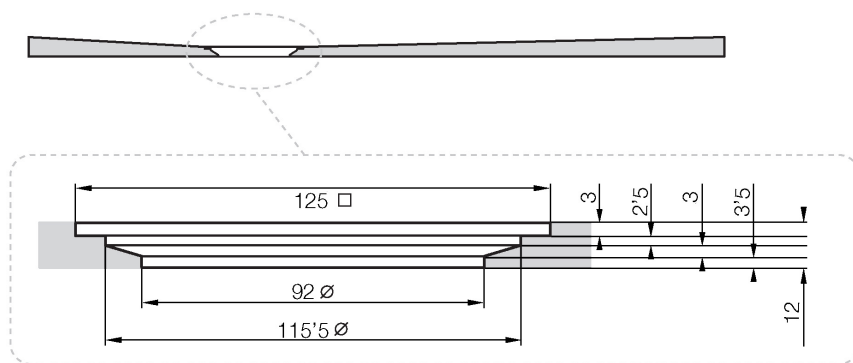

Giorgio2 Series

Offset Quadrant Shower Tray 1200 x 900mm
Left Hand

tissino

Designed to Inspire
Made to Experience

TRG-705-MN Black Slate
TRG-705-RS Graphite Slate
TRG-705-GS Grey Slate
TRG-705-WS White Slate