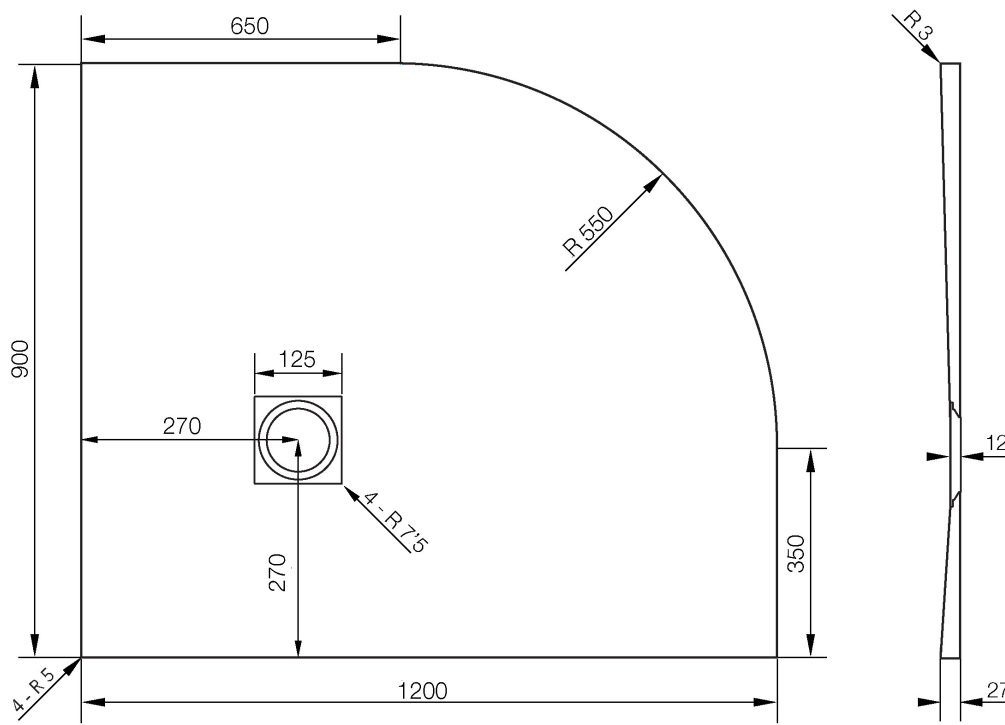

Giorgio2 Series

Offset Quadrant Shower Tray 1200 x 900mm
Left Hand

tissino

Designed to Inspire
Made to Experience

TRG-705-MN Black Slate
TRG-705-RS Graphite Slate
TRG-705-GS Grey Slate
TRG-705-WS White Slate