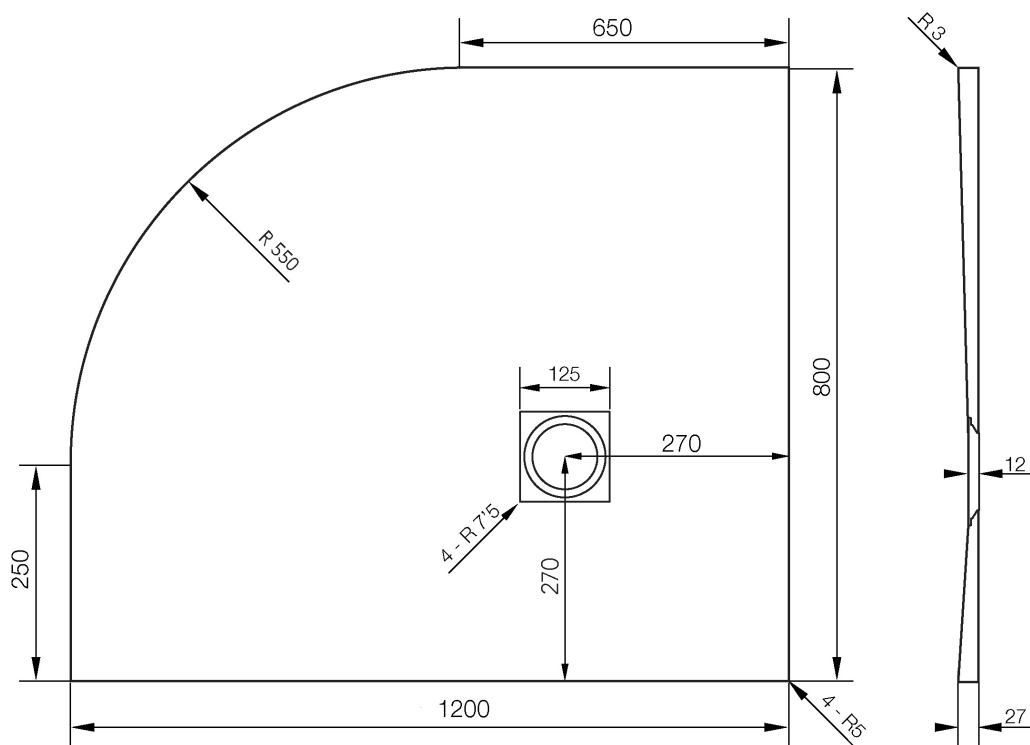

Giorgio2 Series

Offset Quadrant Shower Tray 1200 x 800mm
Right Hand

tissino

Designed to Inspire
Made to Experience

TRG-704-MN Black Slate
TRG-704-RS Graphite Slate
TRG-704-GS Grey Slate
TRG-704-WS White Slate