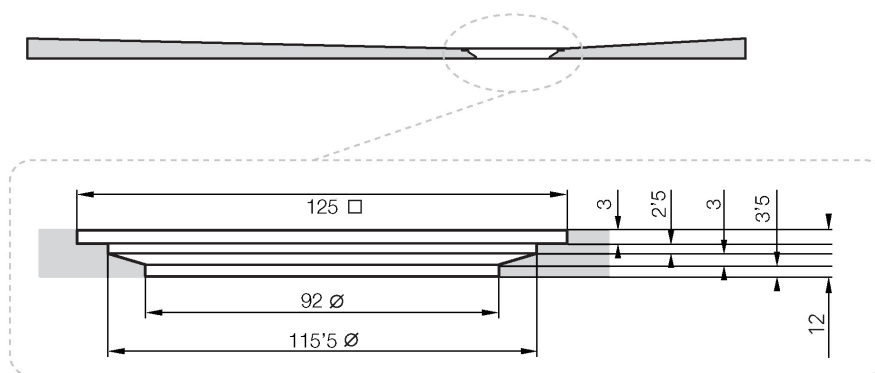

Giorgio2 Series

Offset Quadrant Shower Tray 1200 x 800mm
Right Hand

tissino

Designed to Inspire
Made to Experience

TRG-704-MN Black Slate
TRG-704-RS Graphite Slate
TRG-704-GS Grey Slate
TRG-704-WS White Slate