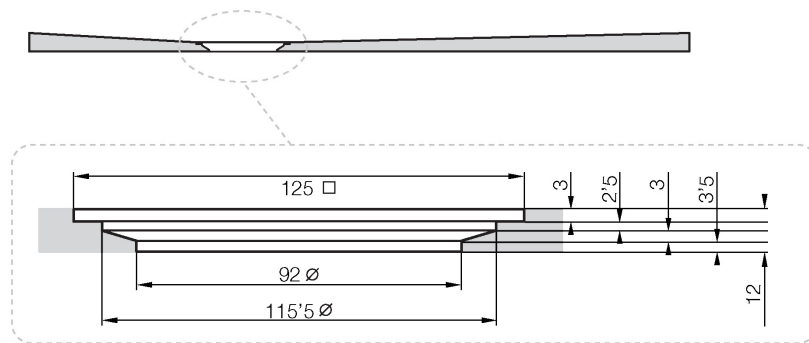

Giorgio2 Series

Offset Quadrant Shower Tray 1200 x 800mm
Left Hand

tissino

Designed to Inspire
Made to Experience

TRG-703-MN Black Slate
TRG-703-RS Graphite Slate
TRG-703-GS Grey Slate
TRG-703-WS White Slate

tissino

T 0345 582 8000
E info@tissino.co.uk
W tissino.co.uk

2 Lyncastle Road
Appleton Thorn
Warrington WA4 4SN

We reserve the right to
change this information
without prior notice