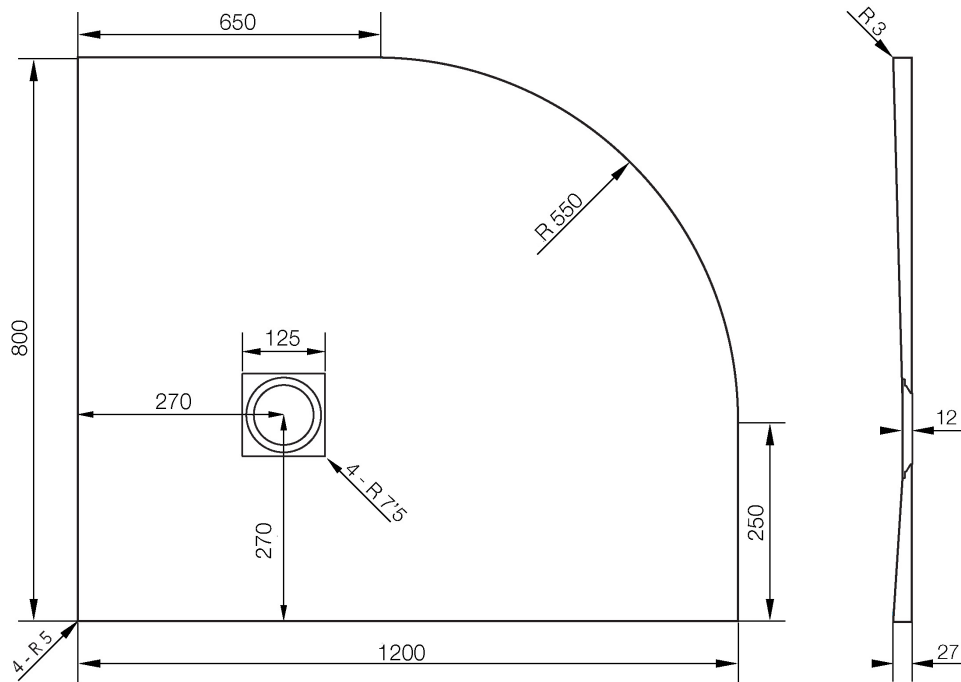

Giorgio2 Series

Offset Quadrant Shower Tray 1200 x 800mm
Left Hand

tissino

Designed to Inspire
Made to Experience

TRG-703-MN Black Slate
TRG-703-RS Graphite Slate
TRG-703-GS Grey Slate
TRG-703-WS White Slate

tissino

T 0345 582 8000
E info@tissino.co.uk
W tissino.co.uk

2 Lyncastle Road
Appleton Thorn
Warrington WA4 4SN

We reserve the right to
change this information
without prior notice