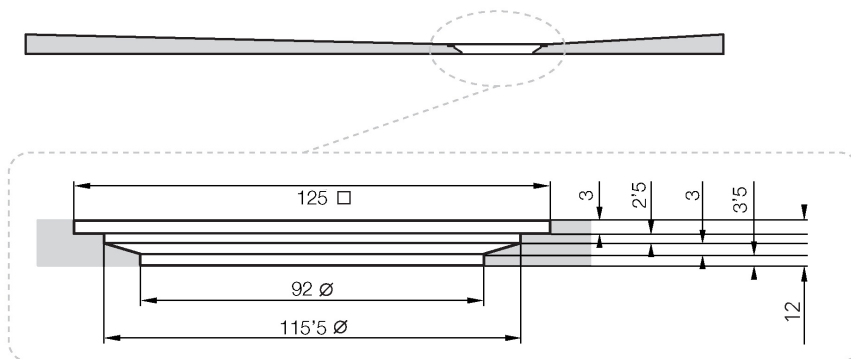

Giorgio2 Series

Offset Quadrant Shower Tray 1000 x 800mm
Right Hand

tissino

Designed to Inspire
Made to Experience

TRG-702-MN Black Slate
TRG-702-RS Graphite Slate
TRG-702-GS Grey Slate
TRG-702-WS White Slate