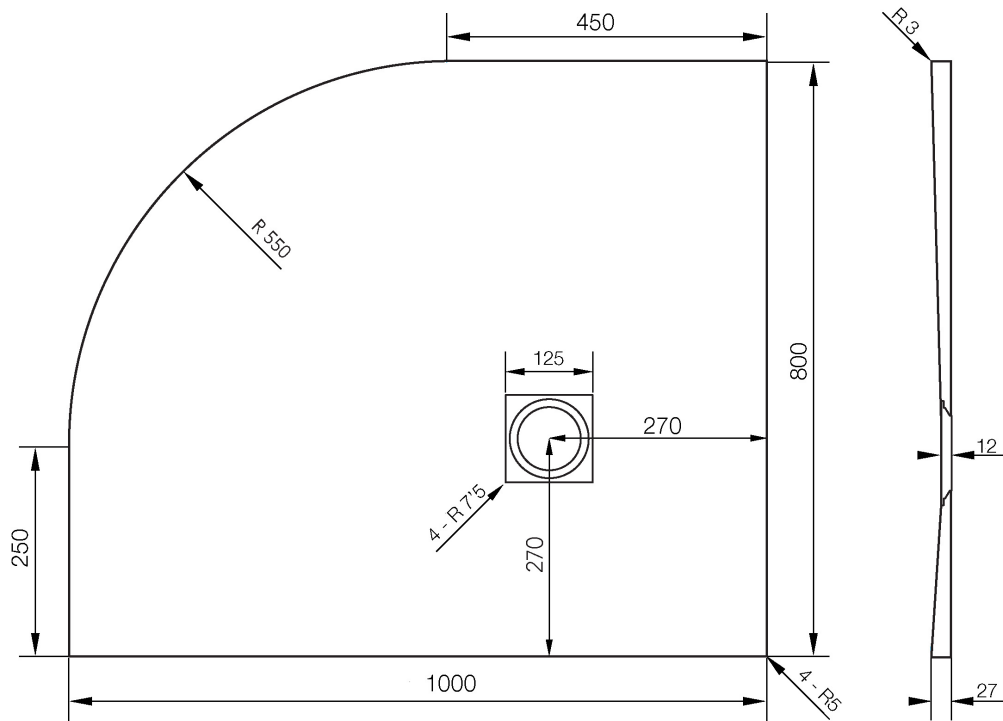

Giorgio2 Series

Offset Quadrant Shower Tray 1000 x 800mm
Right Hand

tissino

Designed to Inspire
Made to Experience

TRG-702-MN Black Slate
TRG-702-RS Graphite Slate
TRG-702-GS Grey Slate
TRG-702-WS White Slate