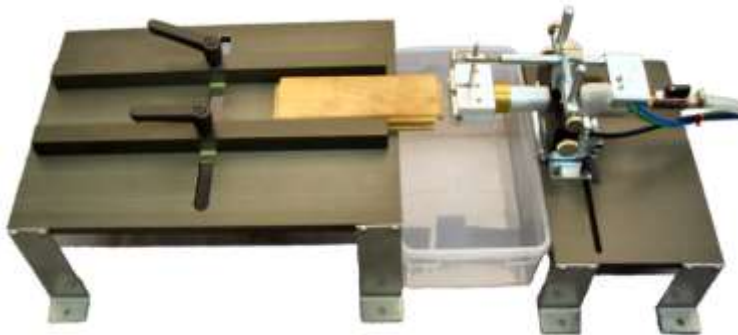

Custom Nozzles - Examples*

* Call for pricing & more details

Spectrum Adhesives

Guided Semi-Automatic Systems

The semi-automatic systems add consistency and productivity to the metered tank systems. Choose Guided Semi-Automatic Systems where moving the work piece to the glue rather than the glue to the work piece is desired.

Typical Applications Include

- Stile and rail profiles
- Dovetail drawers
- Doweling
- Finger Joints

Key Benefits

- Easily adjustable guides quickly assist in proper placement of work piece
- Custom glue nozzle assures glue is applied to the work piece where you want it
- Work piece-triggered metering dispenses the correct amount of adhesive every time
- Space saving table top design fits easily into existing work space
- Easy clean up (nozzle fits on water tap)