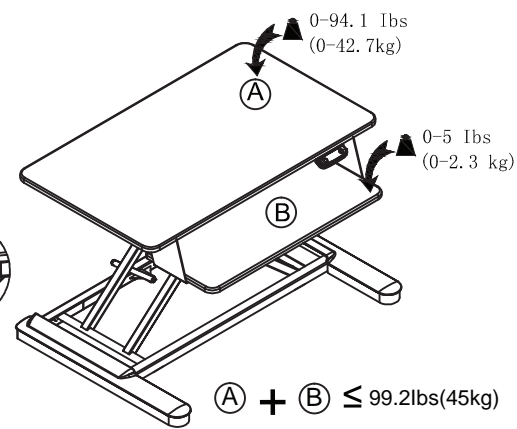

FDM-E-DESK

Caution: Do not exceed maximum listed weight capacity. Serious injury or property damage may occur.

Important Information:

1. Heavy product, after opening the box, lift the product from the box with an additional person is recommended.
2. After plugging in the power, the power indicator lights up. Press "up button", the worktop raises; press "down button", the worktop goes down.
3. Make sure all cord lengths are sufficient to use with this product.