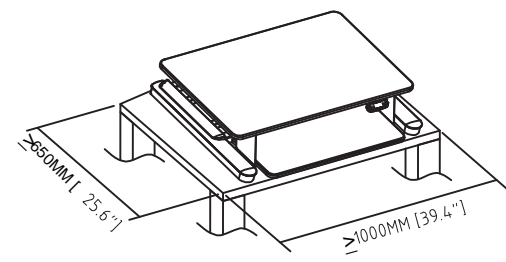

FDM-E-DESK

Caution: Do not exceed maximum listed weight capacity. Serious injury or property damage may occur.

Important Information:

1. Heavy product, after opening the box, lift the product from the box with an additional person is recommended.
2. After plugging in the power, the power indicator lights up. Press "up button", the worktop raises; press "down button", the worktop goes down.
3. Make sure all cord lengths are sufficient to use with this product.