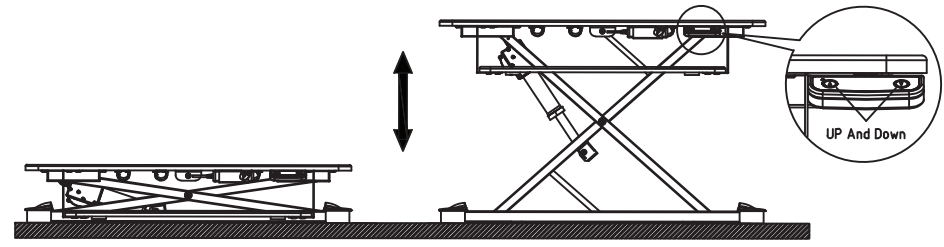

FDM-E-DESK

Caution: Do not exceed maximum listed weight capacity. Serious injury or property damage may occur.

Important Information:

1. Heavy product, after opening the box, lift the product from the box with an additional person is recommended.
2. After plugging in the power, the power indicator lights up. Press "up button", the worktop raises; press "down button", the worktop goes down.
3. Make sure all cord lengths are sufficient to use with this product.