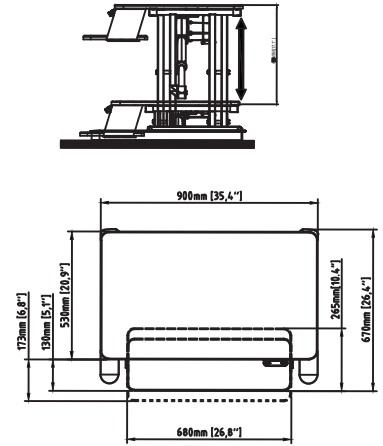

FDM-E-DESK

Caution: Do not exceed maximum listed weight capacity. Serious injury or property damage may occur.

Important Information:

1. Heavy product, after opening the box, lift the product from the box with an additional person is recommended.
2. After plugging in the power, the power indicator lights up. Press "up button", the worktop raises; press "down button", the worktop goes down.
3. Make sure all cord lengths are sufficient to use with this product.