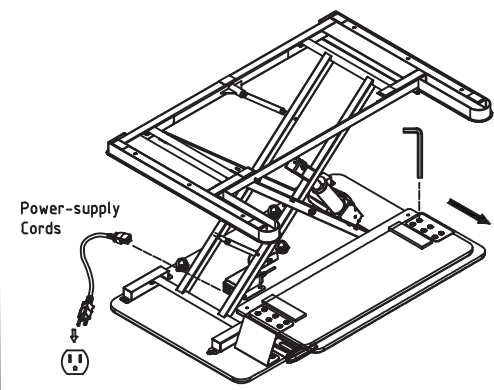

FDM-E-DESK

Caution: Do not exceed maximum listed weight capacity. Serious injury or property damage may occur.

Important Information:

1. Heavy product, after opening the box, lift the product from the box with an additional person is recommended.
2. After plugging in the power, the power indicator lights up. Press "up button", the worktop raises; press "down button", the worktop goes down.
3. Make sure all cord lengths are sufficient to use with this product.