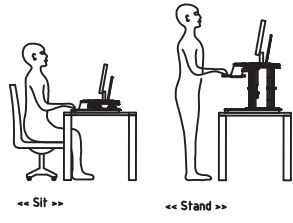

FDM-E-DESK

Caution: Do not exceed maximum listed weight capacity. Serious injury or property damage may occur.

Important Information:

1. Heavy product, after opening the box, lift the product from the box with an additional person is recommended.
2. After plugging in the power, the power indicator lights up. Press "up button", the worktop raises; press "down button", the worktop goes down.
3. Make sure all cord lengths are sufficient to use with this product.