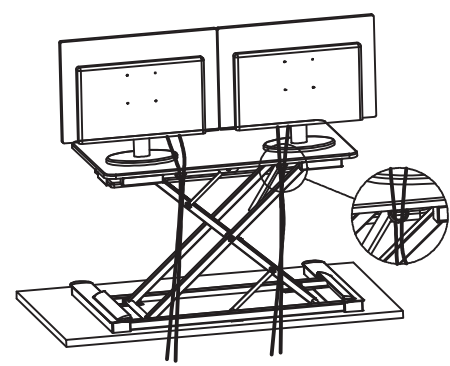

FDM-E-DESK

Caution: Do not exceed maximum listed weight capacity. Serious injury or property damage may occur.

Important Information:

1. Heavy product, after opening the box, lift the product from the box with an additional person is recommended.
2. After plugging in the power, the power indicator lights up. Press "up button", the worktop raises; press "down button", the worktop goes down.
3. Make sure all cord lengths are sufficient to use with this product.