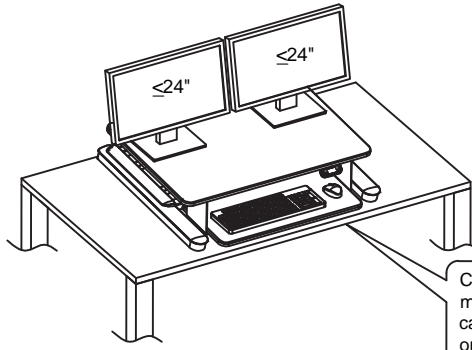

FDM-E-DESK

Caution: Do not exceed maximum listed weight capacity. Serious injury or property damage may occur.

Important Information:

1. Heavy product, after opening the box, lift the product from the box with an additional person is recommended.
2. After plugging in the power, the power indicator lights up. Press "up button", the worktop raises; press "down button", the worktop goes down.
3. Make sure all cord lengths are sufficient to use with this product.