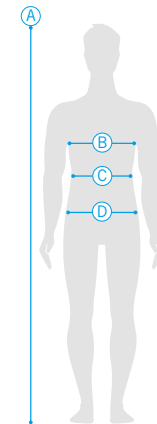

POINTS	CM	BODY MEASURES														
A	Height	163	165	166	168	170	172	174	176	178						
B	Chest	70	75	80	85	90	95	100	105	110						
C	Breast	75	80	85	90	95	100	105	110	115						
D	Waist	58	63	65	70	75	80	85	90	95						
E	Hips	87	88	90	95	100	105	110	115	120						

The **MADE IN GREEN** certification also reassures consumers that the textile product is made of materials that have been tested for harmful substances.

SIZING SYSTEM

WOMAN

POINTS	CM	BODY MEASURES					
A	Height	166	168	170	172	174	176
B	Chest	80	85	90	95	100	105
C	Breast	85	90	95	100	105	110
D	Waist	65	70	75	80	85	90
E	Hips	90	95	100	105	110	115

SIZE RANGE

F	XS	S	M	L	XL	XXL
UK	XS	S	M	L	XL	XXL
USA	XXS	XS	S	M	L	XL
I	XS	S	M	L	XL	XXL
D	XS	S	M	L	XL	XXL
AUS	XXS	XS	S	M	L	XL

MAN - UNISEX

POINTS	CM	BODY MEASURES									
A	Height	130	150	166	168	172	178	180	182	184	186
B	Chest	60	75	88	90	95	100	105	110	115	120
C	Waist	60	68	73	75	80	85	90	95	100	105
D	Hips	70	75	88	90	95	100	105	110	115	120