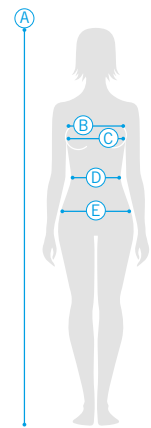

POINTS	CM	BODY MEASURES														
A	Height	163	165	166	168	170	172	174	176	178						
B	Chest	70	75	80	85	90	95	100	105	110						
C	Breast	75	80	85	90	95	100	105	110	115						
D	Waist	58	63	65	70	75	80	85	90	95						
E	Hips	87	88	90	95	100	105	110	115	120						

The **MADE IN GREEN** certification also reassures consumers that the textile product is made of materials that have been tested for harmful substances.

SIZING SYSTEM

WOMAN

POINTS	CM	BODY MEASURES					
A	Height	166	168	170	172	174	176
B	Chest	80	85	90	95	100	105
C	Breast	85	90	95	100	105	110
D	Waist	65	70	75	80	85	90
E	Hips	90	95	100	105	110	115

SIZE RANGE

F	XS	S	M	L	XL	XXL
UK	XS	S	M	L	XL	XXL
USA	XXS	XS	S	M	L	XL
I	XS	S	M	L	XL	XXL
D	XS	S	M	L	XL	XXL
AUS	XXS	XS	S	M	L	XL

MAN - UNISEX

POINTS	CM	BODY MEASURES									
A	Height	130	150	166	168	172	178	180	182	184	186
B	Chest	60	75	88	90	95	100	105	110	115	120
C	Waist	60	68	73	75	80	85	90	95	100	105
D	Hips	70	75	88	90	95	100	105	110	115	120