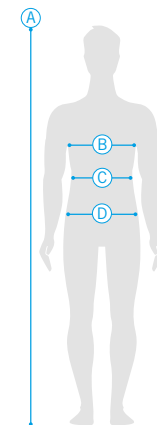

POINTS	CM	BODY MEASURES														
A	Height	163	165	166	168	170	172	174	176	178						
B	Chest	70	75	80	85	90	95	100	105	110						
C	Breast	75	80	85	90	95	100	105	110	115						
D	Waist	58	63	65	70	75	80	85	90	95						
E	Hips	87	88	90	95	100	105	110	115	120						

The **MADE IN GREEN** certification also reassures consumers that the textile product is made of materials that have been tested for harmful substances.

SIZING SYSTEM

WOMAN

POINTS	CM	BODY MEASURES					
A	Height	166	168	170	172	174	176
B	Chest	80	85	90	95	100	105
C	Breast	85	90	95	100	105	110
D	Waist	65	70	75	80	85	90
E	Hips	90	95	100	105	110	115

SIZE RANGE

F	XS	S	M	L	XL	XXL
UK	XS	S	M	L	XL	XXL
USA	XXS	XS	S	M	L	XL
I	XS	S	M	L	XL	XXL
D	XS	S	M	L	XL	XXL
AUS	XXS	XS	S	M	L	XL

MAN - UNISEX

POINTS	CM	BODY MEASURES									
A	Height	130	150	166	168	172	178	180	182	184	186
B	Chest	60	75	88	90	95	100	105	110	115	120
C	Waist	60	68	73	75	80	85	90	95	100	105
D	Hips	70	75	88	90	95	100	105	110	115	120

MAN - UNISEX - ARENA ICONS

POINTS	CM	BODY MEASURES						
A	Height	168	172	178	180	182	184	186
B	Chest	90	95	100	105	110	115	120
C	Waist	75	80	85	90	95	100	105
D	Hips	90	95	100	105	110	115	120

SIZE RANGE