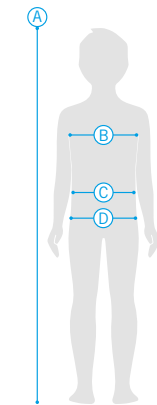

POINTS	CM	BODY MEASURES														
A	Height	163	165	166	168	170	172	174	176	178						
B	Chest	70	75	80	85	90	95	100	105	110						
C	Breast	75	80	85	90	95	100	105	110	115						
D	Waist	58	63	65	70	75	80	85	90	95						
E	Hips	87	88	90	95	100	105	110	115	120						

SIZE RANGE

F	XS	S	M	L	XL	XXL
UK	XS	S	M	L	XL	XXL
USA	XXS	XS	S	M	L	XL
I	XS	S	M	L	XL	XXL
D	XS	S	M	L	XL	XXL
AUS	XXS	XS	S	M	L	XL

MAN - UNISEX

POINTS	CM	BODY MEASURES									
A	Height	130	150	166	168	172	178	180	182	184	186
B	Chest	60	75	88	90	95	100	105	110	115	120
C	Waist	60	68	73	75	80	85	90	95	100	105
D	Hips	70	75	88	90	95	100	105	110	115	120

MAN - UNISEX - ARENA ICONS

POINTS	CM	BODY MEASURES						
A	Height	168	172	178	180	182	184	186
B	Chest	90	95	100	105	110	115	120
C	Waist	75	80	85	90	95	100	105
D	Hips	90	95	100	105	110	115	120

SIZE RANGE

F	XS	S	M	L	XL	XXL	3XL
USA	XXS	XS	S	M	L	XL	XXL
UK	XS	S	M	L	XL	XXL	3XL
I	XS	S	M	L	XL	XXL	3XL
D	XS	S	M	L	XL	XXL	3XL
AUS	XS	S	M	L	XL	XXL	3XL

JUNIOR UNISEX

POINTS	CM	BODY MEASURES				
A	Height	116	128	140	152	164
B	Chest	55	60	70	77	85
C	Waist	55	59	63	67	71
D	Hips	65	70	75	80	85