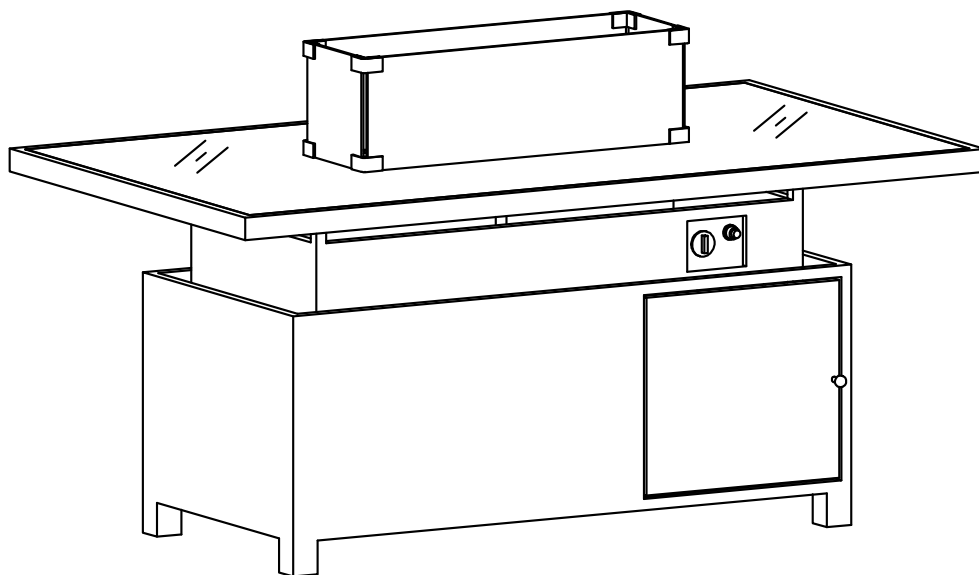

# Assembly Instructions for Santiago Rectangular Fire Pit Rising Table

[www.harbourlifestyle.co.uk](http://www.harbourlifestyle.co.uk)

If you have any questions or require additional support, please contact the team at [customerservices@harbourlifestyle.co.uk](mailto:customerservices@harbourlifestyle.co.uk). Alternatively you can contact us via telephone on **01223 626006**.