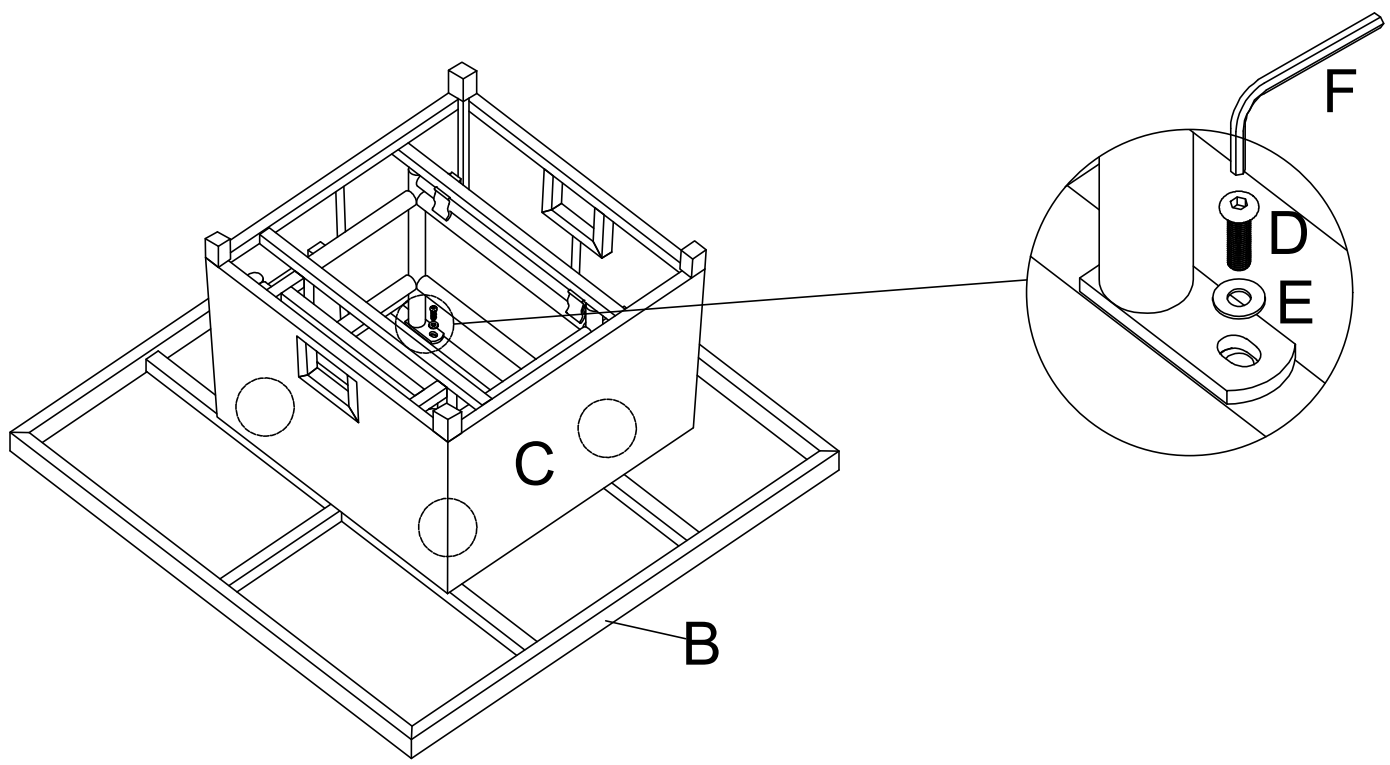

HARBOUR
L I F E S T Y L E

Assembly Instructions for Santiago Square Rising Table

www.harbourlifestyle.co.uk

If you have any questions or require additional support, please contact the team at customerservices@harbourlifestyle.co.uk. Alternatively you can contact us via telephone on **01223 626006**.

Assembly Instructions

| | | |
|---|---|---|
| A  1 PC | B  1 PC | C  1 PC |
| D  1/4x20mm 4PCS | E  4PCS | F  1 PC |

STEP 1

STEP 2

STEP 3