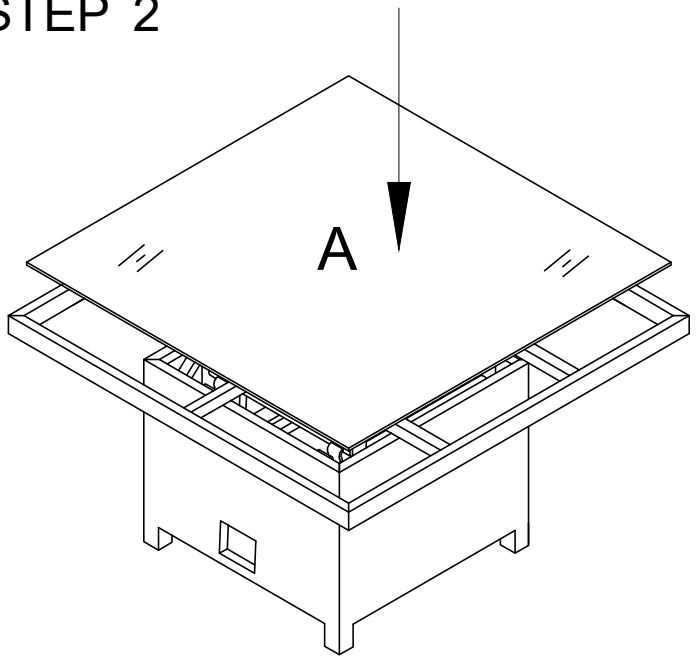

HARBOUR
L I F E S T Y L E

Assembly Instructions for Santiago Square Rising Table

www.harbourlifestyle.co.uk

If you have any questions or require additional support, please contact the team at customerservices@harbourlifestyle.co.uk. Alternatively you can contact us via telephone on **01223 626006**.

Assembly Instructions

| | | |
|---|---|---|
| A  1 PC | B  1 PC | C  1 PC |
| D  1/4x20mm 4PCS | E  4PCS | F  1 PC |

STEP 1

STEP 2

STEP 3