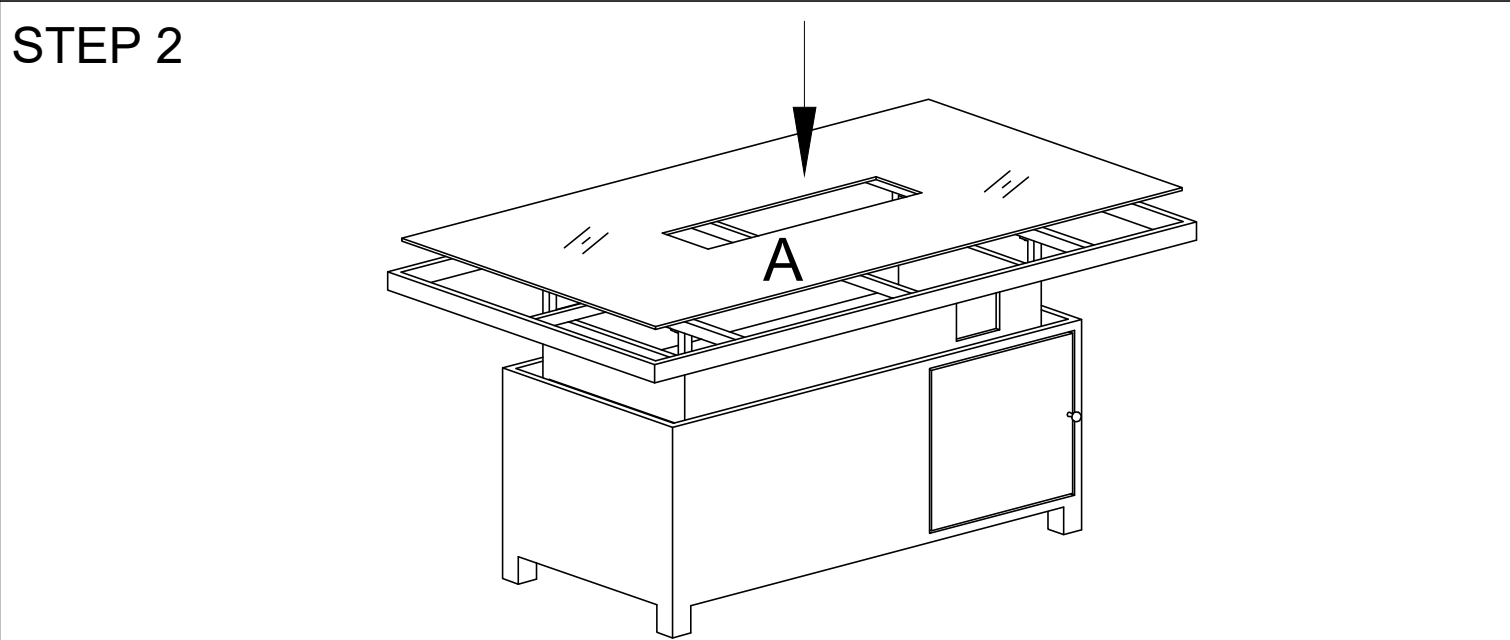

Assembly Instructions

A 1 PC	B 1 PC	C 1 PC
D 1 PC	E 1 PC	F 1/4x10mm 4PCS
G 1/4x20mm 4PCS	H 8PCS	I 1 PC