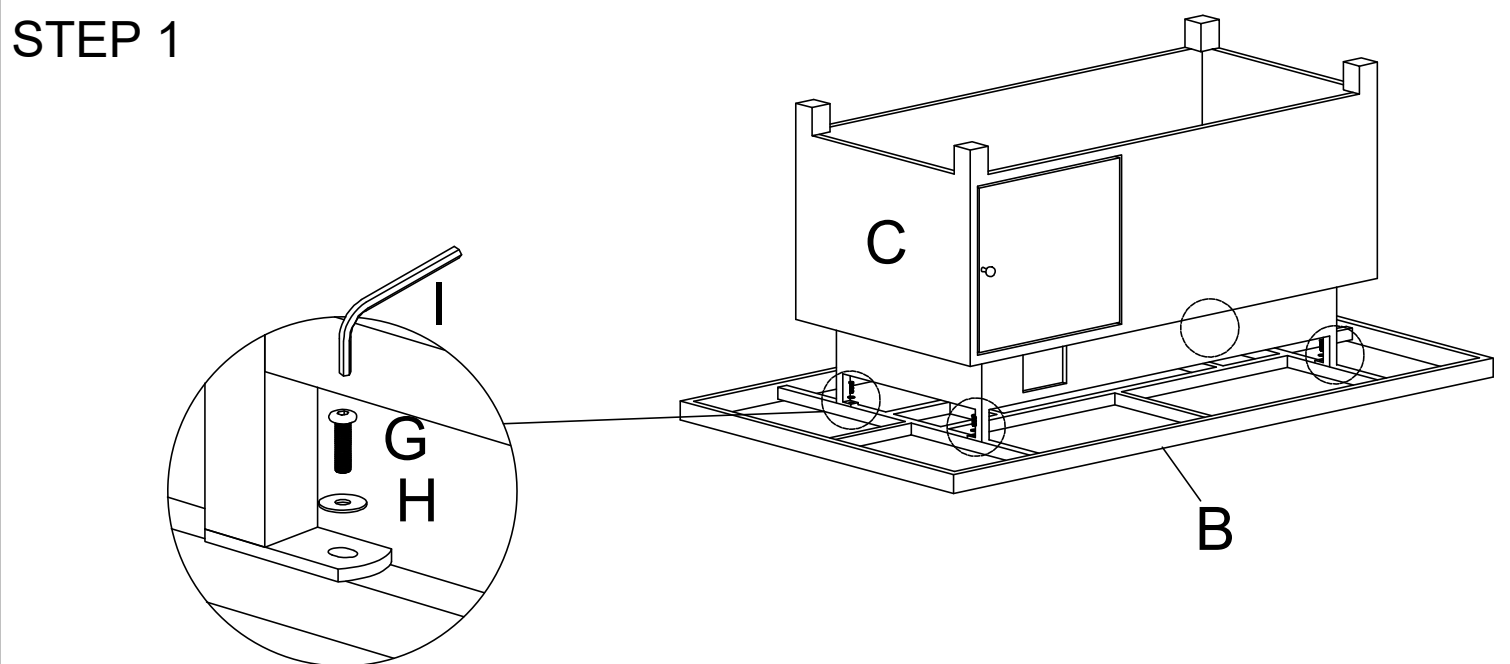

HARBOUR
L I F E S T Y L E

Assembly Instructions for Santiago Rectangular Fire Pit Rising Table

www.harbourlifestyle.co.uk

If you have any questions or require additional support, please contact the team at customerservices@harbourlifestyle.co.uk. Alternatively you can contact us via telephone on **01223 626006**.

Assembly Instructions

A  1 PC	B  1 PC	C  1 PC
D  1 PC	E  1 PC	F  1/4x10mm 4PCS
G  1/4x20mm 4PCS	H  8PCS	I  1 PC

STEP 3

STEP 4

STEP 5