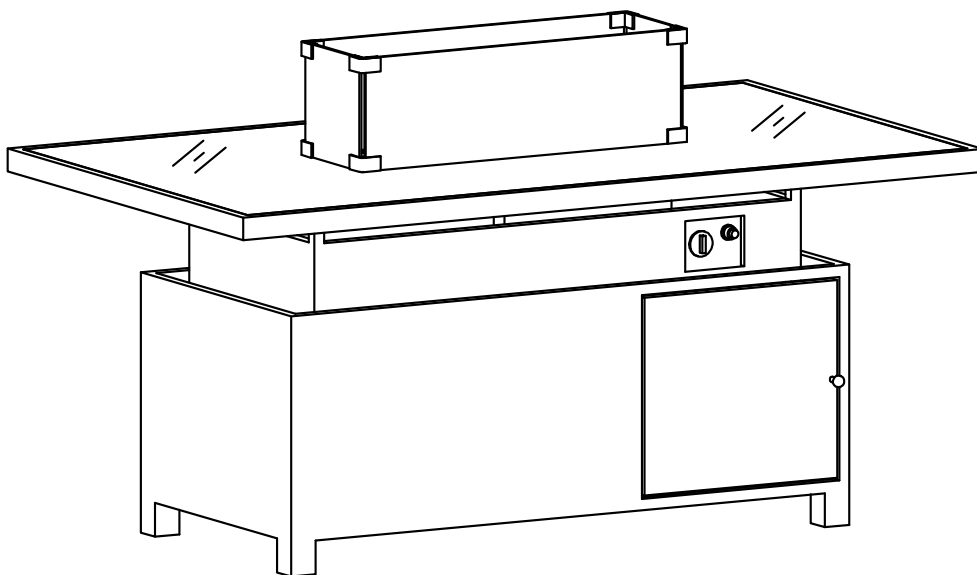

HARBOUR
L I F E S T Y L E

Assembly Instructions for Santiago Rectangular Fire Pit Rising Table

www.harbourlifestyle.co.uk

If you have any questions or require additional support, please contact the team at customerservices@harbourlifestyle.co.uk. Alternatively you can contact us via telephone on **01223 626006**.