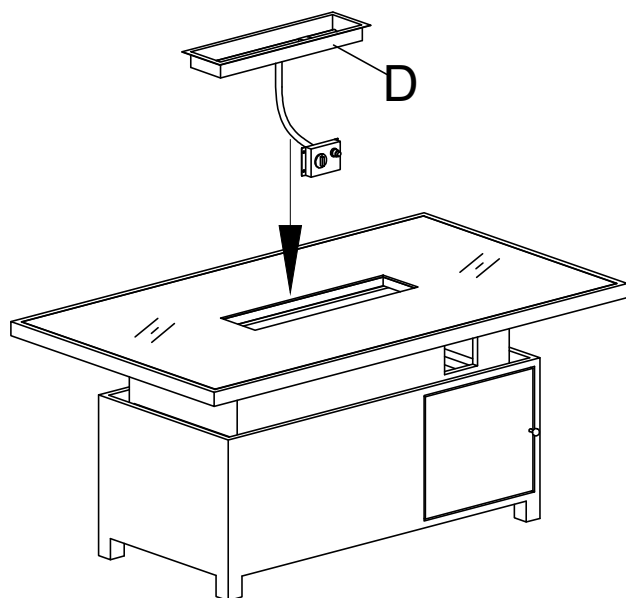

HARBOUR
L I F E S T Y L E

Assembly Instructions for Santiago Rectangular Fire Pit Rising Table

www.harbourlifestyle.co.uk

If you have any questions or require additional support, please contact the team at customerservices@harbourlifestyle.co.uk. Alternatively you can contact us via telephone on **01223 626006**.

Assembly Instructions

A  1 PC	B  1 PC	C  1 PC
D  1 PC	E  1 PC	F  1/4x10mm 4PCS
G  1/4x20mm 4PCS	H  8PCS	I  1 PC

STEP 3

STEP 4

STEP 5