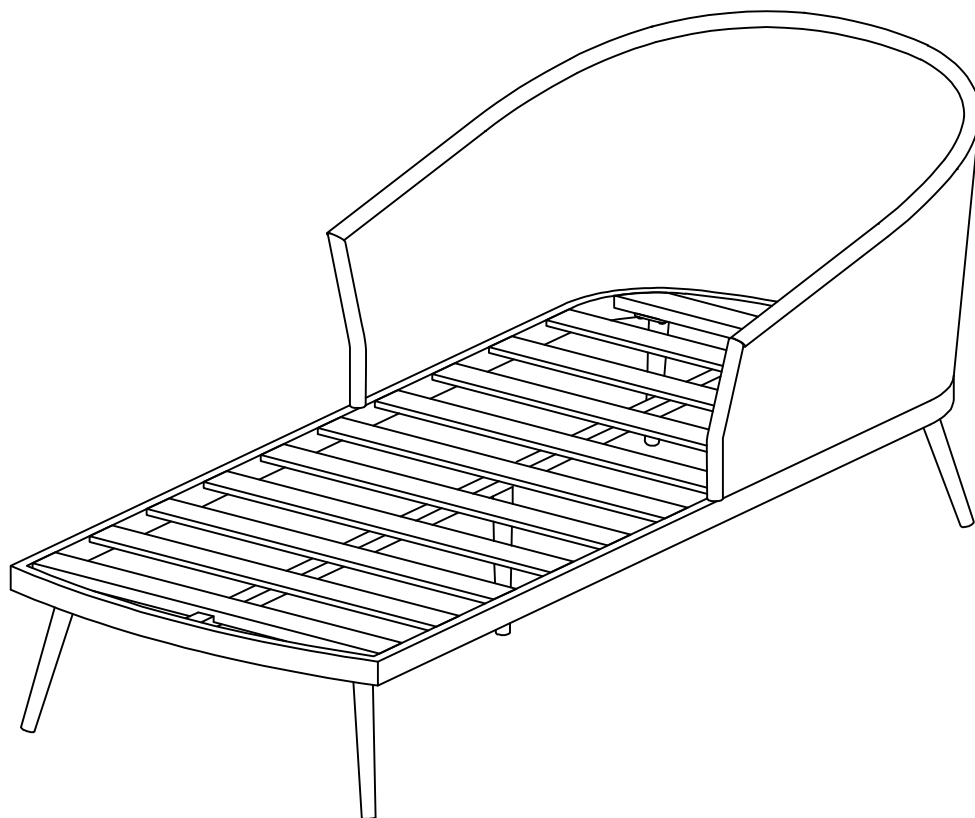

HARBOUR
L I F E S T Y L E

Assembly Instructions for Monterrey & Palma Sun Lounger

www.harbourlifestyle.co.uk

If you have any questions or require additional support, please contact the team at customerservices@harbourlifestyle.co.uk. Alternatively you can contact us via telephone on **01223 626006**.

Assembly Instructions

A

1PC

B

2PCS

D

2PCS

E