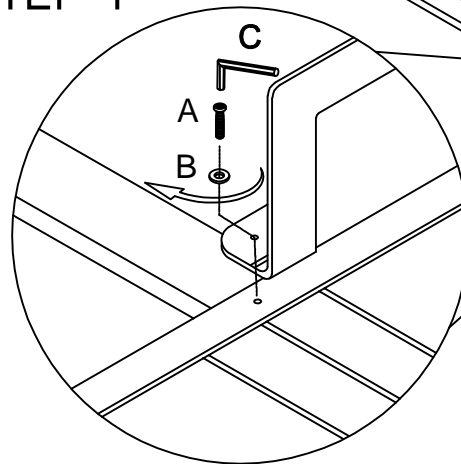

ASSEMBLY INSTRUCTIONS

NO	SCHEMA	Q'TY
E		2PCS

HARBOUR
L I F E S T Y L E

Assembly Instructions for Bay Armrest

www.harbourlifestyle.co.uk

If you have any questions or require additional support, please contact the team at customerservices@harbourlifestyle.co.uk. Alternatively you can contact us via telephone on **01223 626006**.

ASSEMBLY INSTRUCTIONS

NO	SCHEMA	Q'TY
A		2PCS
B		2PCS
C		1PC
D		1PC
F		1PC

STEP 1

STEP 2