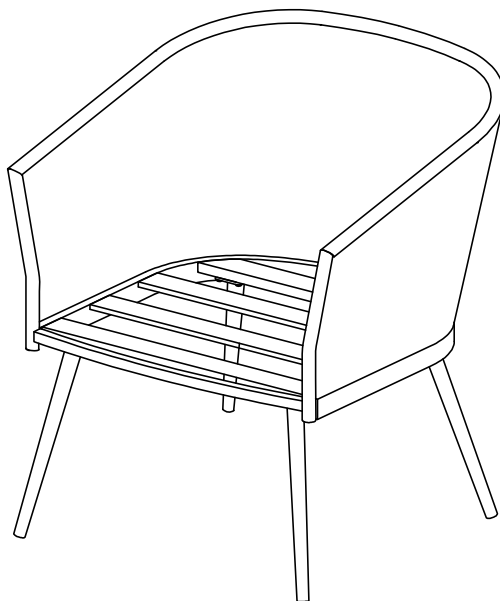

1/4*20mm

12PCS

G

$\phi 6 * \phi 18$

12PCS

H

1PC

step1

step2

HARBOUR
L I F E S T Y L E

Assembly Instructions for 6 & 8 Seat Oval Dining Table

www.harbourlifestyle.co.uk

If you have any questions or require additional support, please contact the team at customerservices@harbourlifestyle.co.uk. Alternatively you can contact us via telephone on **01223 626006**.