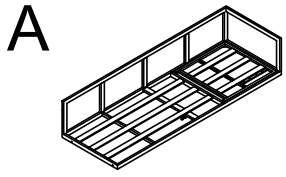

Assembly instruction

1PC