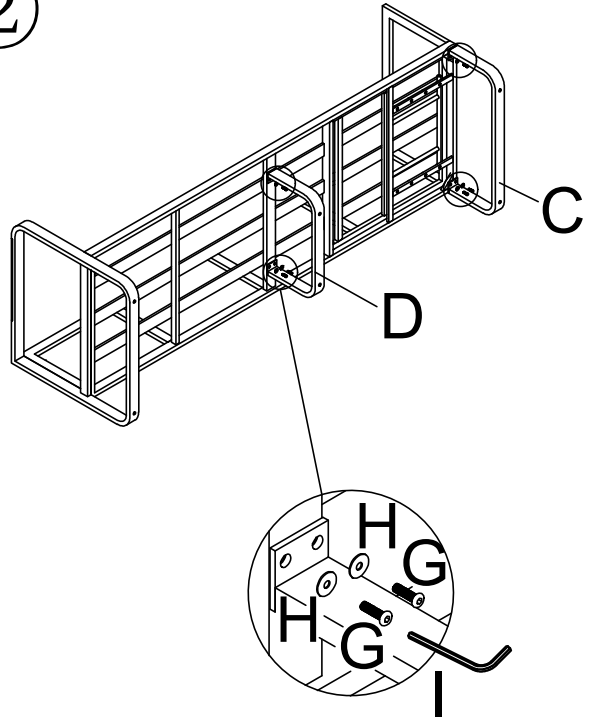

Assembly instruction

1PC

1PC

1PC

1PC

1/4*55mm

1PC

1/4*35mm

3PCS

1/4*20mm

8PCS

12PCS

1PC

①

②

③

HARBOUR
L I F E S T Y L E

Assembly Instructions for Cordoba - Aluminium & Teak Corner Sofa - Coffee Table

www.harbourlifestyle.co.uk

If you have any questions or require additional support, please contact the team at customerservices@harbourlifestyle.co.uk. Alternatively you can contact us via telephone on **01223 626006**.