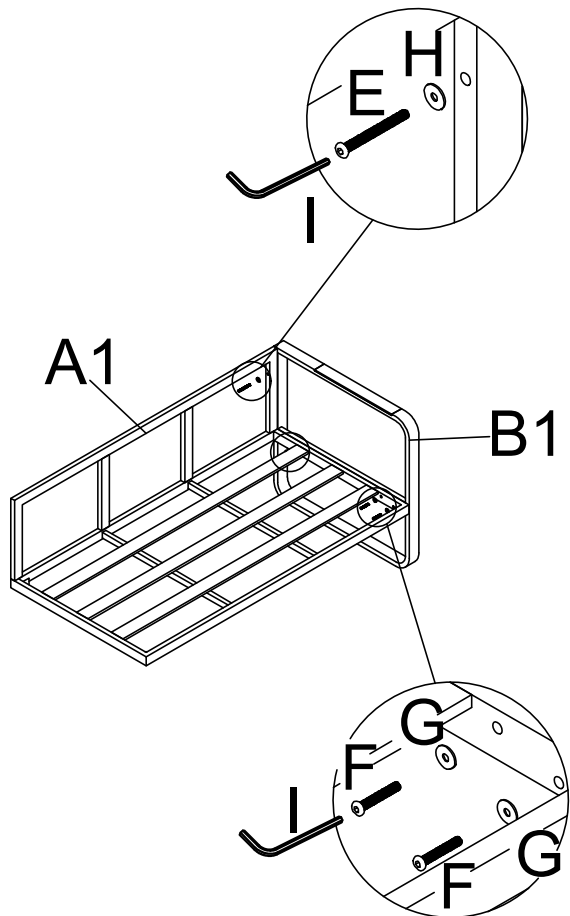

Assembly instruction

A1

1PC

B1

1PC

C

1PC

E

1/4*55mm

1PC

F

1/4*35mm

3PCS

G

1/4*20mm

4PCS

H

8PCS

I

1PC

①