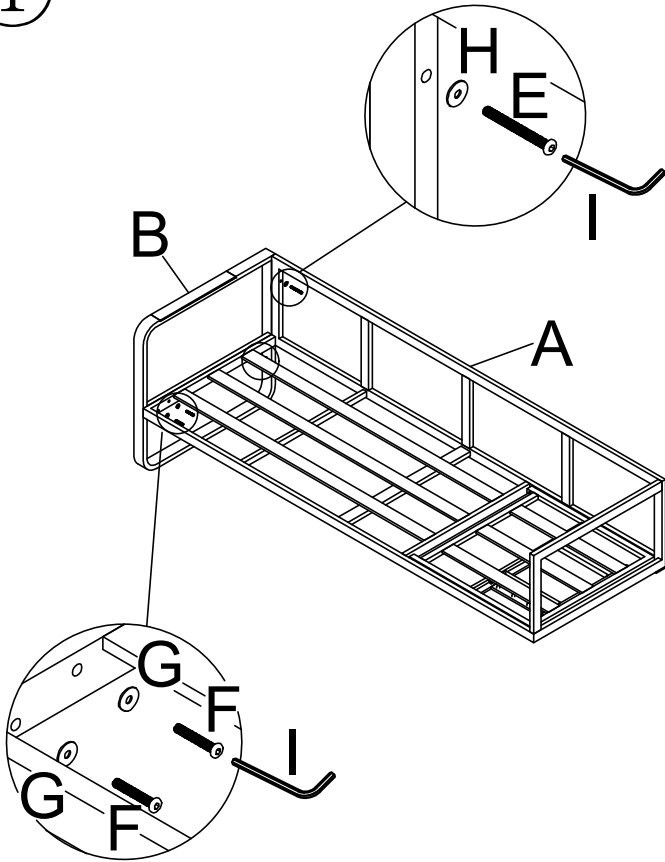

Assembly instruction

1PC

1PC

1PC

1PC

1/4*55mm

1PC

1/4*35mm

3PCS

1/4*20mm

8PCS

12PCS

1PC

①

②

③

HARBOUR
L I F E S T Y L E

Assembly Instructions for Cordoba - Aluminium & Teak Corner Sofa - Coffee Table

www.harbourlifestyle.co.uk

If you have any questions or require additional support, please contact the team at customerservices@harbourlifestyle.co.uk. Alternatively you can contact us via telephone on **01223 626006**.