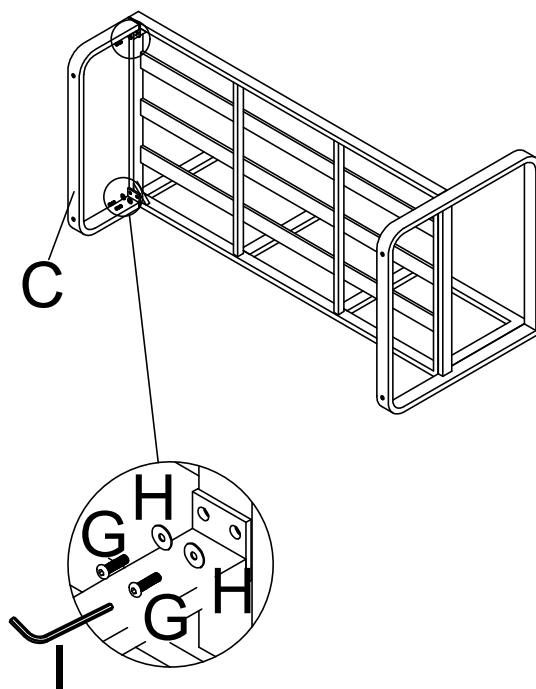

H

8PCS

I

1PC

①

②

③

HARBOUR
L I F E S T Y L E

Assembly Instructions for Cordoba - Aluminium & Teak Corner Sofa - 3 Seat Sofa

www.harbourlifestyle.co.uk

If you have any questions or require additional support, please contact the team at customerservices@harbourlifestyle.co.uk. Alternatively you can contact us via telephone on **01223 626006**.

Assembly instruction

1PC

1PC

1PC

1PC

1/4*55mm

1PC

1/4*35mm