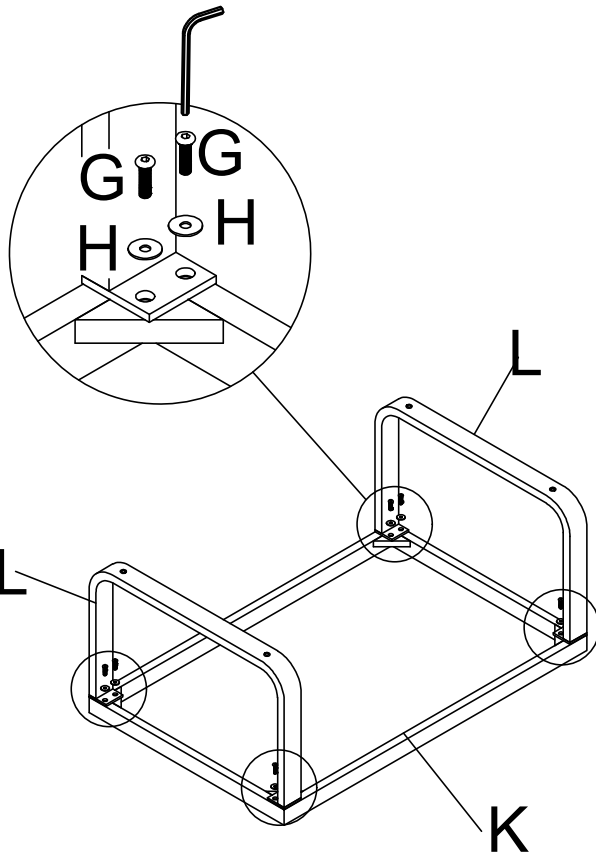

Assembly instruction

1PC

1PC

1PC

8PCS

8PCS

1PC

①