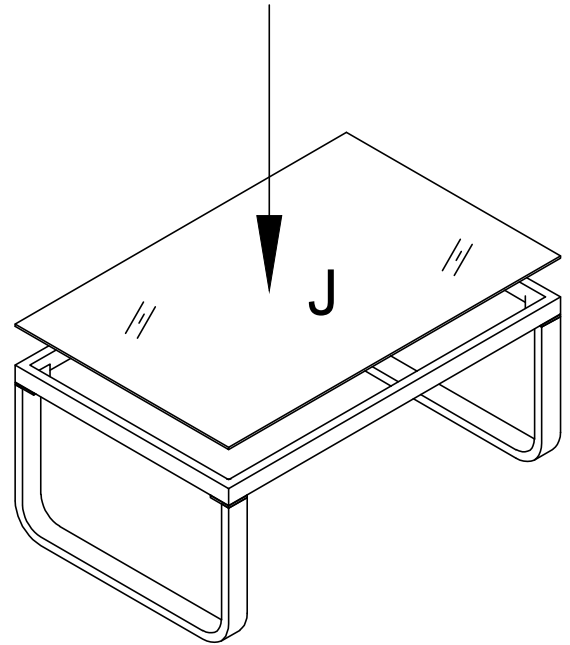

Assembly instruction

1PC

1PC

1PC

8PCS

8PCS

1PC

①

②

③