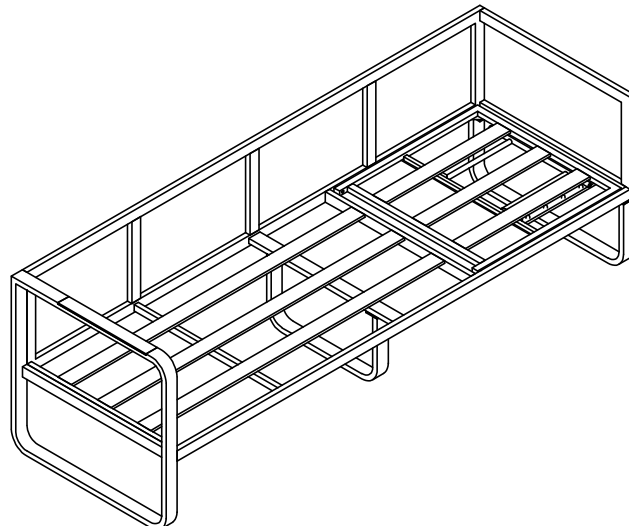

3PCS

1/4*20mm

8PCS

12PCS

1PC

①

②

③

HARBOUR
L I F E S T Y L E

Assembly Instructions for Cordoba - Aluminium & Teak Corner Sofa - Coffee Table

www.harbourlifestyle.co.uk

If you have any questions or require additional support, please contact the team at customerservices@harbourlifestyle.co.uk. Alternatively you can contact us via telephone on **01223 626006**.