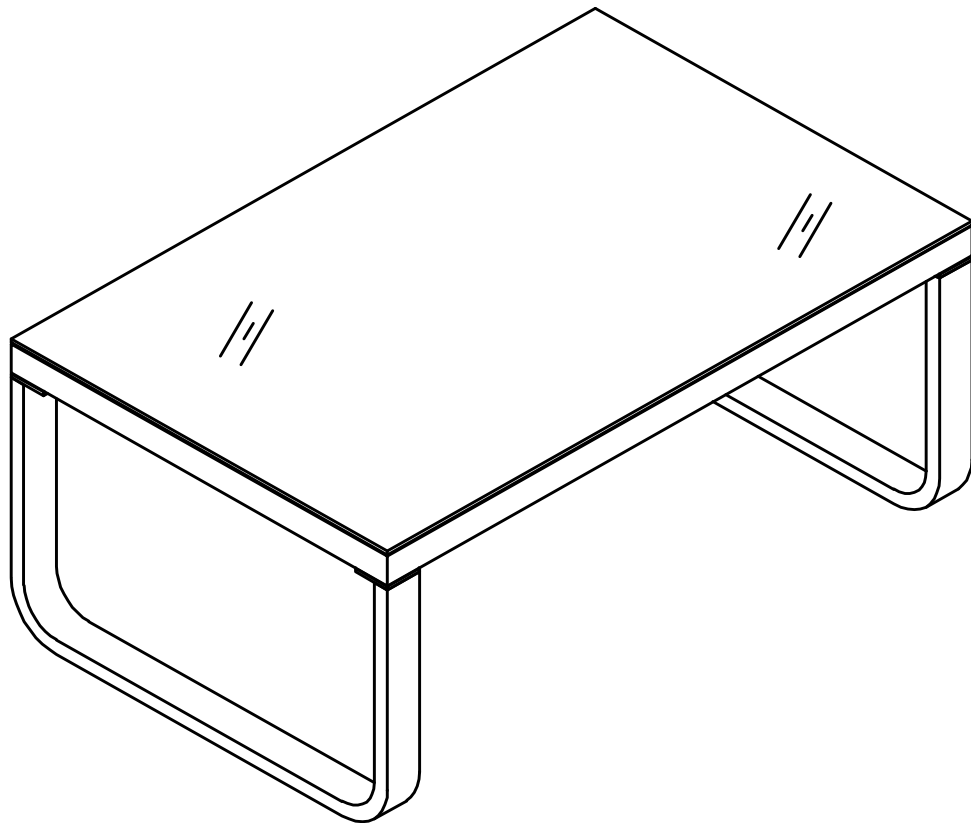

HARBOUR
L I F E S T Y L E

Assembly Instructions for Cordoba - Aluminium & Teak Corner Sofa - Coffee Table

www.harbourlifestyle.co.uk

If you have any questions or require additional support, please contact the team at customerservices@harbourlifestyle.co.uk. Alternatively you can contact us via telephone on **01223 626006**.