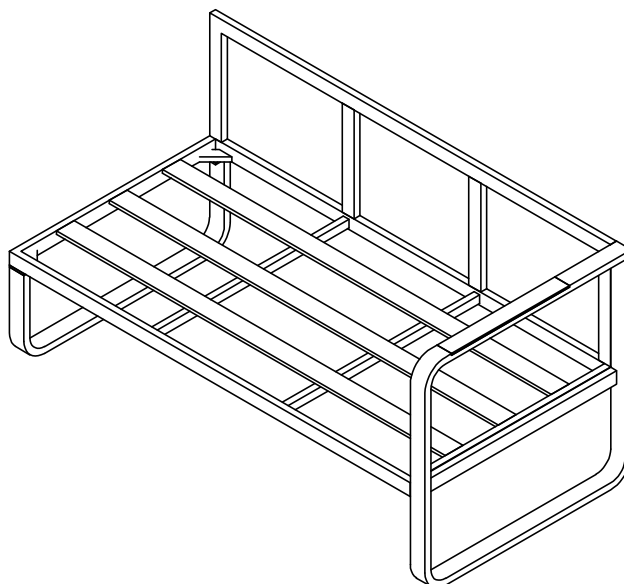

H

8PCS

I

1PC

①

②

③

HARBOUR
L I F E S T Y L E

Assembly Instructions for Cordoba - Aluminium & Teak Corner Sofa - 3 Seat Sofa

www.harbourlifestyle.co.uk

If you have any questions or require additional support, please contact the team at customerservices@harbourlifestyle.co.uk. Alternatively you can contact us via telephone on **01223 626006**.