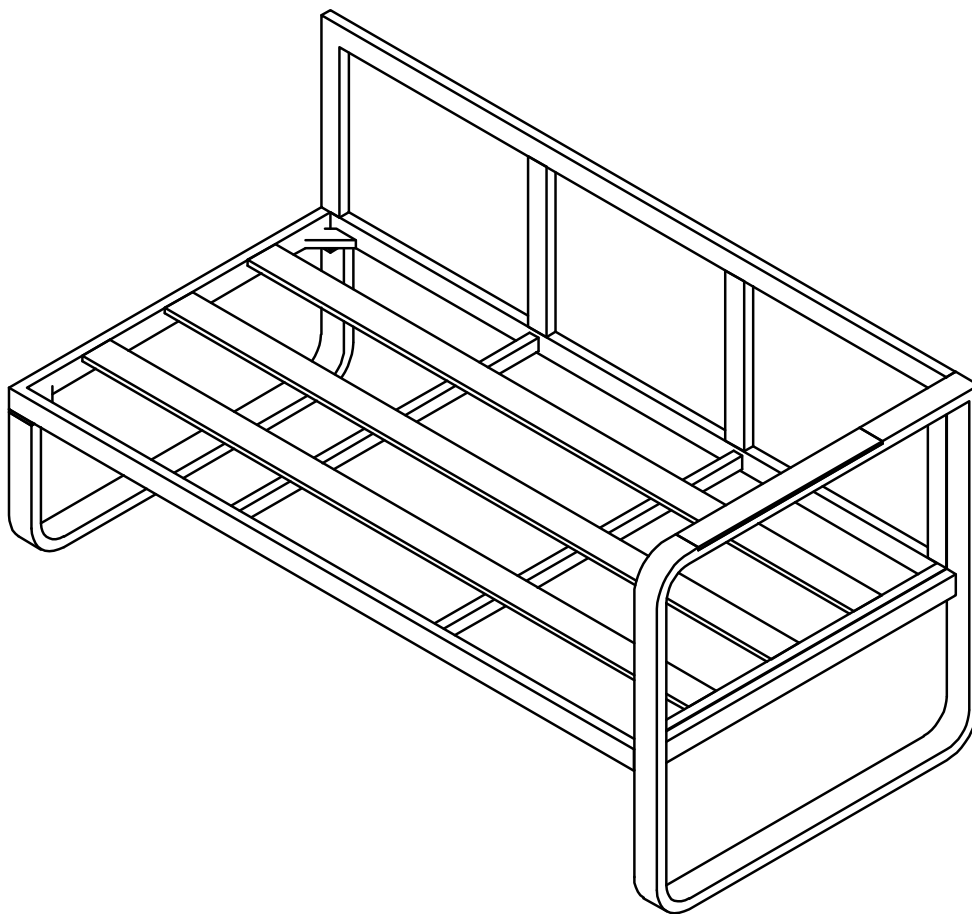

HARBOUR
L I F E S T Y L E

Assembly Instructions for Cordoba
- Aluminium & Teak Corner Sofa -
2 Seat Left Hand

www.harbourlifestyle.co.uk

If you have any questions or require additional support, please contact the team at customerservices@harbourlifestyle.co.uk. Alternatively you can contact us via telephone on **01223 626006**.