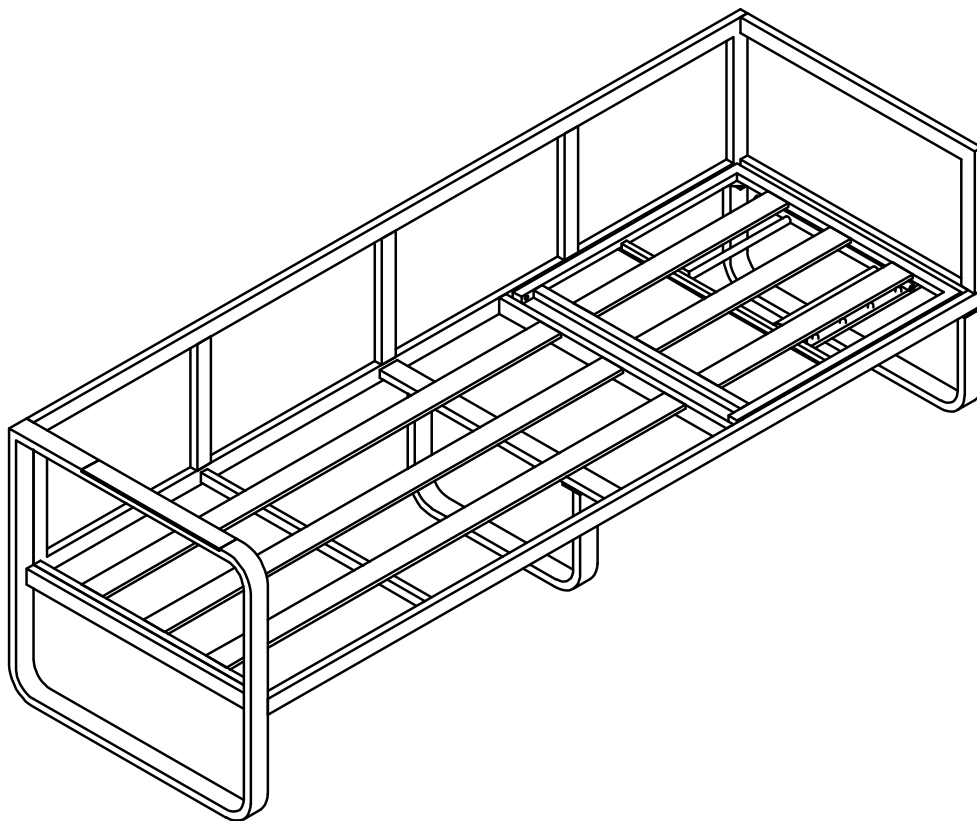

H

8PCS

I

1PC

①

②

③

HARBOUR
L I F E S T Y L E

Assembly Instructions for Cordoba - Aluminium & Teak Corner Sofa - 3 Seat Sofa

www.harbourlifestyle.co.uk

If you have any questions or require additional support, please contact the team at customerservices@harbourlifestyle.co.uk. Alternatively you can contact us via telephone on **01223 626006**.