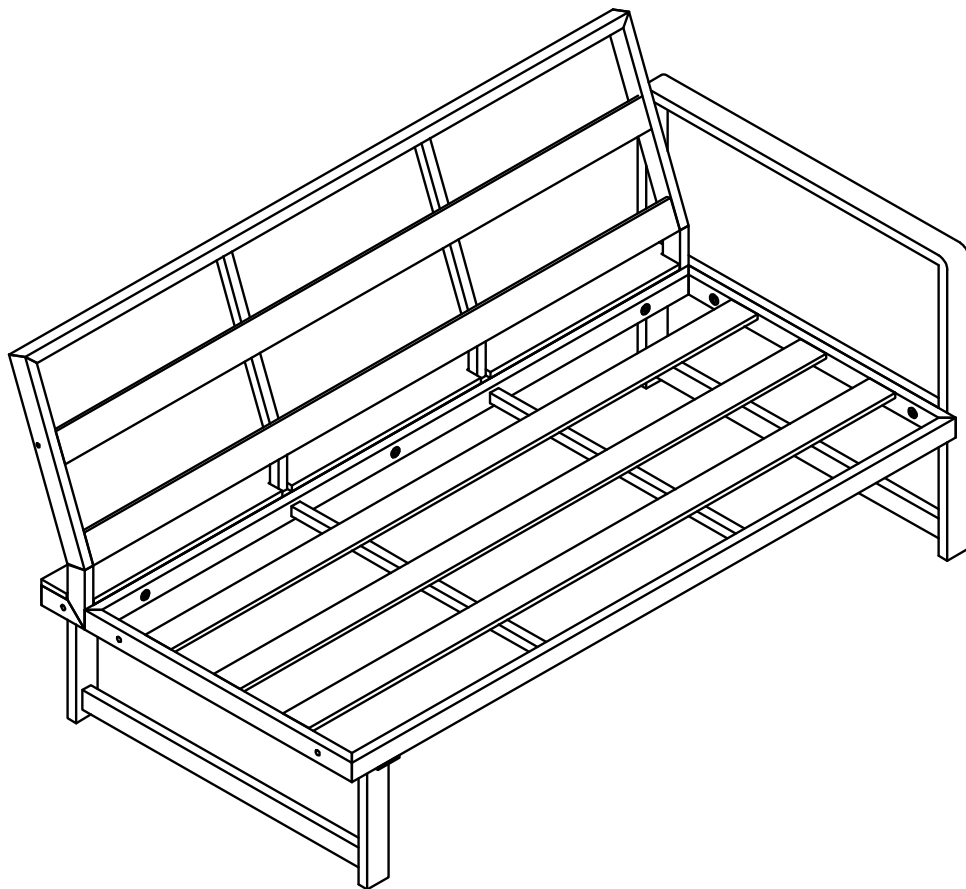

Assembly instruction

A  1PC	B  1PC	C  1PC	D  1PC
E  1PC	F  1PC	G  M8*35mm 11PCS	H  1/4*20mm 8PCS
I  Ø8*Ø20 11PCS	J  Ø6*Ø18 8PCS	K  4mm 1PC	L  5mm 1PC

3

4

5

HARBOUR
L I F E S T Y L E

Assembly Instructions for Cordoba - Aluminium & Teak Corner Dining Set - 2 Seat Left Hand