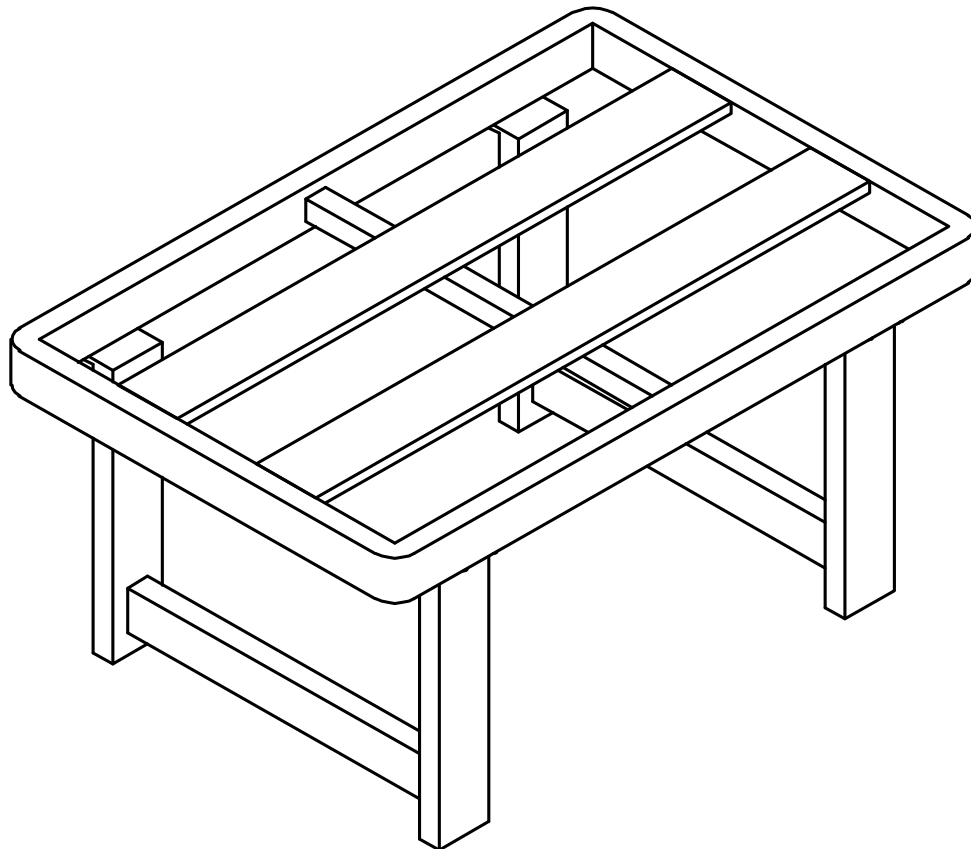

HARBOUR
L I F E S T Y L E

Assembly Instructions for Cordoba
- Aluminium & Teak Corner
Dining Set - Stool

www.harbourlifestyle.co.uk

If you have any questions or require additional support, please contact the team at customerservices@harbourlifestyle.co.uk. Alternatively you can contact us via telephone on **01223 626006**.

Assembly instruction

1PC

2PCS

1/4*20mm

8PCS

8PCS

1PC

①

D

16PCS

E

1PC

①

②

HARBOUR
L I F E S T Y L E

Assembly Instructions for Cordoba - Aluminium & Teak Corner Dining Set - 3 Seat Corner Section

Assembly instruction

A  1PC	B  1PC	C  1PC	D  1PC
E  1PC	F  1PC	G  M8*35mm 11PCS	H  1/4*20mm 8PCS
I  Ø8*Ø20 11PCS	J  Ø6*Ø18 8PCS	K  4mm 1PC	L  5mm 1PC

3

4

5

HARBOUR
L I F E S T Y L E

Assembly Instructions for Cordoba - Aluminium & Teak Corner Dining Set - 2 Seat Left Hand