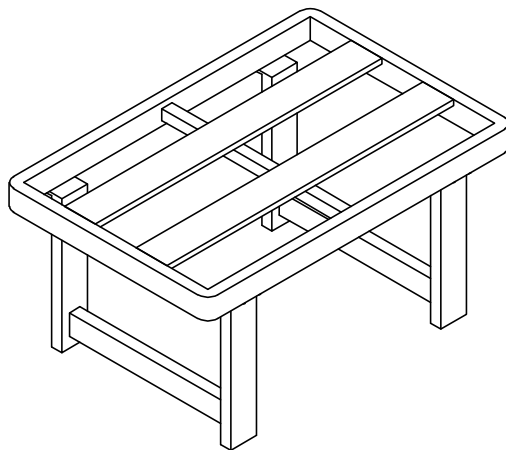

Assembly instruction

1PC

2PCS

1/4*20mm

8PCS

8PCS

1PC

①

②

HARBOUR
L I F E S T Y L E

Assembly Instructions for Cordoba - Aluminium & Teak Corner Dining Set - Bench

www.harbourlifestyle.co.uk

If you have any questions or require additional support, please contact the team at customerservices@harbourlifestyle.co.uk. Alternatively you can contact us via telephone on **01223 626006**.