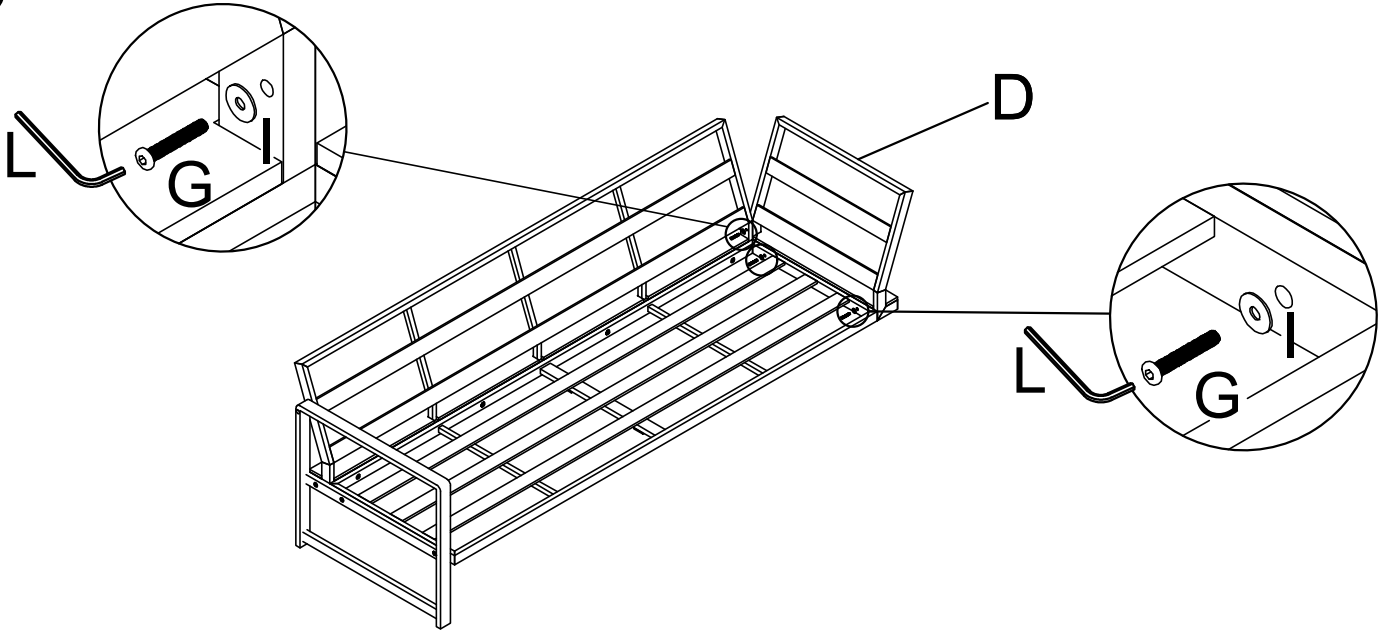

D

16PCS

E

1PC

①

②

HARBOUR
L I F E S T Y L E

Assembly Instructions for Cordoba - Aluminium & Teak Corner Dining Set - 3 Seat Corner Section

Assembly instruction

A  1PC	B  1PC	C  1PC	D  1PC
E  1PC	F  1PC	G  M8*35mm 11PCS	H  1/4*20mm 8PCS
I  Ø8*Ø20 11PCS	J  Ø6*Ø18 8PCS	K  4mm 1PC	L  5mm 1PC

3

4

5

HARBOUR
L I F E S T Y L E

Assembly Instructions for Cordoba - Aluminium & Teak Corner Dining Set - 2 Seat Left Hand