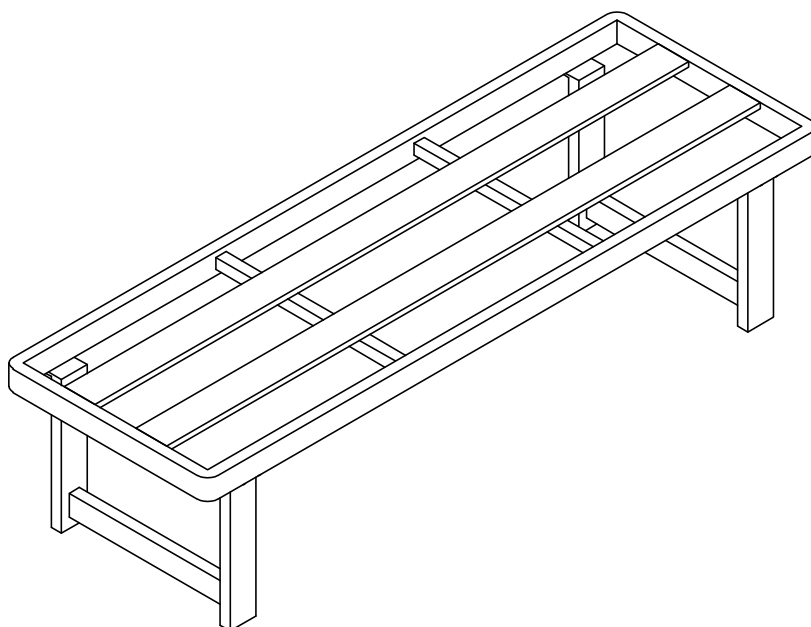

②

HARBOUR
L I F E S T Y L E

Assembly Instructions for Cordoba - Aluminium & Teak Corner Dining Set - Bench

www.harbourlifestyle.co.uk

If you have any questions or require additional support, please contact the team at customerservices@harbourlifestyle.co.uk. Alternatively you can contact us via telephone on **01223 626006**.

②

HARBOUR
L I F E S T Y L E

Assembly Instructions for Cordoba - Aluminium & Teak Corner Dining Set - Dining Table

www.harbourlifestyle.co.uk

If you have any questions or require additional support, please contact the team at customerservices@harbourlifestyle.co.uk. Alternatively you can contact us via telephone on **01223 626006**.