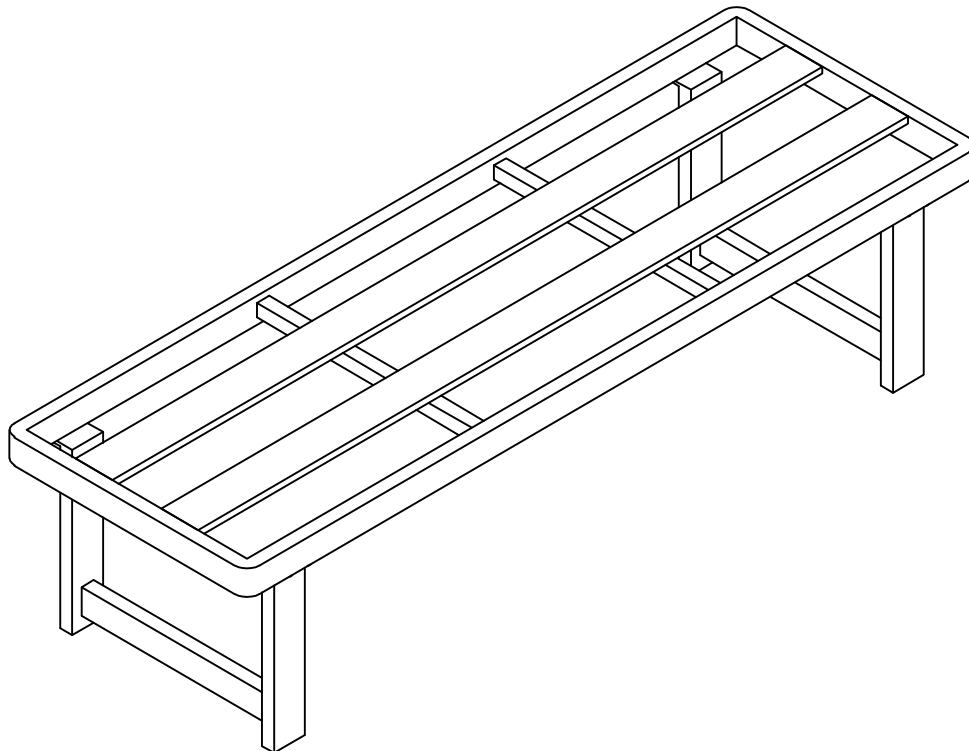

HARBOUR
L I F E S T Y L E

Assembly Instructions for Cordoba
- Aluminium & Teak Corner
Dining Set - Stool

www.harbourlifestyle.co.uk

If you have any questions or require additional support, please contact the team at customerservices@harbourlifestyle.co.uk. Alternatively you can contact us via telephone on **01223 626006**.

Assembly instruction

1PC

2PCS

1/4*20mm

8PCS

8PCS

1PC

①

②

HARBOUR
L I F E S T Y L E

Assembly Instructions for Cordoba - Aluminium & Teak Corner Dining Set - Bench

www.harbourlifestyle.co.uk

If you have any questions or require additional support, please contact the team at customerservices@harbourlifestyle.co.uk. Alternatively you can contact us via telephone on **01223 626006**.

D

16PCS

E

1PC

①

②

HARBOUR
L I F E S T Y L E

Assembly Instructions for Cordoba - Aluminium & Teak Corner Dining Set - 3 Seat Corner Section