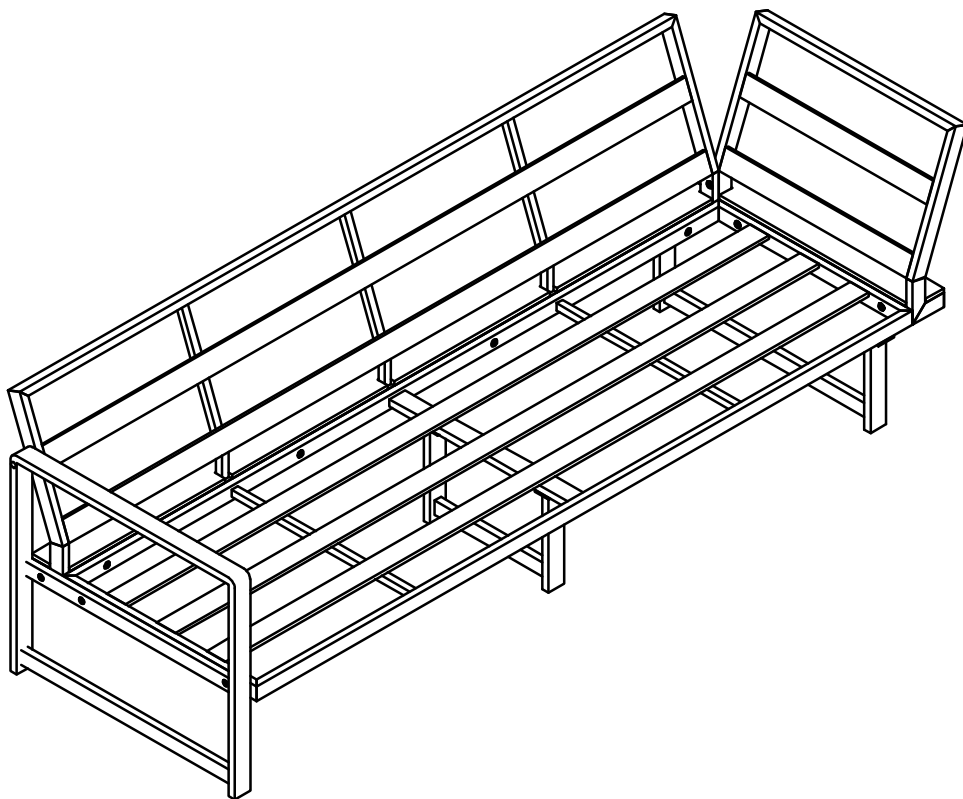

D

16PCS

E

1PC

①

②

HARBOUR
L I F E S T Y L E

Assembly Instructions for Cordoba - Aluminium & Teak Corner Dining Set - 3 Seat Corner Section

Assembly instruction

A  1PC	B  1PC	C  1PC	D  1PC
E  1PC	F  1PC	G  M8*35mm 11PCS	H  1/4*20mm 8PCS
I  Ø8*Ø20 11PCS	J  Ø6*Ø18 8PCS	K  4mm 1PC	L  5mm 1PC

3

4

5

HARBOUR
L I F E S T Y L E

Assembly Instructions for Cordoba - Aluminium & Teak Corner Dining Set - 2 Seat Left Hand