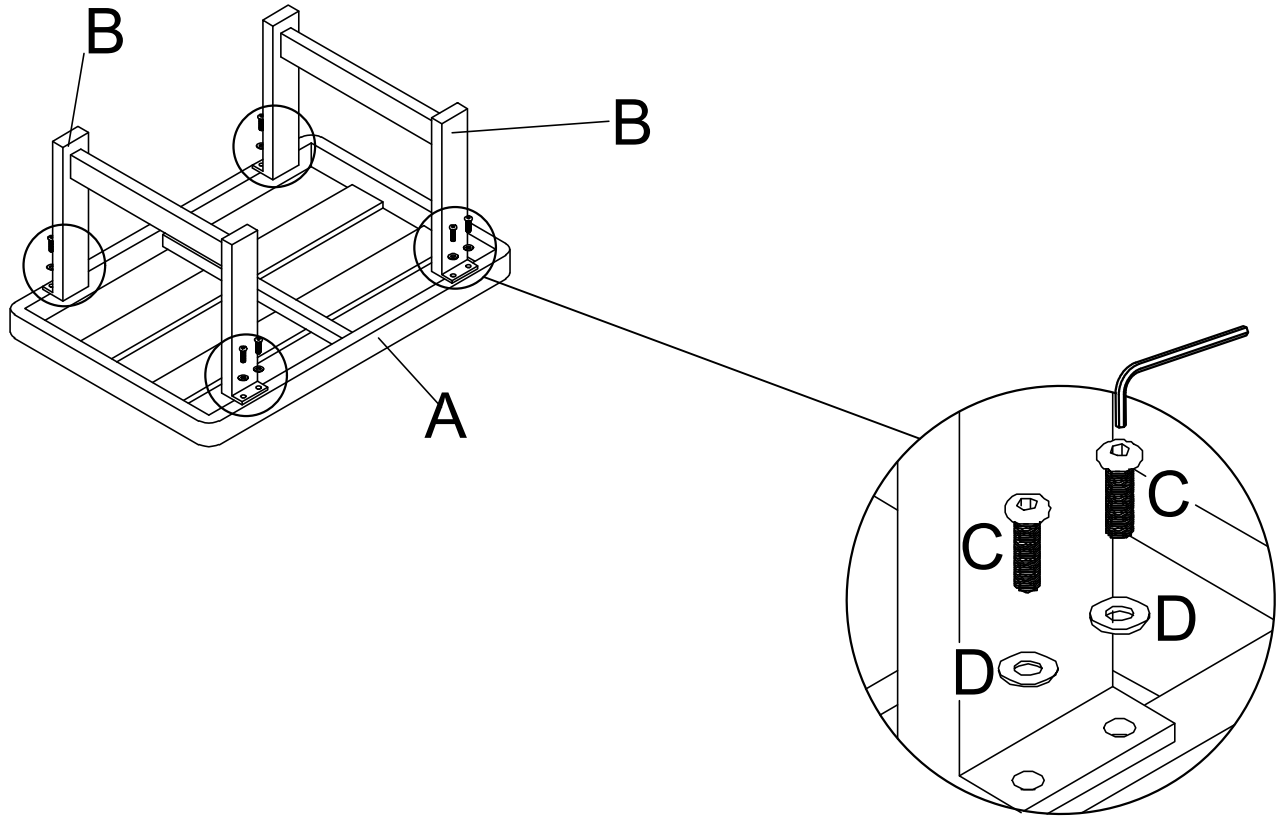

Assembly instruction

1PC

2PCS

1/4*20mm

8PCS

8PCS

1PC

①

②

HARBOUR
L I F E S T Y L E

Assembly Instructions for Cordoba - Aluminium & Teak Corner Dining Set - Bench

www.harbourlifestyle.co.uk

If you have any questions or require additional support, please contact the team at customerservices@harbourlifestyle.co.uk. Alternatively you can contact us via telephone on **01223 626006**.

Assembly instruction

A  1PC	B  1PC	C  1PC	D  1PC
E  1PC	F  1PC	G  M8*35mm 11PCS	H  1/4*20mm 8PCS
I  Ø8*Ø20 11PCS	J  Ø6*Ø18 8PCS	K  4mm 1PC	L  5mm 1PC

3

4

5

HARBOUR
L I F E S T Y L E

Assembly Instructions for Cordoba - Aluminium & Teak Corner Dining Set - 2 Seat Left Hand