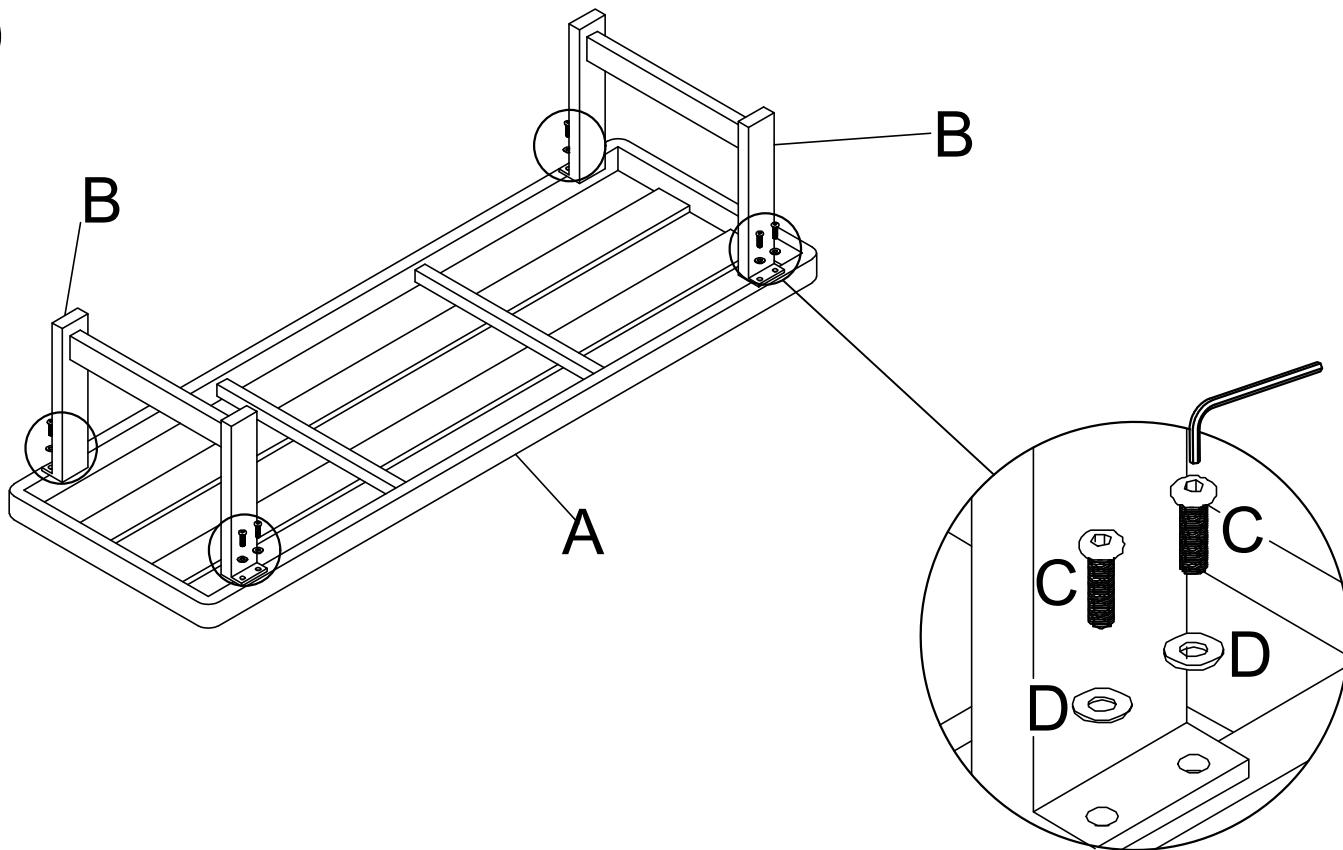

Assembly instruction

1PC

2PCS

1/4*20mm

8PCS

8PCS

1PC

①

②

HARBOUR
L I F E S T Y L E

Assembly Instructions for Cordoba - Aluminium & Teak Corner Dining Set - Dining Table

www.harbourlifestyle.co.uk

If you have any questions or require additional support, please contact the team at customerservices@harbourlifestyle.co.uk. Alternatively you can contact us via telephone on **01223 626006**.