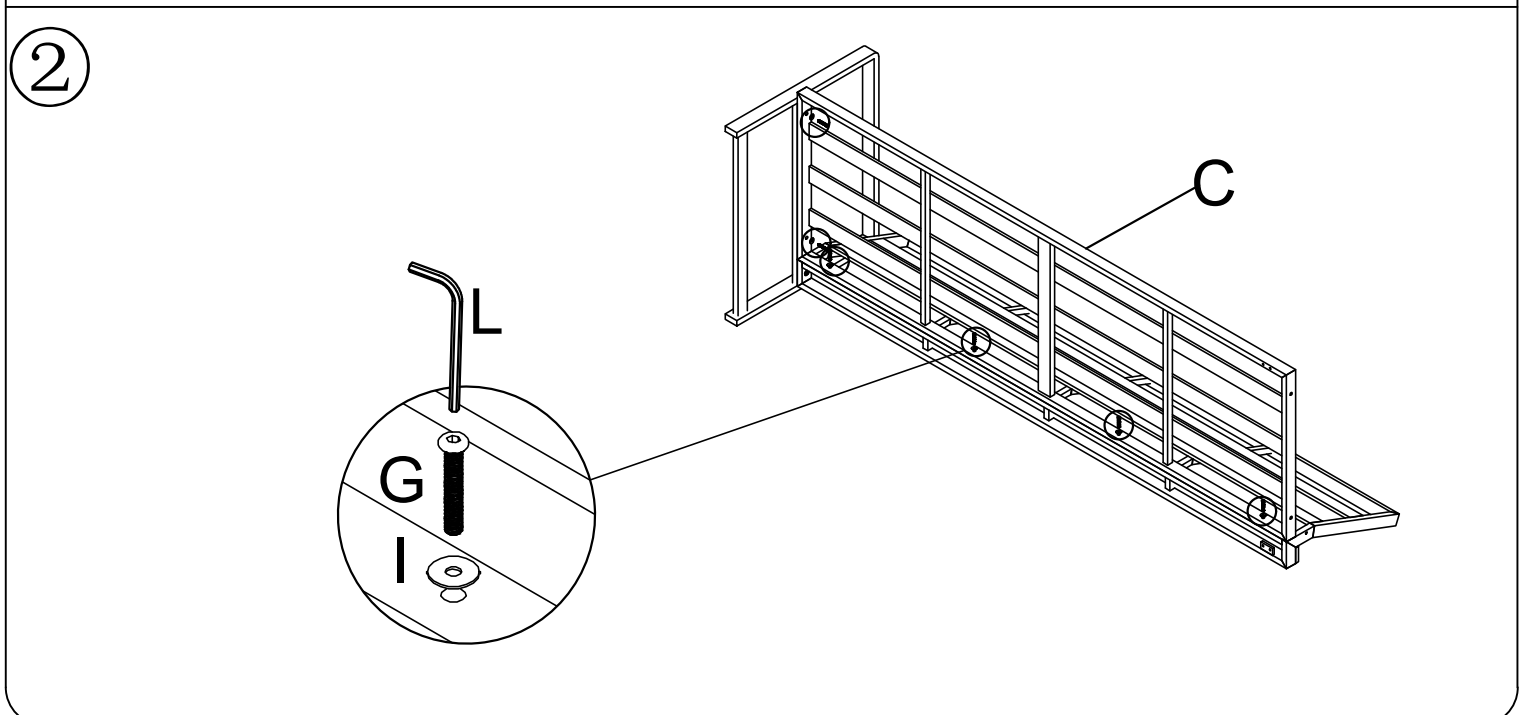

D

16PCS

E

1PC

①

②

HARBOUR
L I F E S T Y L E

Assembly Instructions for Cordoba - Aluminium & Teak Corner Dining Set - 3 Seat Corner Section

Assembly instruction

A  1PC	B  1PC	C  1PC	D  1PC
E  1PC	F  1PC	G  M8*35mm 11PCS	H  1/4*20mm 8PCS
I  Ø8*Ø20 11PCS	J  Ø6*Ø18 8PCS	K  4mm 1PC	L  5mm 1PC

3

4

5

HARBOUR
L I F E S T Y L E

Assembly Instructions for Cordoba - Aluminium & Teak Corner Dining Set - 2 Seat Left Hand