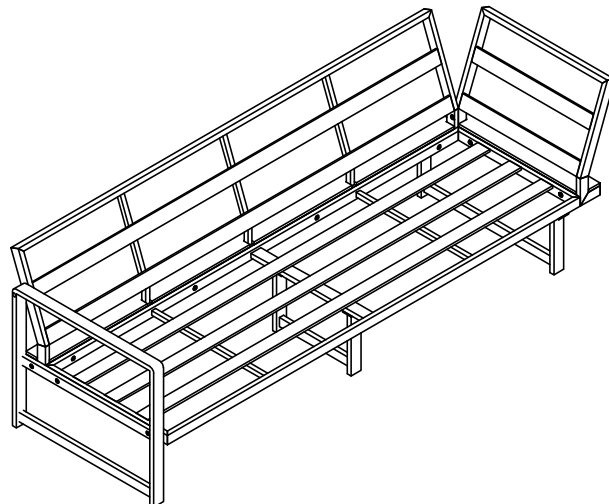

D

16PCS

E

1PC

①

②

HARBOUR
L I F E S T Y L E

Assembly Instructions for Cordoba - Aluminium & Teak Corner Dining Set - 3 Seat Corner Section

Assembly instruction

A  1PC	B  1PC	C  1PC	D  1PC
E  1PC	F  1PC	G  M8*35mm 11PCS	H  1/4*20mm 8PCS
I  Ø8*Ø20 11PCS	J  Ø6*Ø18 8PCS	K  4mm 1PC	L  5mm 1PC

3

4

5

HARBOUR
L I F E S T Y L E

Assembly Instructions for Cordoba - Aluminium & Teak Corner Dining Set - 2 Seat Left Hand