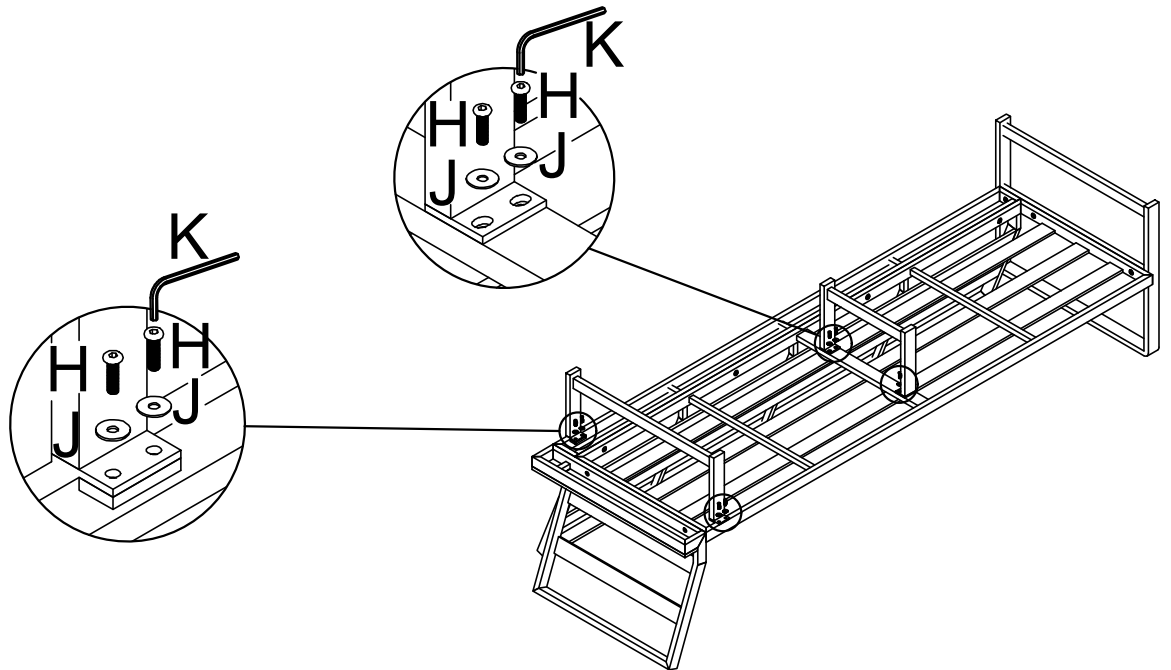

Assembly instruction

A  1PC	B  1PC	C  1PC	D  1PC
E  1PC	F  1PC	G  M8*35mm 11PCS	H  1/4*20mm 8PCS
I  Ø8*Ø20 11PCS	J  Ø6*Ø18 8PCS	K  4mm 1PC	L  5mm 1PC

3

4

5

HARBOUR
L I F E S T Y L E

Assembly Instructions for Cordoba - Aluminium & Teak Corner Dining Set - 2 Seat Left Hand