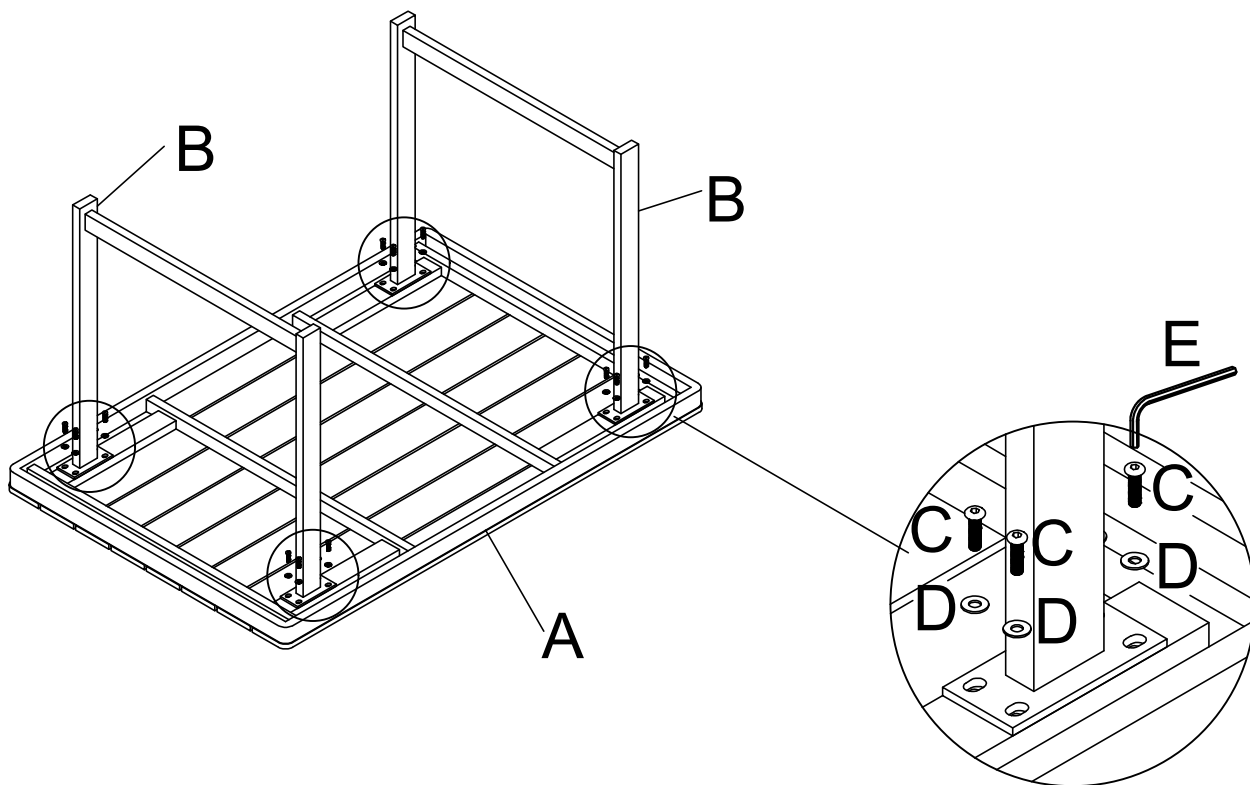

D

16PCS

E

1PC

①

②

HARBOUR
L I F E S T Y L E

Assembly Instructions for Cordoba - Aluminium & Teak Corner Dining Set - 3 Seat Corner Section

Assembly instruction

A  1PC	B  1PC	C  1PC	D  1PC
E  1PC	F  1PC	G  M8*35mm 11PCS	H  1/4*20mm 8PCS
I  Ø8*Ø20 11PCS	J  Ø6*Ø18 8PCS	K  4mm 1PC	L  5mm 1PC

3

4

5

HARBOUR
L I F E S T Y L E

Assembly Instructions for Cordoba - Aluminium & Teak Corner Dining Set - 2 Seat Left Hand