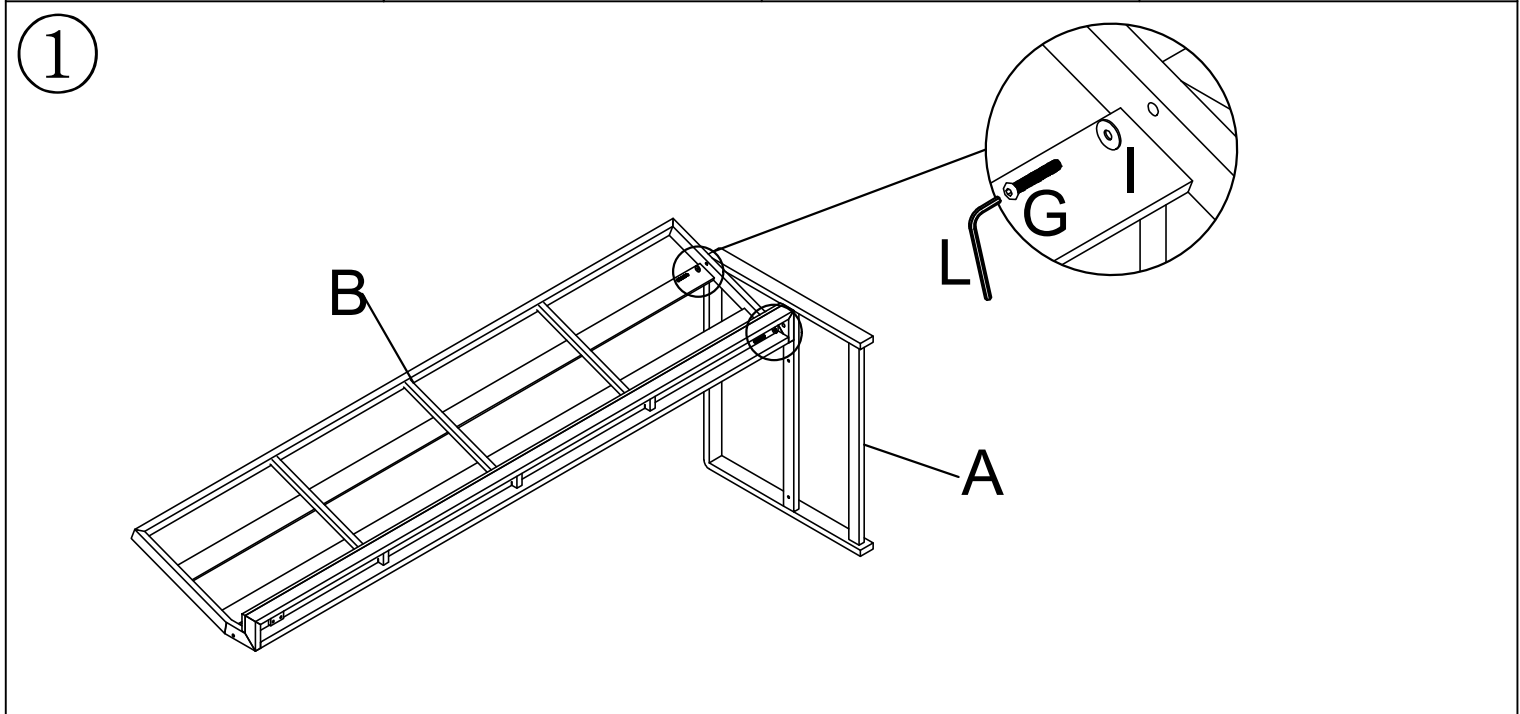

D

16PCS

E

1PC

①

②

HARBOUR
L I F E S T Y L E

Assembly Instructions for Cordoba - Aluminium & Teak Corner Dining Set - 3 Seat Corner Section

Assembly instruction

A  1PC	B  1PC	C  1PC	D  1PC
E  1PC	F  1PC	G  M8*35mm 11PCS	H  1/4*20mm 8PCS
I  Ø8*Ø20 11PCS	J  Ø6*Ø18 8PCS	K  4mm 1PC	L  5mm 1PC

3

4

5

HARBOUR
L I F E S T Y L E

Assembly Instructions for Cordoba - Aluminium & Teak Corner Dining Set - 2 Seat Left Hand