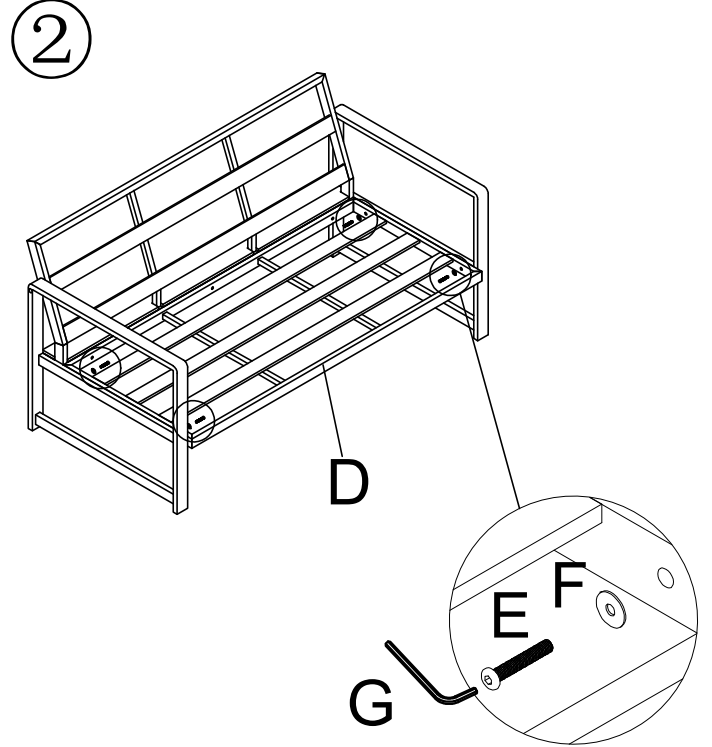

HARBOUR
L I F E S T Y L E

Assembly Instructions for Cordoba
- Aluminium & Teak 2 Seat Sofa
Set - 2 Seat Sofa

www.harbourlifestyle.co.uk

If you have any questions or require additional support, please contact the team at customerservices@harbourlifestyle.co.uk. Alternatively you can contact us via telephone on **01223 626006**.

Assembly instruction

HARBOUR
L I F E S T Y L E

Assembly Instructions for Cordoba -
Aluminium & Teak 2 Seat Sofa Set - 2
& 3 Seat Sofa Set - Armchair

www.harbourlifestyle.co.uk

If you have any questions or require additional support, please contact the team at customerservices@harbourlifestyle.co.uk. Alternatively you can contact us via telephone on **01223 626006**.

Assembly instruction

10PCS

10PCS

1PC

HARBOUR
L I F E S T Y L E

Assembly Instructions for Cordoba
- Aluminium & Teak 2 Seat Sofa
Set - Coffee Table

www.harbourlifestyle.co.uk

If you have any questions or require additional support, please contact the team at customerservices@harbourlifestyle.co.uk. Alternatively you can contact us via telephone on **01223 626006**.