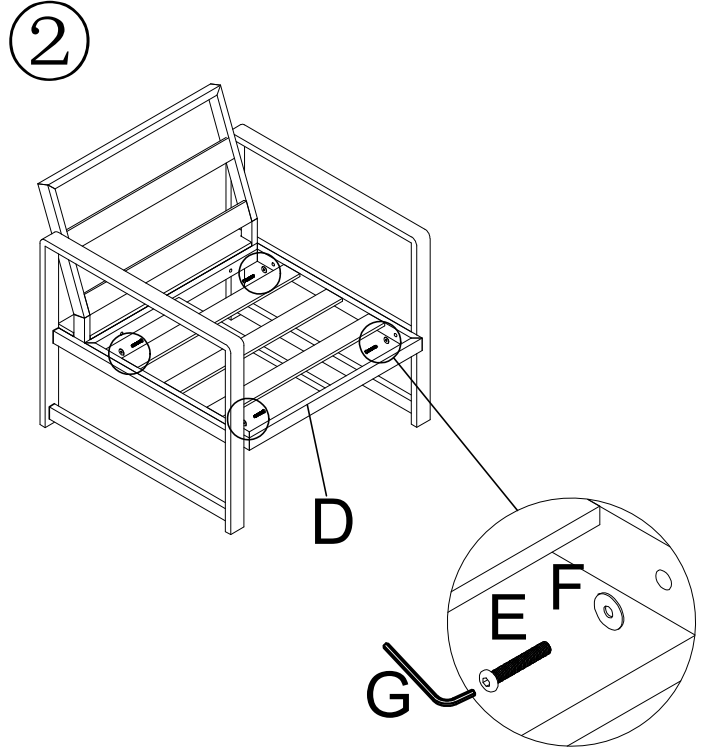

Assembly instruction

HARBOUR
L I F E S T Y L E

Assembly Instructions for Cordoba -
Aluminium & Teak 2 Seat Sofa Set - 2
& 3 Seat Sofa Set - Armchair

www.harbourlifestyle.co.uk

If you have any questions or require additional support, please contact the team at customerservices@harbourlifestyle.co.uk. Alternatively you can contact us via telephone on **01223 626006**.

Assembly instruction

10PCS

10PCS

1PC

HARBOUR
L I F E S T Y L E

Assembly Instructions for Cordoba
- Aluminium & Teak 2 Seat Sofa
Set - Coffee Table

www.harbourlifestyle.co.uk

If you have any questions or require additional support, please contact the team at customerservices@harbourlifestyle.co.uk. Alternatively you can contact us via telephone on **01223 626006**.