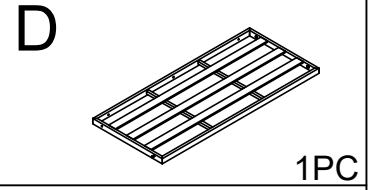

HARBOUR
L I F E S T Y L E

Assembly Instructions for Cordoba
- Aluminium & Teak 2 Seat Sofa
Set - 2 Seat Sofa

www.harbourlifestyle.co.uk

If you have any questions or require additional support, please contact the team at customerservices@harbourlifestyle.co.uk. Alternatively you can contact us via telephone on **01223 626006**.

Assembly instruction

HARBOUR
L I F E S T Y L E

Assembly Instructions for Cordoba -
Aluminium & Teak 2 Seat Sofa Set - 2
& 3 Seat Sofa Set - Armchair

www.harbourlifestyle.co.uk

If you have any questions or require additional support, please contact the team at customerservices@harbourlifestyle.co.uk. Alternatively you can contact us via telephone on **01223 626006**.