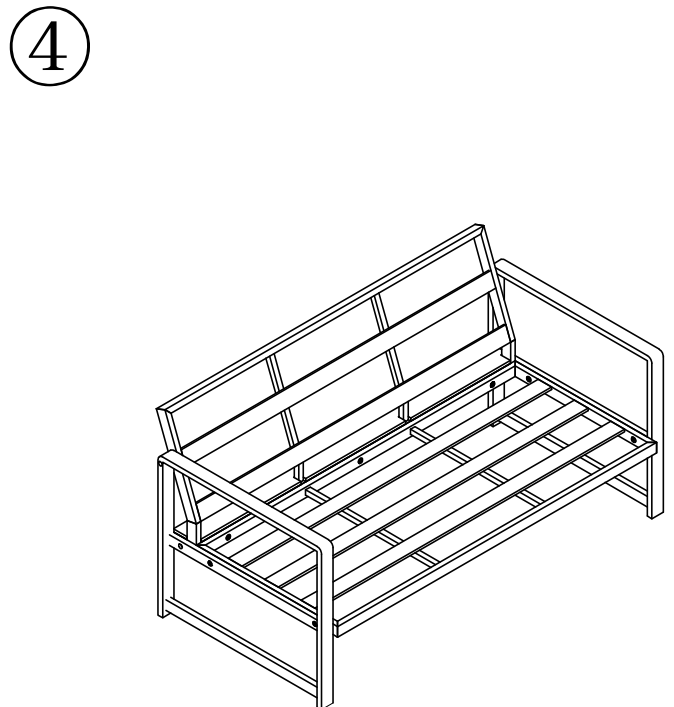

HARBOUR
L I F E S T Y L E

Assembly Instructions for Cordoba
- Aluminium & Teak 2 Seat Sofa
Set - 2 Seat Sofa

www.harbourlifestyle.co.uk

If you have any questions or require additional support, please contact the team at customerservices@harbourlifestyle.co.uk. Alternatively you can contact us via telephone on **01223 626006**.

Assembly instruction

HARBOUR
L I F E S T Y L E

Assembly Instructions for Cordoba -
Aluminium & Teak 2 Seat Sofa Set - 2
& 3 Seat Sofa Set - Armchair

www.harbourlifestyle.co.uk

If you have any questions or require additional support, please contact the team at customerservices@harbourlifestyle.co.uk. Alternatively you can contact us via telephone on **01223 626006**.

Assembly instruction

10PCS

10PCS

1PC

HARBOUR
L I F E S T Y L E

Assembly Instructions for Cordoba
- Aluminium & Teak 2 Seat Sofa
Set - Coffee Table

www.harbourlifestyle.co.uk

If you have any questions or require additional support, please contact the team at customerservices@harbourlifestyle.co.uk. Alternatively you can contact us via telephone on **01223 626006**.