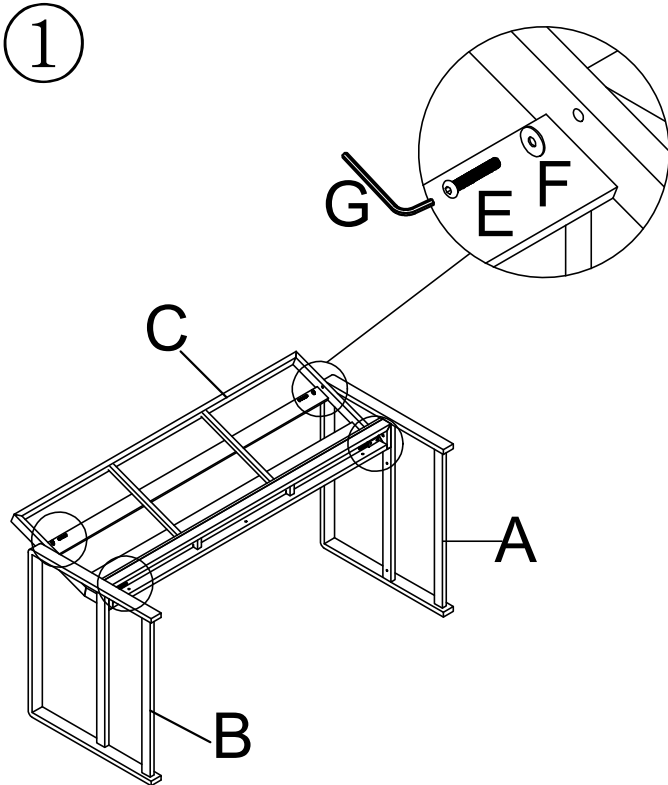

HARBOUR
L I F E S T Y L E

Assembly Instructions for Cordoba
- Aluminium & Teak 2 Seat Sofa
Set - 2 Seat Sofa

www.harbourlifestyle.co.uk

If you have any questions or require additional support, please contact the team at customerservices@harbourlifestyle.co.uk. Alternatively you can contact us via telephone on **01223 626006**.

Assembly instruction

HARBOUR
L I F E S T Y L E

Assembly Instructions for Cordoba -
Aluminium & Teak 2 Seat Sofa Set - 2
& 3 Seat Sofa Set - Armchair

www.harbourlifestyle.co.uk

If you have any questions or require additional support, please contact the team at customerservices@harbourlifestyle.co.uk. Alternatively you can contact us via telephone on **01223 626006**.

Assembly instruction

10PCS

10PCS

1PC

HARBOUR
L I F E S T Y L E

Assembly Instructions for Cordoba
- Aluminium & Teak 2 Seat Sofa
Set - Coffee Table

www.harbourlifestyle.co.uk

If you have any questions or require additional support, please contact the team at customerservices@harbourlifestyle.co.uk. Alternatively you can contact us via telephone on **01223 626006**.