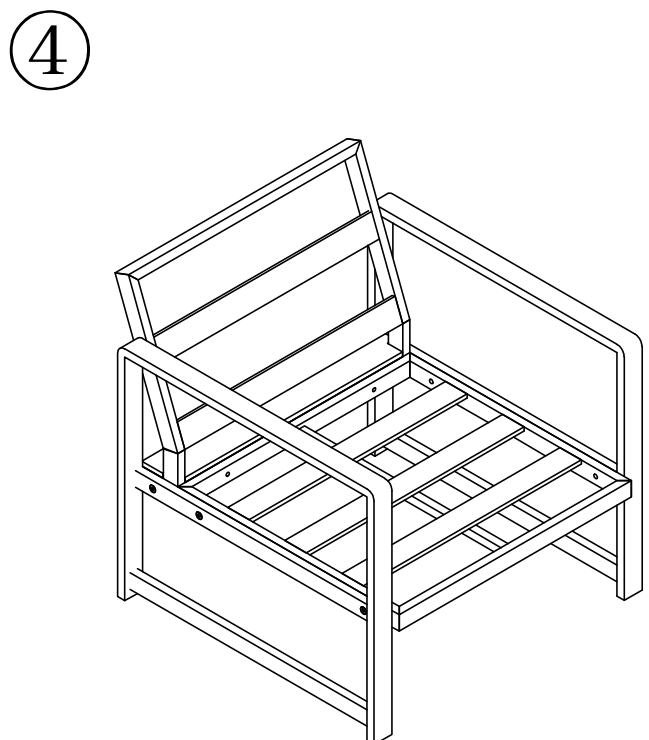

Assembly instruction

HARBOUR
L I F E S T Y L E

Assembly Instructions for Cordoba -
Aluminium & Teak 2 Seat Sofa Set - 2
& 3 Seat Sofa Set - Armchair

www.harbourlifestyle.co.uk

If you have any questions or require additional support, please contact the team at customerservices@harbourlifestyle.co.uk. Alternatively you can contact us via telephone on **01223 626006**.

Assembly instruction

10PCS

10PCS

1PC

HARBOUR
L I F E S T Y L E

Assembly Instructions for Cordoba
- Aluminium & Teak 2 Seat Sofa
Set - Coffee Table

www.harbourlifestyle.co.uk

If you have any questions or require additional support, please contact the team at customerservices@harbourlifestyle.co.uk. Alternatively you can contact us via telephone on **01223 626006**.