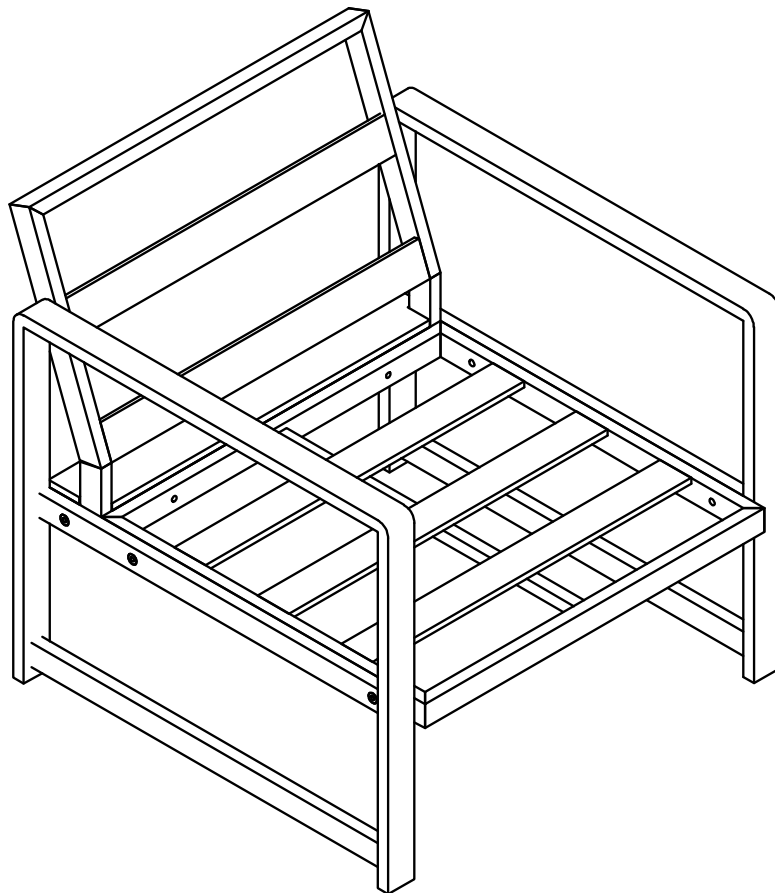

HARBOUR
L I F E S T Y L E

Assembly Instructions for Cordoba
- Aluminium & Teak 2 Seat Sofa
Set - 2 Seat Sofa

www.harbourlifestyle.co.uk

If you have any questions or require additional support, please contact the team at customerservices@harbourlifestyle.co.uk. Alternatively you can contact us via telephone on **01223 626006**.

Assembly instruction

HARBOUR
L I F E S T Y L E

Assembly Instructions for Cordoba -
Aluminium & Teak 2 Seat Sofa Set - 2
& 3 Seat Sofa Set - Armchair

www.harbourlifestyle.co.uk

If you have any questions or require additional support, please contact the team at customerservices@harbourlifestyle.co.uk. Alternatively you can contact us via telephone on **01223 626006**.

Assembly instruction

10PCS

10PCS

1PC

HARBOUR
L I F E S T Y L E

Assembly Instructions for Cordoba
- Aluminium & Teak 2 Seat Sofa
Set - Coffee Table

www.harbourlifestyle.co.uk

If you have any questions or require additional support, please contact the team at customerservices@harbourlifestyle.co.uk. Alternatively you can contact us via telephone on **01223 626006**.