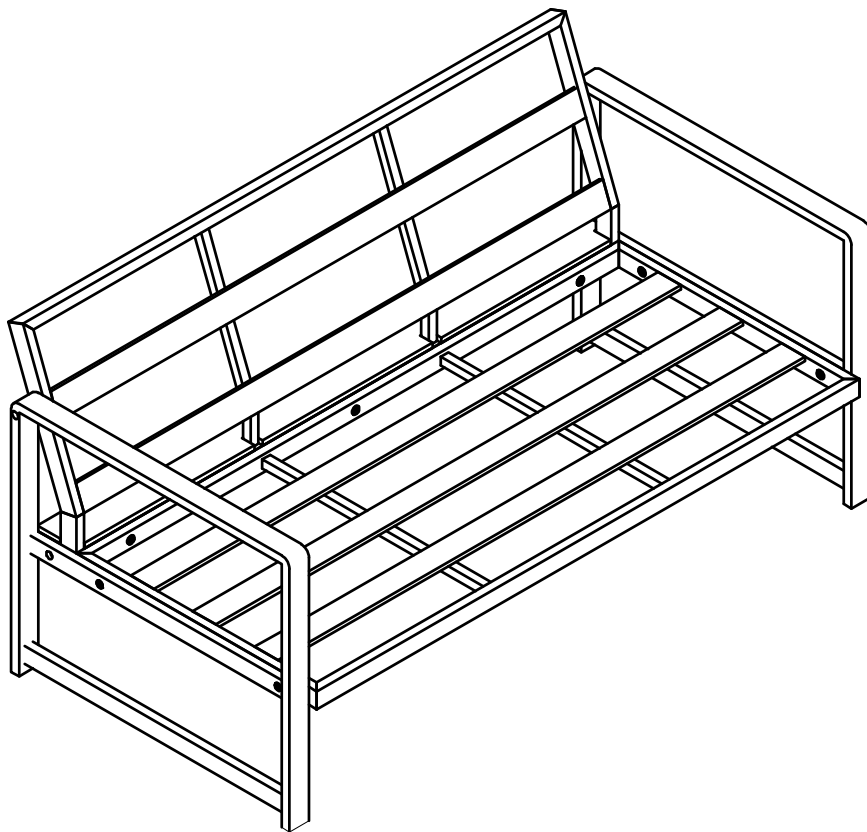

HARBOUR
L I F E S T Y L E

Assembly Instructions for Cordoba
- Aluminium & Teak 2 Seat Sofa
Set - 2 Seat Sofa

www.harbourlifestyle.co.uk

If you have any questions or require additional support, please contact the team at customerservices@harbourlifestyle.co.uk. Alternatively you can contact us via telephone on **01223 626006**.

Assembly instruction

HARBOUR
L I F E S T Y L E

Assembly Instructions for Cordoba -
Aluminium & Teak 2 Seat Sofa Set - 2
& 3 Seat Sofa Set - Armchair

www.harbourlifestyle.co.uk

If you have any questions or require additional support, please contact the team at customerservices@harbourlifestyle.co.uk. Alternatively you can contact us via telephone on **01223 626006**.

Assembly instruction

10PCS

10PCS

1PC

HARBOUR
L I F E S T Y L E

Assembly Instructions for Cordoba
- Aluminium & Teak 2 Seat Sofa
Set - Coffee Table

www.harbourlifestyle.co.uk

If you have any questions or require additional support, please contact the team at customerservices@harbourlifestyle.co.uk. Alternatively you can contact us via telephone on **01223 626006**.