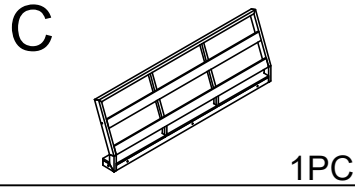

HARBOUR
L I F E S T Y L E

Assembly Instructions for Cordoba
- Aluminium & Teak 2 Seat Sofa
Set - 2 Seat Sofa

www.harbourlifestyle.co.uk

If you have any questions or require additional support, please contact the team at customerservices@harbourlifestyle.co.uk. Alternatively you can contact us via telephone on **01223 626006**.

Assembly instruction

HARBOUR
L I F E S T Y L E

Assembly Instructions for Cordoba -
Aluminium & Teak 2 Seat Sofa Set - 2
& 3 Seat Sofa Set - Armchair

www.harbourlifestyle.co.uk

If you have any questions or require additional support, please contact the team at customerservices@harbourlifestyle.co.uk. Alternatively you can contact us via telephone on **01223 626006**.