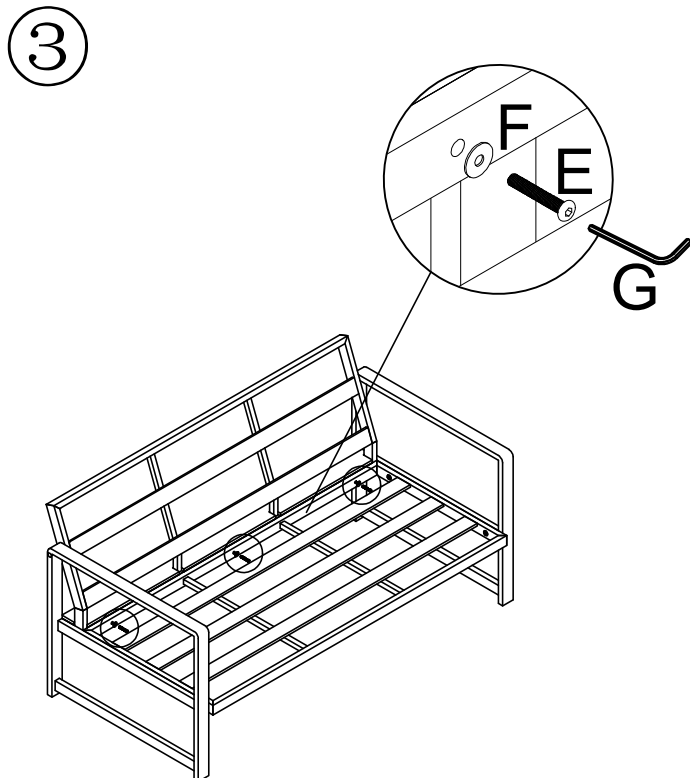

HARBOUR
L I F E S T Y L E

Assembly Instructions for Cordoba
- Aluminium & Teak 2 Seat Sofa
Set - 2 Seat Sofa

www.harbourlifestyle.co.uk

If you have any questions or require additional support, please contact the team at customerservices@harbourlifestyle.co.uk. Alternatively you can contact us via telephone on **01223 626006**.

Assembly instruction

HARBOUR
L I F E S T Y L E

Assembly Instructions for Cordoba -
Aluminium & Teak 2 Seat Sofa Set - 2
& 3 Seat Sofa Set - Armchair

www.harbourlifestyle.co.uk

If you have any questions or require additional support, please contact the team at customerservices@harbourlifestyle.co.uk. Alternatively you can contact us via telephone on **01223 626006**.

Assembly instruction

10PCS

10PCS

1PC

HARBOUR
L I F E S T Y L E

Assembly Instructions for Cordoba
- Aluminium & Teak 2 Seat Sofa
Set - Coffee Table

www.harbourlifestyle.co.uk

If you have any questions or require additional support, please contact the team at customerservices@harbourlifestyle.co.uk. Alternatively you can contact us via telephone on **01223 626006**.