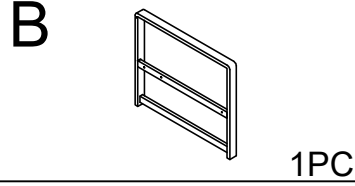

HARBOUR
L I F E S T Y L E

Assembly Instructions for Cordoba
- Aluminium & Teak 2 Seat Sofa
Set - 2 Seat Sofa

www.harbourlifestyle.co.uk

If you have any questions or require additional support, please contact the team at customerservices@harbourlifestyle.co.uk. Alternatively you can contact us via telephone on **01223 626006**.

Assembly instruction

HARBOUR
L I F E S T Y L E

Assembly Instructions for Cordoba -
Aluminium & Teak 2 Seat Sofa Set - 2
& 3 Seat Sofa Set - Armchair

www.harbourlifestyle.co.uk

If you have any questions or require additional support, please contact the team at customerservices@harbourlifestyle.co.uk. Alternatively you can contact us via telephone on **01223 626006**.