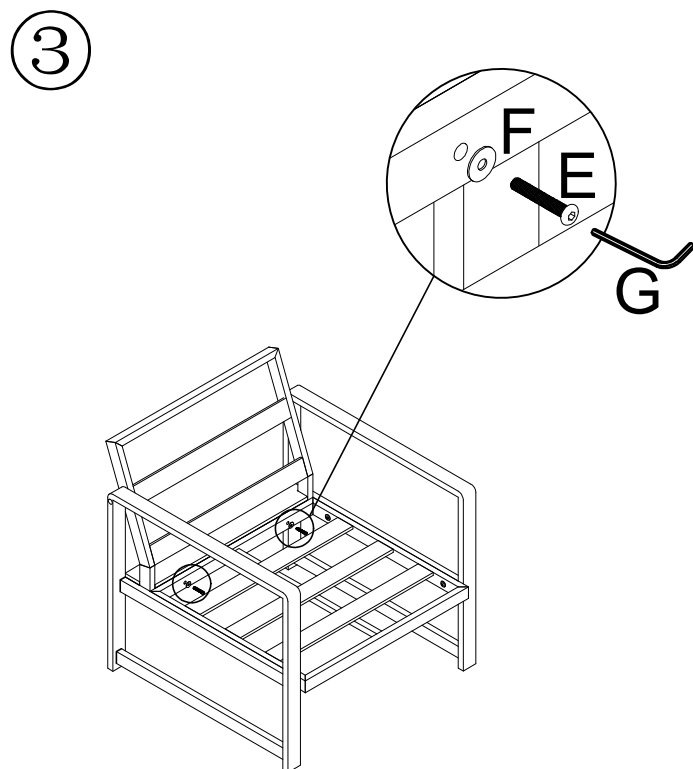

Assembly instruction

HARBOUR
L I F E S T Y L E

Assembly Instructions for Cordoba -
Aluminium & Teak 2 Seat Sofa Set - 2
& 3 Seat Sofa Set - Armchair

www.harbourlifestyle.co.uk

If you have any questions or require additional support, please contact the team at customerservices@harbourlifestyle.co.uk. Alternatively you can contact us via telephone on **01223 626006**.

Assembly instruction

10PCS

10PCS

1PC

HARBOUR
L I F E S T Y L E

Assembly Instructions for Cordoba
- Aluminium & Teak 2 Seat Sofa
Set - Coffee Table

www.harbourlifestyle.co.uk

If you have any questions or require additional support, please contact the team at customerservices@harbourlifestyle.co.uk. Alternatively you can contact us via telephone on **01223 626006**.