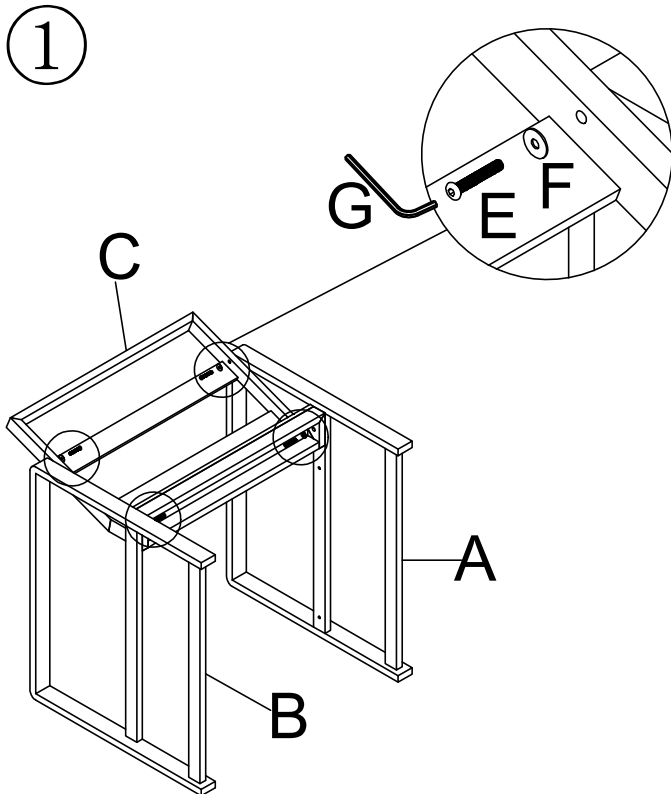

Assembly instruction

10PCS

10PCS

1PC

HARBOUR
L I F E S T Y L E

Assembly Instructions for Cordoba
- Aluminium & Teak 2 Seat Sofa
Set - Coffee Table

www.harbourlifestyle.co.uk

If you have any questions or require additional support, please contact the team at customerservices@harbourlifestyle.co.uk. Alternatively you can contact us via telephone on **01223 626006**.