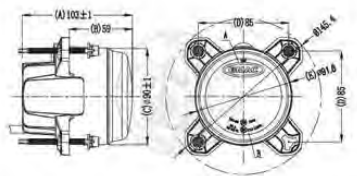

**LED 90mm Main Beam Headlight with Integral Position Light**

Part No	Description
PSV/07/066	LED Headlamp
PSV/07/506	Headlight Driver
PSV/07/458	Adjuster Screw

**LED Headlamp with Built in Driver**

Part No	Description
PSV/07/731	LED Main Beam
PSV/07/730	LED Dipped Beam