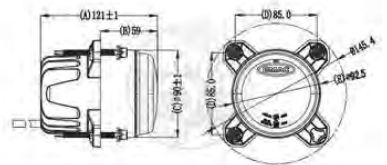

LED Headlight with DRL Function

Part No	Description
PSV/07/625	Left Hand Traffic
PSV/07/626	Right Hand Traffic

LED High Beam Headlight with LED Position Light

Part No	Description
PSV/07/627	LED Headlamp