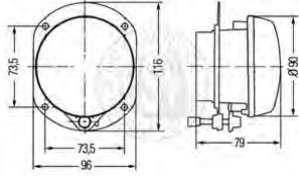

90mm Fog Lamp

Part No Description

PSV/07/073 Fog Lamp