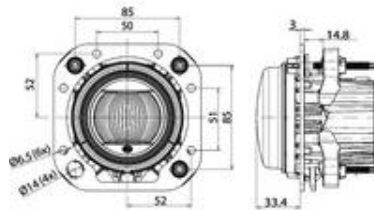

LED Headlight and Spotlight

LED Headlight with DRL Function

Part No	Description
PSV/07/625	Left Hand Traffic
PSV/07/626	Right Hand Traffic

LED High Beam Headlight with LED Position Light

Part No	Description
PSV/07/627	LED Headlamp