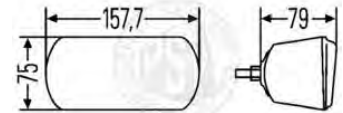

Fog Lamp

Part No Description

PSV/07/084 Nearside

PSV/07/085 Offside