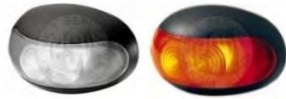

Part No	Description
PSV/07/618	Marker Lamp

**Front Marker Lamp, LED, Van Hool**

Part No	Description
PSV/07/901	Marker Lamp

**Marker Lamp Front Bova**

Part No	Description
PSV/07/917	Marker Lamp

**LED Marker Lamp**