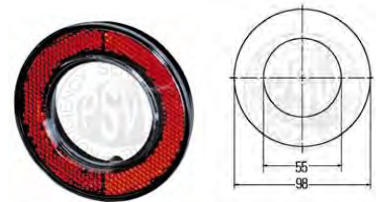

Circular Reflector, 98mm Diameter

Part No	Description
PSV/07/154	Circular Reflector