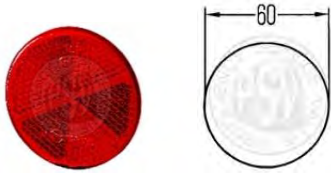

Circular Reflector, Adhesive, 60mm Diameter

Part No	Description
PSV/07/150	Reflector