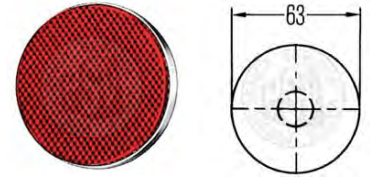

Circular Reflector, Metal Base Plate

Part No	Description
PSV/07/151	Reflector