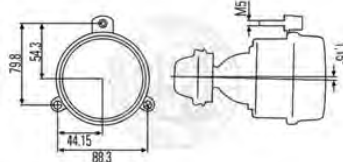

**LED Daytime Running Lamp Set 12/24V**

Part No	Description
PSV/07/333	DRL Lamp

**90mm Fog Lamp**

**Part No Description**

PSV/07/073 Fog Lamp

**Fog Lamp**

**Part No Description**

PSV/07/075 Fog Lamp