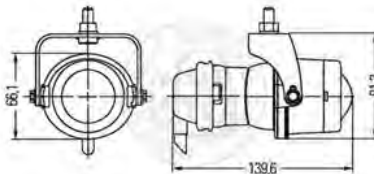

Fog Lamp

Part No Description

PSV/07/083 With Radio Frequency Switching

PSV/07/082 Fog Lamp