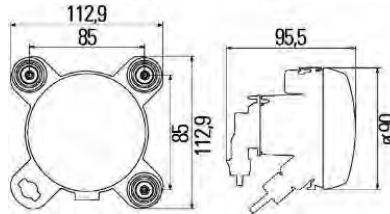

H1 Main Beam Headlamp

Part No	Description
PSV/07/751	Headlamp