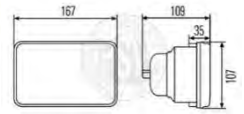

## HEADLIGHTS

Headlamp

Part No	Description
PSV/07/062	Headlamp

Headlamp

Part No	Description
PSV/07/063	Headlamp

Headlamp

Part No	Description
PSV/07/056	Headlamp
PSV/07/057	With Sidelight

*Replaces all common 90mm applications*