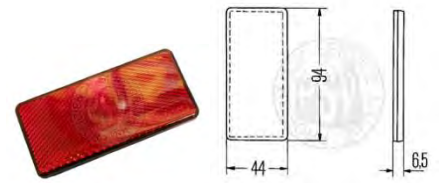

Reflector, Self-Adhesive, Black Surround, 94mm x 44mm

Part No	Description
PSV/07/139	Reflector