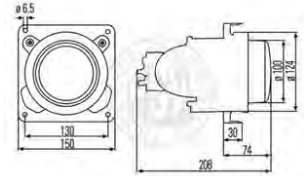

Fog Lamp

Part No Description

PSV/07/076 Fog Lamp