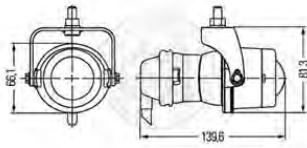

Fog Lamp

Part No Description

PSV/07/080 With Radio Frequency Switching

PSV/07/081 Fog Lamp Xenon