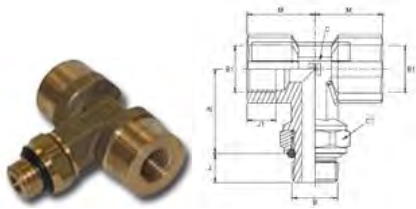

Adjustable female - female - male branch Tee

Part No	C	C1
PSV/20/181	M12 x 1.5	M12 x 1.5
PSV/20/180	M16 x 1.5	M16 x 1.5

Part No	I/D
PSV/20/164	6mm
PSV/20/165	18mm
PSV/20/166	22mm

Part No	Tube	I/D
PSV/20/386	12mm	M16 x 1.5