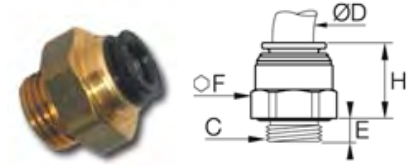

Straight Male Tube to Metric Thread

Part No	ØD (MM)	Tube
PSV/20/235	6	M10x1
PSV/20/215	6	M12x1.5
PSV/20/216	6	M16x1.5
PSV/20/220	6	M22x1.5
PSV/20/217	8	M12x1.5
PSV/20/236	8	M14x1.5
PSV/20/218	8	M16x1.5
PSV/20/237	8	M22x1.5
PSV/20/209	10	M12x1.5
PSV/20/233	10	M14x1.5
PSV/20/210	10	M16x1.5
PSV/20/234	10	M12x1.5
PSV/20/219	12	M12x1.5
PSV/20/211	12	M22x1.5
PSV/20/212	12	M22x1.5
PSV/20/213	16	M16x1.5
PSV/20/214	16	M22x1.5