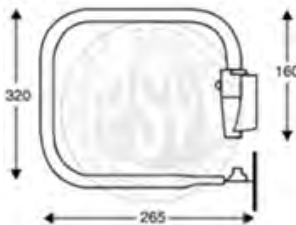

Part No   **Description**

PSV/13/011   Mirror Arm