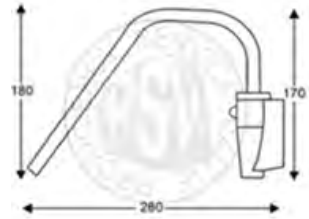

Part No   **Description**

PSV/13/010   Mirror Arm