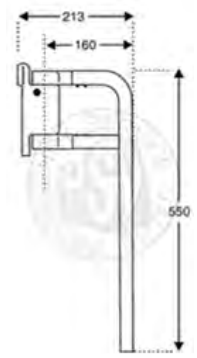

MIRROR EQUIPMENT

Section 14

28MM MIRROR ARMS

14.1

16MM MIRROR ARMS

14.3

19MM MIRROR ARMS

14.5

MIRROR HEADS

14.7

BRACKETS AND ACCESSORIES

14.15

MIRROR ASSEMBLIES

14.17

A vertical stack of 12 white rounded rectangular boxes, each separated by a thin grey horizontal line. A red dashed vertical line runs along the left edge of the stack. The boxes are empty, suggesting a checklist or a form for data entry. The entire stack is set against a light grey background.

PSV/13/288 Knock Back Mirror Arm

Part No **Description**

PSV/13/289 Knock Back Mirror Arm

Part No **Description**

PSV/13/001 Mirror Arm

Part No **Description**

PSV/13/002 295mm Length,
300mm Width

PSV/13/003 240mm Length,
215mm Width