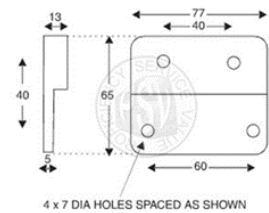

Mounting Bracket for 16mm Diameter Mirror Arms

Part No Description

PSV/13/230 Mouting Bracket