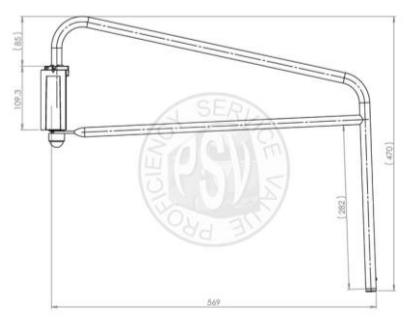

Part No   **Description**

PSV/13/276	Mirror Arm