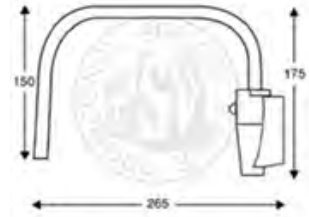

PSV/13/288 Knock Back Mirror Arm

Part No **Description**

PSV/13/289 Knock Back Mirror Arm

Part No **Description**

PSV/13/001 Mirror Arm

Part No **Description**

PSV/13/002 295mm Length,
300mm Width

PSV/13/003 240mm Length,
215mm Width