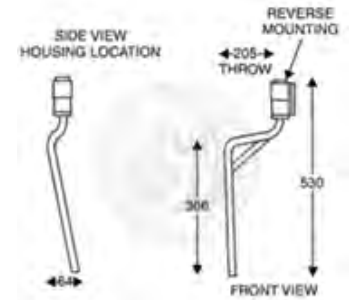

Part No   **Description**

PSV/13/021   Mirror Arm

PSV/13/021-H   Mirror Arm Heated