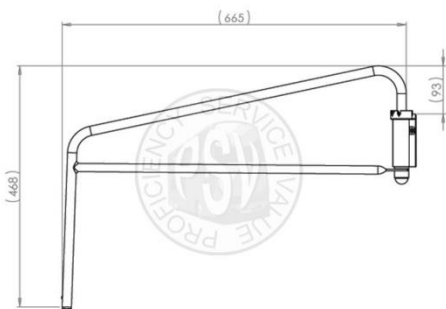

Part No   **Description**

PSV/13/293	Mirror Arm