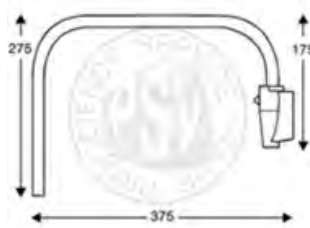

Part No   **Description**

PSV/13/009   Mirror Arm