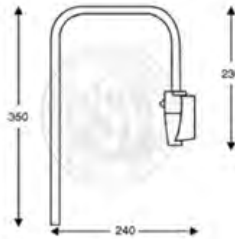

Part No   **Description**

PSV/13/006   Mirror Arm