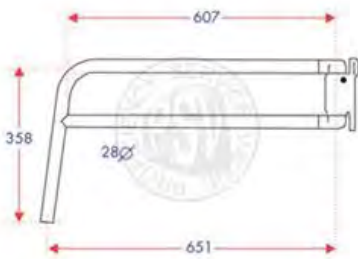

28MM MIRROR ARMS

Part No **Description**

PSV/13/045 Mirror Arm

Part No **Description**

PSV/13/046 Mirror Arm

Part No **Description**

PSV/13/256 Mirror Arm

Part No **Description**

PSV/13/288 Knock Back Mirror Arm

Part No **Description**

PSV/13/289 Knock Back Mirror Arm

Part No **Description**

PSV/13/001 Mirror Arm

Part No **Description**

PSV/13/002 295mm Length,
300mm Width

PSV/13/003 240mm Length,
215mm Width