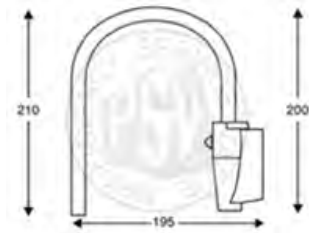

Part No   **Description**

PSV/13/007   Mirror Arm