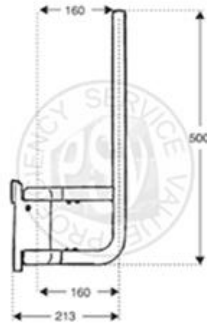

PSV/13/042 Mirror Arm

PSV/13/042-H Mirror Arm Heated

Part No **Description**

PSV/13/043 Mirror Arm

Part No **Description**

PSV/13/044 Mirror Arm

28MM MIRROR ARMS

14.1

28MM MIRROR ARMS

Part No **Description**

PSV/13/045 Mirror Arm

Part No **Description**

PSV/13/046 Mirror Arm

Part No **Description**

PSV/13/256 Mirror Arm

Part No **Description**

PSV/13/288 Knock Back Mirror Arm

Part No **Description**

PSV/13/289 Knock Back Mirror Arm

Part No **Description**

PSV/13/001 Mirror Arm

Part No **Description**

PSV/13/002 295mm Length,
300mm Width

PSV/13/003 240mm Length,
215mm Width