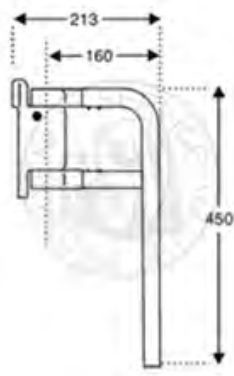

MIRROR EQUIPMENT

Section 14

28MM MIRROR ARMS

14.1

16MM MIRROR ARMS

14.3

19MM MIRROR ARMS

14.5

MIRROR HEADS

14.7

BRACKETS AND ACCESSORIES

14.15

MIRROR ASSEMBLIES

14.17

A vertical stack of 12 white rounded rectangular boxes, each separated by a thin grey horizontal line. A red dashed vertical line runs along the left edge of the stack. The boxes are empty, suggesting a checklist or a form for data entry. The entire stack is set against a light grey background.

PSV/13/288 Knock Back Mirror Arm

Part No **Description**

PSV/13/289 Knock Back Mirror Arm

Part No **Description**

PSV/13/001 Mirror Arm

Part No **Description**

PSV/13/002 295mm Length,
300mm Width

PSV/13/003 240mm Length,
215mm Width