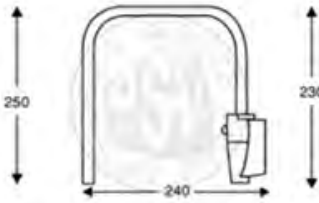

Part No   **Description**

PSV/13/005   Mirror Arm