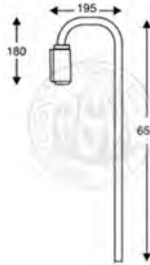

Part No   **Description**

PSV/13/017   Mirror Arm

PSV/13/017-H   Mirror Arm Heated