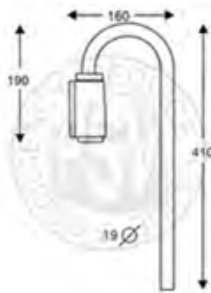

Part No   **Description**

PSV/13/019   Mirror Arm

PSV/13/019-H   Mirror Arm Heated