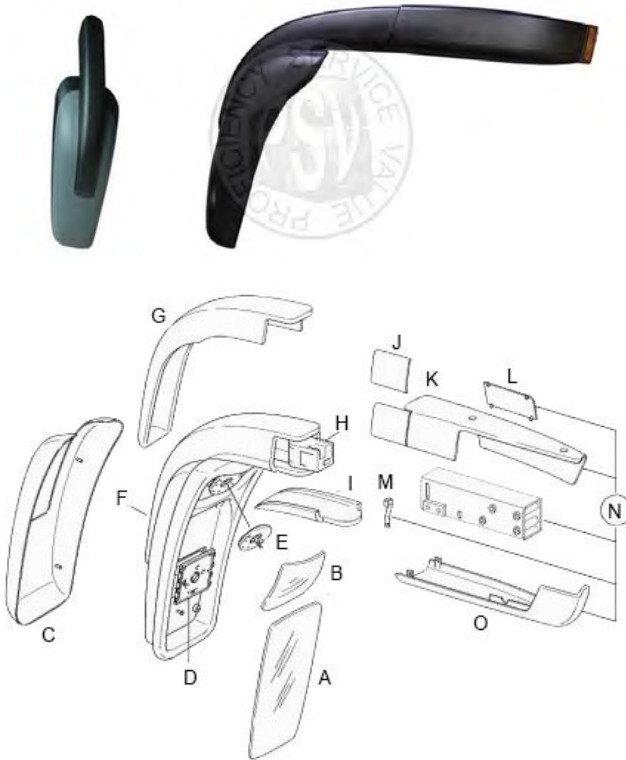

Part Number	Key	Description
PSV/13/278		Mirror Arm Assembly Nearside
PSV/13/278-A	A	Main Mirror Glass
PSV/13/278-B	B	Wide Angle Mirror Glass
PSV/13/278-C	C	Mirror Head Cover
PSV/13/278-D	D	Electric Motor
PSV/13/278-E	E	Drive
PSV/13/278-F	F	Mirror Shell
PSV/13/278-G	G	Mirror Cap
PSV/13/278-H	H	Mounting
PSV/13/278-I	I	Bottom Mirror Cap
PSV/13/278-J	J	Mirror Cover
PSV/13/278-K	K	Mirror Cap
PSV/13/278-L	L	Mirror Covering
PSV/13/278-M	M	Hook
PSV/13/278-N	N	Mirror Shell
PSV/13/278-O	O	Bottom Cap