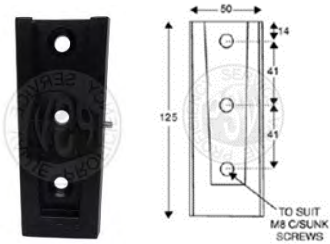

Mounting Bracket for 16mm - 19mm Mirror Arms

Part No Description

PSV/13/227 Mouting Bracket