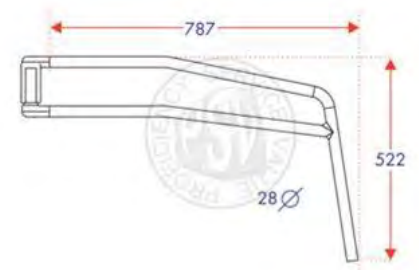

Part No   **Description**

PSV/13/259   Mirror Arm