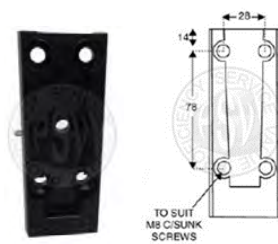

Interior Mirror

| Part No | Description |
|------------|-----------------|
| PSV/13/271 | Interior Mirror |

Mounting Bracket for 16mm - 19mm Mirror Arms

Part No Description

PSV/13/227 Mouting Bracket

Mounting Bracket for 16mm - 19mm Mirror Arms