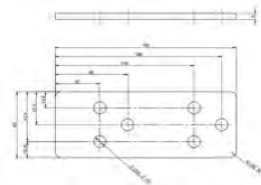

Mounting Bracket

Part No Description

PSV/13/290 Mouting Bracket

Mounting Bracket for 16mm Diameter Mirror Arms

Part No Description

PSV/13/230 Mouting Bracket

Spacer for Exterior Mirror

Part No Description