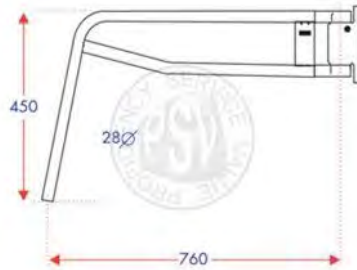

Part No   **Description**

PSV/13/258   Mirror Arm