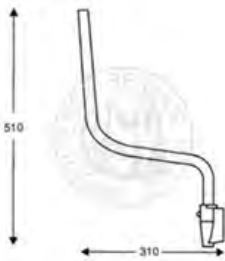

Part No   **Description**

PSV/13/008   Mirror Arm