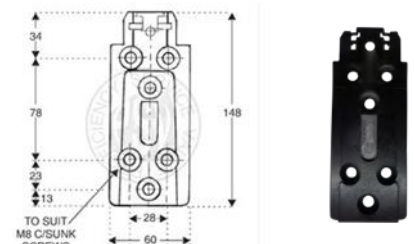

Mounting Bracket for 28mm Diameter Mirror Arms

Part No Description

PSV/13/229 Mouting Bracket

4 Hole Mounting Bracket

Part No Description

PSV/13/270 Mouting Bracket

Mounting Bracket

Part No Description

PSV/13/290 Mouting Bracket