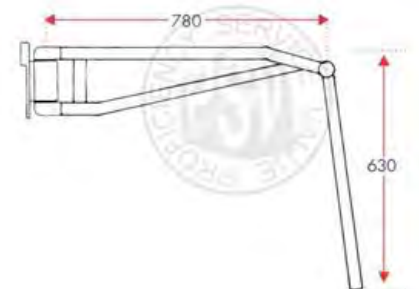

PSV/13/288 Knock Back Mirror Arm

Part No **Description**

PSV/13/289 Knock Back Mirror Arm

Part No **Description**

PSV/13/001 Mirror Arm

Part No **Description**

PSV/13/002 295mm Length,
300mm Width

PSV/13/003 240mm Length,
215mm Width