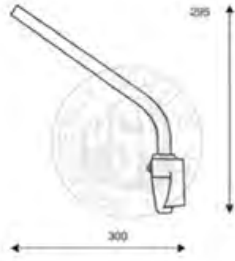

PSV/13/288 Knock Back Mirror Arm

Part No **Description**

PSV/13/289 Knock Back Mirror Arm

Part No **Description**

PSV/13/001 Mirror Arm

Part No **Description**

PSV/13/002 295mm Length,
300mm Width

PSV/13/003 240mm Length,
215mm Width