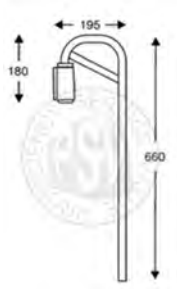

Part No   **Description**

PSV/13/032	Mirror Arm
PSV/13/032-H	Mirror Arm Heated