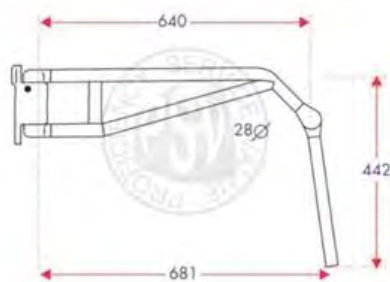

PSV/13/257 Mirror Arm

Part No **Description**

PSV/13/258 Mirror Arm

Part No **Description**

PSV/13/259 Mirror Arm

Part No **Description**

PSV/13/261 Mirror Arm

Part No **Description**

PSV/13/288 Knock Back Mirror Arm

Part No **Description**

PSV/13/289 Knock Back Mirror Arm

Part No **Description**

PSV/13/001 Mirror Arm

Part No **Description**

PSV/13/002 295mm Length,
300mm Width

PSV/13/003 240mm Length,
215mm Width