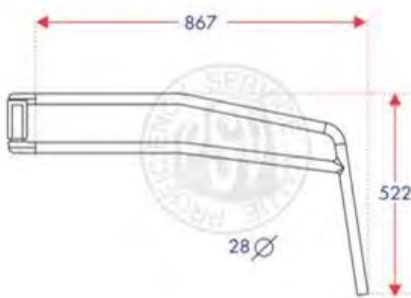

Part No   **Description**

PSV/13/261   Mirror Arm