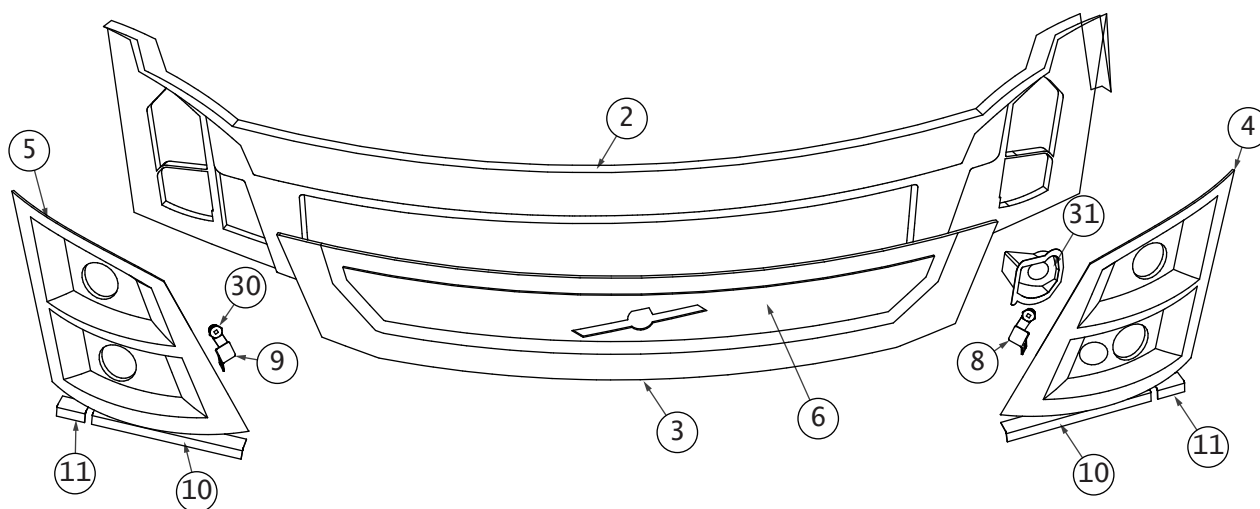

Manufacturing Commercial Vehicles
After Sales Sector
Body Technical Support Department

MCV D113 EV BPC
Volvo BZL 2AXL EV-STD
Stagecoach

NO	P/N	Description	Qty.	Unit
1	PSV/16/986	GRP-HEAD GRP COVER ASSY.	1	PCS
2	PSV/16/987	GRP CHEST ASSY.	1	PCS
3	PSV/16/988	GRP -CHEST COVER ASSY.	1	PCS
4	PSV/16/989	GRP LHS HEAD LAMP COVER ASSY.	1	PCS
5	PSV/16/990	GRP RHS HEAD LAMP COVER ASSY.	1	PCS
6	PSV/16/991	GRP-FRONT END GRP FIX. - flap cover Assy	1	PCS
8	PSV/16/886	FRONT END GRP FIX - LOCK ANGLE	1	PCS
9	PSV/16/894	FRONT END GRP FIX - LOCK ANGLE	1	PCS
10	PSV/16/992	FRONT END GRP FIX.- Angle	2	PCS
11	PSV/16/993	FRONT END GRP FIX.- Angle	2	PCS
30	PSV/16/871	Cam Latch	2	PCS
31	PSV/16/994	GRP washing system filling (cuts)	1	PCS