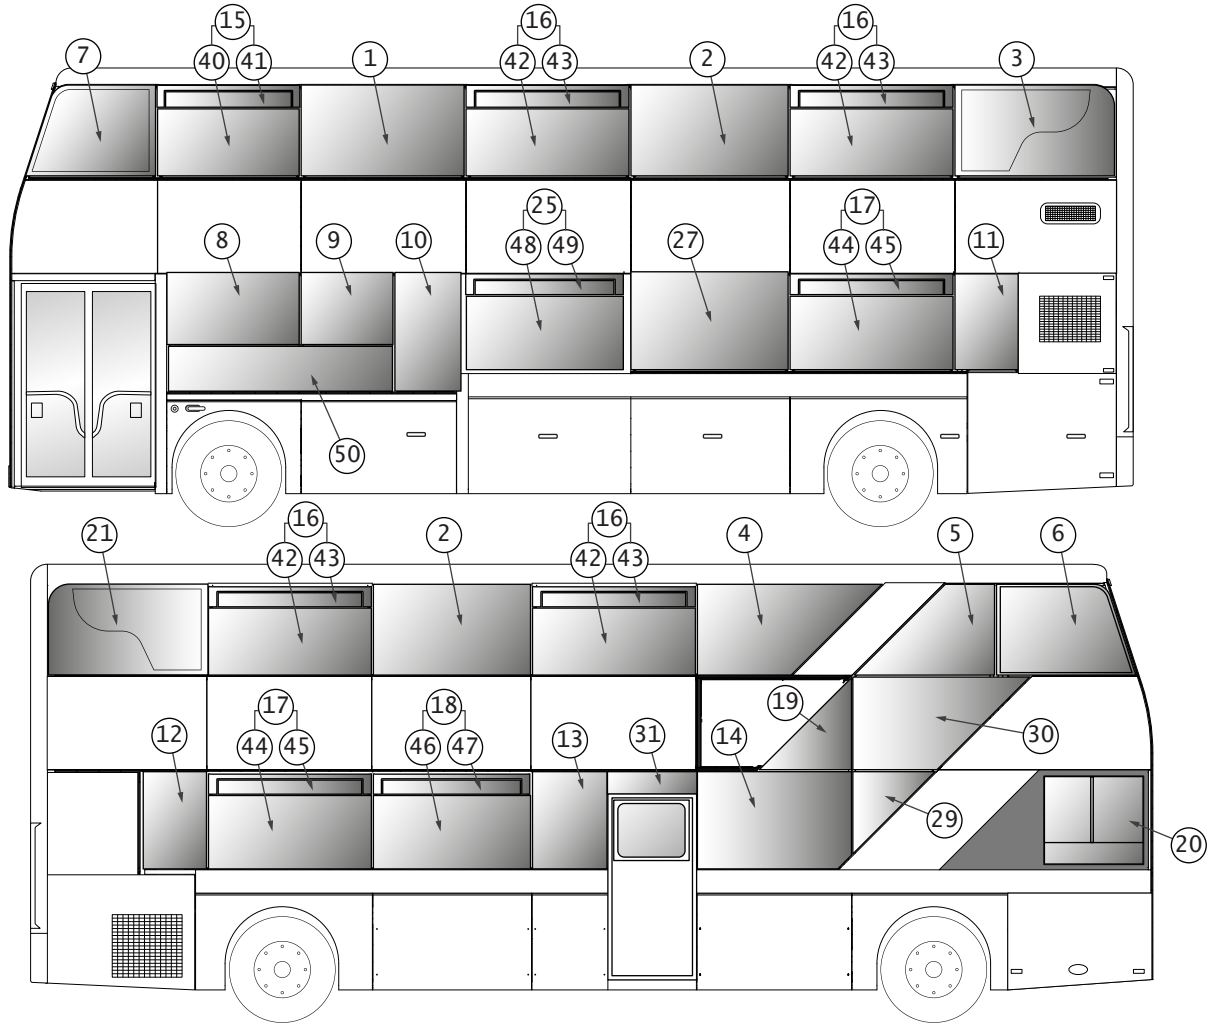

Manufacturing Commercial Vehicles
After Sales Sector
Body Technical Support Department

Body Parts Catalog (BPC)

Group : 67 - Windows & Glass

Model : D113 EV

Sub : Side windows

Version :

Page No:

NO	P/N	Description	Qty.	Unit
1	PSV/81/411	Side Glass T.grey [1E7604000002B] Greiche	1	PCS
2	PSV/81/412	Side Glass T.grey [1E7604000001B] Greiche	2	PCS
3	PSV/81/413	Side Glass T.grey [1E7604000026B] Greiche	1	PCS
4	PSV/81/414	Side Glass T.grey [1E7604000013B] Greiche	1	PCS
5	PSV/81/415	Side Glass T.grey [1E7604000014B] Greiche	1	PCS
6	PSV/81/416	Side Glass T.grey [1E7604000015B] Greiche	1	PCS
7	PSV/81/417	Side Glass T.grey [1E7604000009B] Greiche	1	PCS
8	PSV/81/418	Side Glass T.grey [1E7604000010B] Greiche	1	PCS
9	PSV/81/419	Side Glass T.grey [1E7604000011B] Greiche	1	PCS
10	PSV/81/420	Side Glass T.grey [1E7604000012B] Greiche	1	PCS
11	PSV/81/421	Side Glass T.grey [1E7604000006B] Greiche	1	PCS
12	PSV/81/422	Side Glass T.grey [1E7604000019B] Greiche	1	PCS
13	PSV/81/423	Side GLAS T. grey [1E7604000018B] Greiche	1	PCS
14	PSV/81/424	Side Glass T.grey [1E7604000030B] Greiche	1	PCS
15	PSV/81/425	L/S HOPPER SIDE GLASS	1	PCS
16	PSV/81/426	U/S HOPPER SIDE GLASS	4	PCS
17	PSV/81/427	L/S HOPPER SIDE GLASS	2	PCS
18	PSV/81/428	U/S HOPPER SIDE GLASS	1	PCS
19	PSV/81/429	Side Glass T.grey [1E7604000029B] Greiche	1	PCS
20	PSV/81/430	DRIVER WINDOW D71-11501 MCGREGOR	1	SET
21	PSV/81/431	Side Glass T.grey [1E7604000025B] Greiche	1	PCS
25	PSV/81/432	U/S HOPPER SIDE GLASS	1	PCS
27	PSV/81/433	Side GLAS T. grey [1E7604000003B] Greiche	1	PCS
29	PSV/81/434	Side Glass T.grey [1E7604000031B] Greiche	1	PCS
30	PSV/81/435	Side Glass T.grey [1E7604000032B] Greiche	1	PCS
31	PSV/81/436	S. Glass T.Grey [D1E7604000016B] GREICHE	1	PCS
40	PSV/81/437	Side Glass T.grey [1E7604800001B] Greiche	1	PCS
41	PSV/81/438	HOPPER 1345mm H128-11498 MCGREGOR	1	SET
42	PSV/81/439	Side Glass T.grey [1E7604100001B] Greiche	4	PCS
43	PSV/81/440	HOPPER 1503mm H128-11500 MCGREGOR	4	SET
44	PSV/81/441	Side Glass T.grey [1E7604500001B] Greiche	2	PCS
45	PSV/81/440	HOPPER 1503mm H128-11500 MCGREGOR	2	SET
46	PSV/81/442	Side Glass T.grey [1E7604400001B] Greiche	1	PCS
47	PSV/81/443	HOPPER 1450mm H128-11499 MCGREGOR	1	SET
48	PSV/81/444	Side GLAS T. grey [1E7604200001B] Greiche	1	PCS
49	PSV/81/440	HOPPER 1503mm H128-11500 MCGREGOR	1	SET
50	PSV/81/445	Des. Pan. w.Clear [1E7415100008B] Greiche	1	PCS