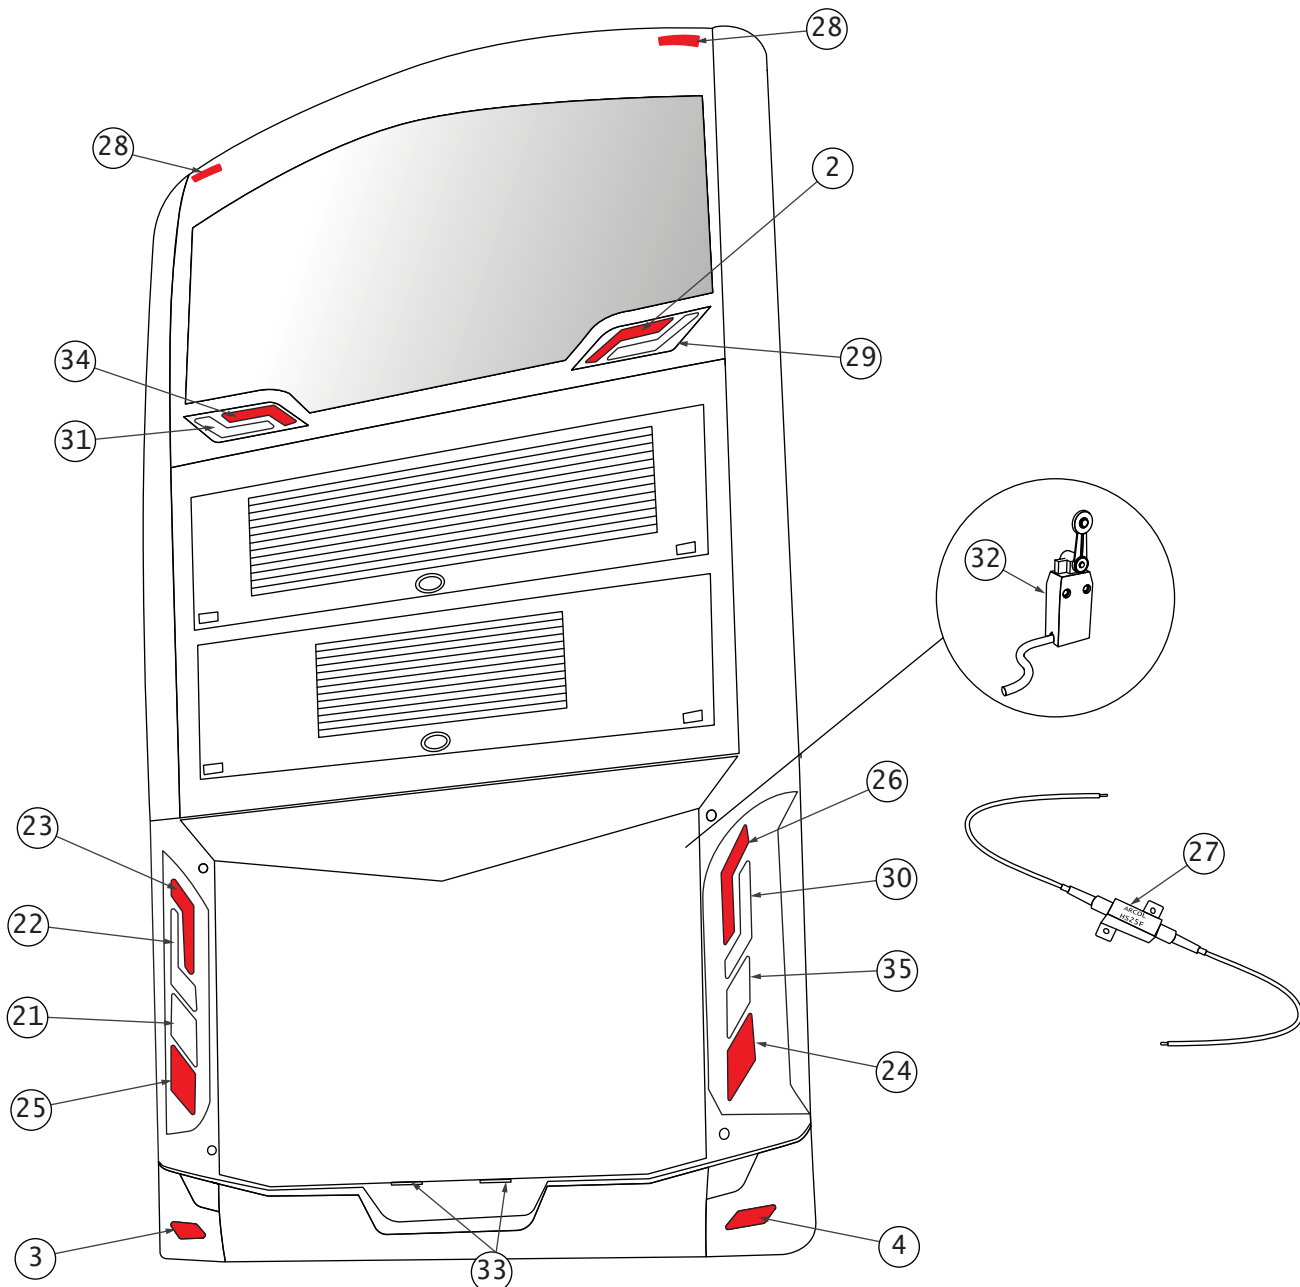

NO	P/N	Description	Qty.	Unit
2	PSV/81/514	Rear Tail/Stop RH	1	PCS
3	PSV/81/515	Rear Reflector RH H	1	PCS
4	PSV/81/516	Rear Reflector LH H	1	PCS
21	PSV/16/868	Rev. light LH vert.	1	PCS
22	PSV/16/858	Rear Dir_Ind. LH v.	1	PCS
23	PSV/16/866	Rear Tail/Stop LH v H	1	PCS
24	PSV/16/863	Rear Fog RH vert.	1	PCS
25	PSV/16/862	Rear Fog LH vert.	1	PCS
26	PSV/16/867	Rear Tail/Stop RH v	1	PCS
27	PSV/81/517	HSF Res. R27-25W with leads	2	PCS
28	PSV/16/957	Rear Up. Marker Rear	2	PCS
29	PSV/16/860	Dir_Ind. LH h.	1	PCS
30	PSV/16/859	Dir_Ind. RH v.	1	PCS
31	PSV/16/861	Dir_Ind. RH h.	1	PCS
32	PSV/81/518	Limit switch	3	PCS
33	PSV/07/768	NO. Plate light LED(Hella)	3	PCS
34	PSV/81/519	Rear Tail/Stop LH h	1	PCS
35	PSV/16/869	Rev. light RH vert.	1	PCS