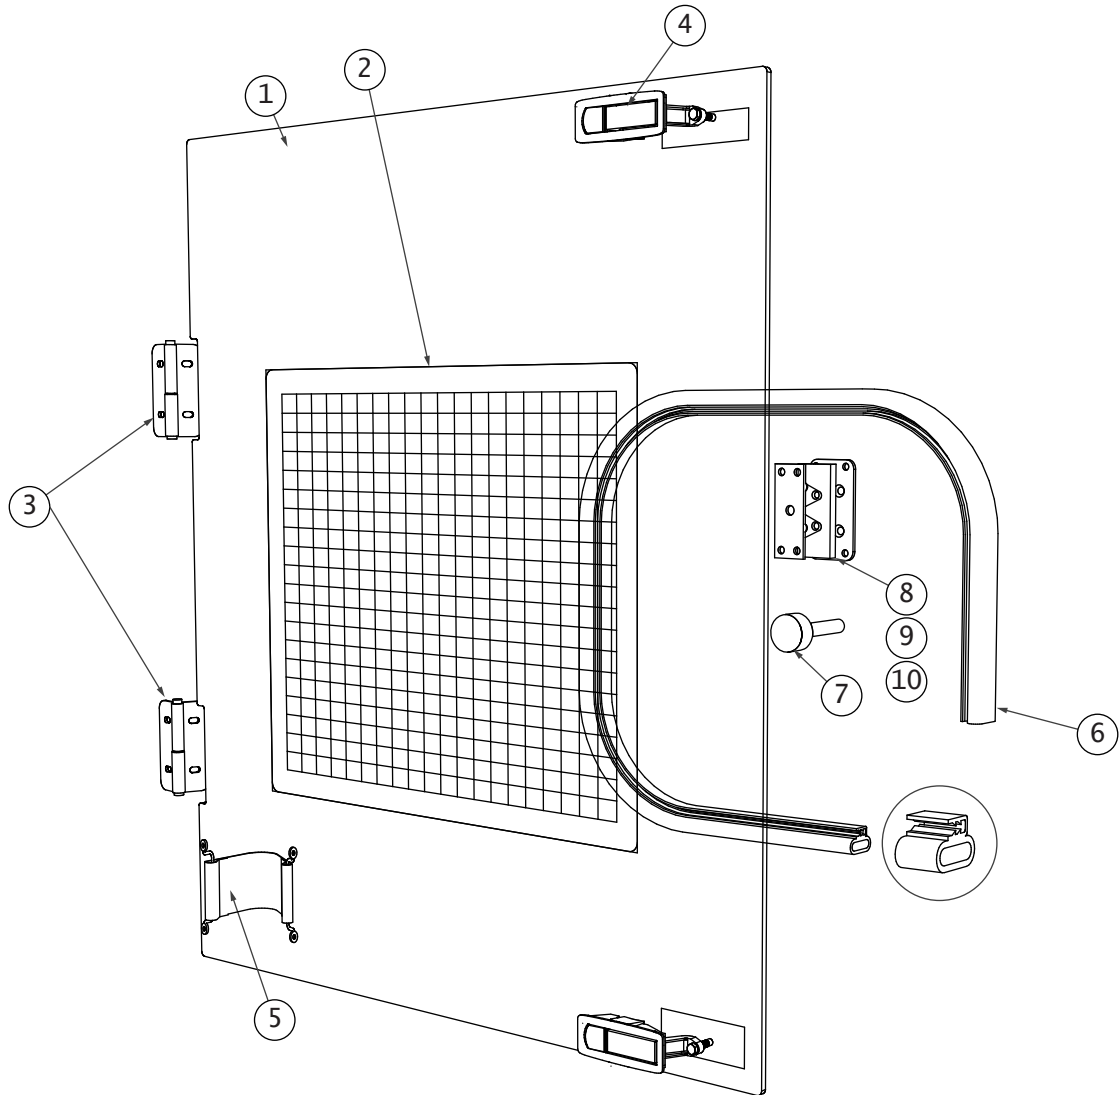

Manufacturing Commercial Vehicles
After Sales Sector
Body Technical Support Department

Body Parts Catalog (BPC)

Model : D113 EV

Version :

Group : 75 - Flaps

Sub : Battery flap

Page No:

NO	P/N	Description	Qty.	Unit
1	PSV/81/484	BATTERY FLAP ASSY.{S.P.}	1	PCS
2	PSV/81/485	Raised Trigger Latch	2	PCS
3	PSV/16/894	Handle	1	PCS
4	PSV/81/486	ENGINE FLAP ASSY. - R.HAND HINGE	1	PCS
5	PSV/81/487	(S) R.HAND HINGE	1	PCS
5	PSV/81/482	ENGINE FLAP ASSY. - L.HAND HINGE	1	PCS
6	PSV/81/488	(S) L.HAND HINGE	1	PCS
6	PSV/104/112	Gas Spring 250N	1	PCS
7	PSV/56/942	R.Plug Limiter(M8 Lg.60mm Full Thread)	2	PCS

Manufacturing Commercial Vehicles
After Sales Sector
Body Technical Support Department

Body Parts Catalog (BPC)

Model : D113 EV

Version :

Group : 75 - Flaps

Sub : Upper Rear LHS flap

Page No:

NO	P/N	Description	Qty.	Unit
1	PSV/81/489	UPPER LHS FLAP (AUX SH)	1	PCS
2	PSV/81/490	FLY SCREEN ASSY.	1	PCS
3	PSV/81/486	ENGINE FLAP ASSY. - R.HAND HINGE	2	PCS
4	PSV/81/487	(S) R.HAND HINGE	2	PCS
4	PSV/57/026	RAISED LATCH LOCK	2	PCS
5	PSV/81/483	TENSION BELT LG.=145MM	1	PCS
6	PSV/81/491	Side seal. Rubber Sec	2.100	M
7	PSV/56/942	R.Plug Limiter(M8 Lg.60mm Full Thread)	1	PCS
8	PSV/81/481	(ELC) RAL9005 - RADIATOR FLAP ASSY-PLat	1	PCS
9	PSV/12/168	DoveTAIL FEMALE	1	PCS
10	PSV/12/169	DoveTAIL MALE	1	PCS

NO	P/N	Description	Qty.	Unit
1	PSV/81/492	GRP REAR FLAP - FLAP ASSY.	1	PCS
2	PSV/81/493	GRP - REAR FLAP - RHS COVER ASSY	1	PCS
3	PSV/81/494	Concealed H.Frame	4	PCS
4	PSV/81/495	Rear flap - fixed angle	4	PCS
5	PSV/81/496	Rear flap - threaded plate	4	PCS
6	PSV/81/497	GRP - REAR FLAP - LHS COVER ASSY	1	PCS
7	PSV/81/498	HEX. FLANGE NUT DIN 6923 M5 ZP. ST.	9	PCS
8	PSV/81/499	Serr.HEX. FLNG BOLT DIN6921 M8X20-8.8-ZP	19	PCS
10	PSV/56/942	R.Plug Limiter(M8 Lg.60mm Full Thread)	4	PCS
11	PSV/16/871	Cam Latch - SOUTHCO	4	PCS
14	PSV/81/500	Hex. Bolt DIN933 - 8.8 - St.Z.P. M5x25	8	PCS
16	PSV/81/501	REAR FLAP - ANGLE	2	PCS
17	PSV/81/502	REAR FLAP - BRACKET	1	PCS
18	PSV/81/503	REAR FLAP - BRACKET	1	PCS