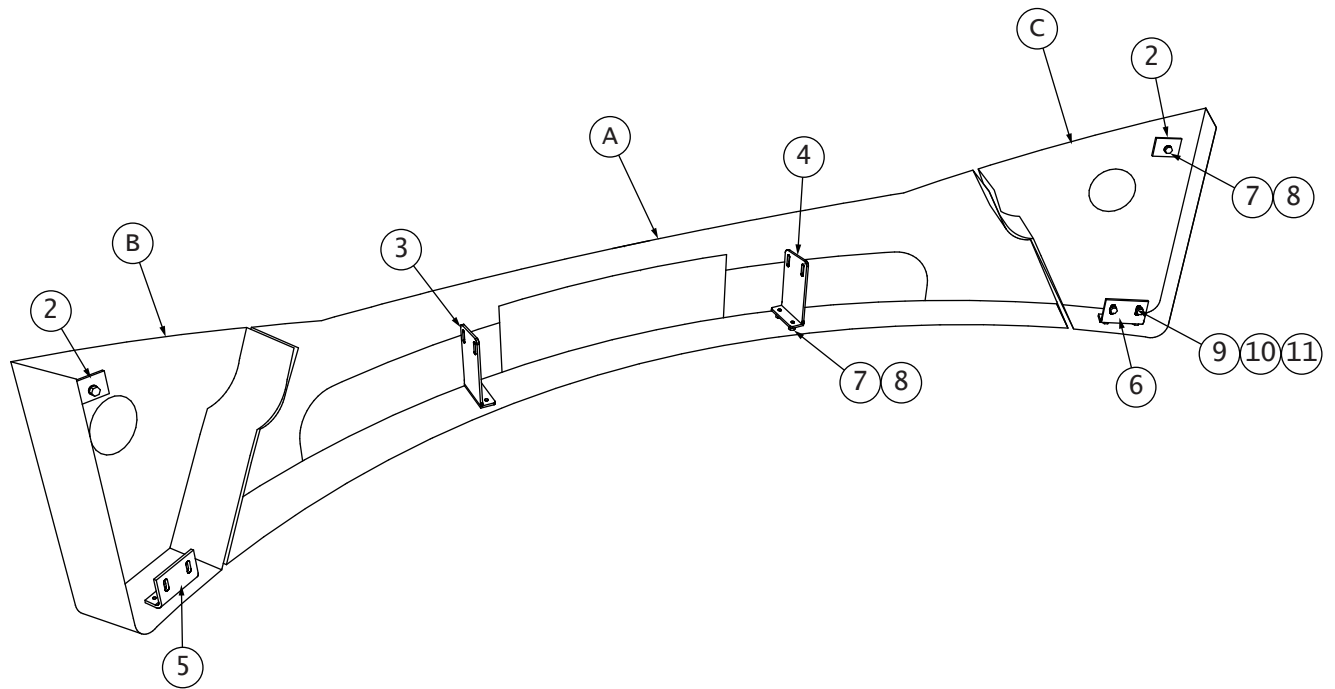

Manufacturing Commercial Vehicles
After Sales Sector
Body Technical Support Department

Body Parts Catalog (BPC)

Group : 88 - Bumpers

Model : D113 EV

Sub : Front Bumper

Version :

Page No:

NO	P/N	Description	Qty.	Unit
A	PSV/81/521	GRP-MIDDLE FRONT BUMPER{S.P.}	1	PCS
B	PSV/81/522	GRP- LHF CORNER BUMPER{S.P.}	1	PCS
C	PSV/81/523	GRP-RHF CORNER BUMPER{S.P.}	1	PCS
2	PSV/81/524	3CR12 PLATE 40x25x5 MM	2	PCS
3	PSV/81/525	FRONT BUMPER FIX. - FIXED ANGLE	1	PCS
4	PSV/81/526	FRONT BUMPER FIX. - FIXED ANGLE	1	PCS
5	PSV/81/527	FRONT BUMPER FIX. - FIXED ANGLE	1	PCS
6	PSV/81/528	FRONT BUMPER FIX. - FIXED ANGLE	1	PCS
7	PSV/16/968	Hex. Head Screw DIN933-8.8-St. Z.P M8x25	14	PCS
8	PSV/57/682	Plain washer DIN9021 - St. Z.P (M8)	14	PCS
9	PSV/57/678	Hex.Nut DIN934 - 8 - Z.P. M8	4	PCS
10	PSV/16/967	Plain washer DIN125-1A - SP - St.Z.P. M8	4	PCS
11	PSV/16/969	SP.Lock Washer DIN127B - St.Z.P. M8	4	PCS