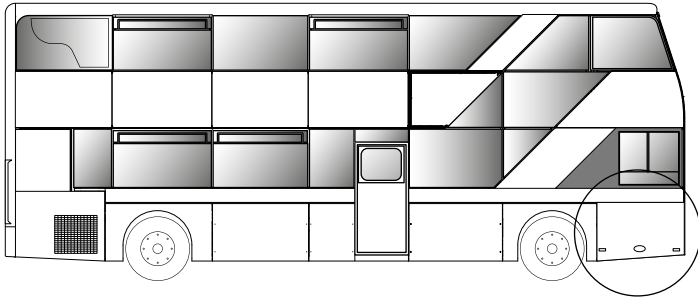

Manufacturing Commercial Vehicles
After Sales Sector
Body Technical Support Department

Body Parts Catalog (BPC)

Model : D113 EV

Version :

Group : 75 - Flaps

Sub : Battery flap

Page No:

NO	P/N	Description	Qty.	Unit
1	PSV/81/484	BATTERY FLAP ASSY.{S.P.}	1	PCS
2	PSV/81/485	Raised Trigger Latch	2	PCS
3	PSV/16/894	Handle	1	PCS
4	PSV/81/486	ENGINE FLAP ASSY. - R.HAND HINGE	1	PCS
5	PSV/81/487	(S) R.HAND HINGE	1	PCS
5	PSV/81/482	ENGINE FLAP ASSY. - L.HAND HINGE	1	PCS
6	PSV/81/488	(S) L.HAND HINGE	1	PCS
6	PSV/104/112	Gas Spring 250N	1	PCS
7	PSV/56/942	R.Plug Limiter(M8 Lg.60mm Full Thread)	2	PCS