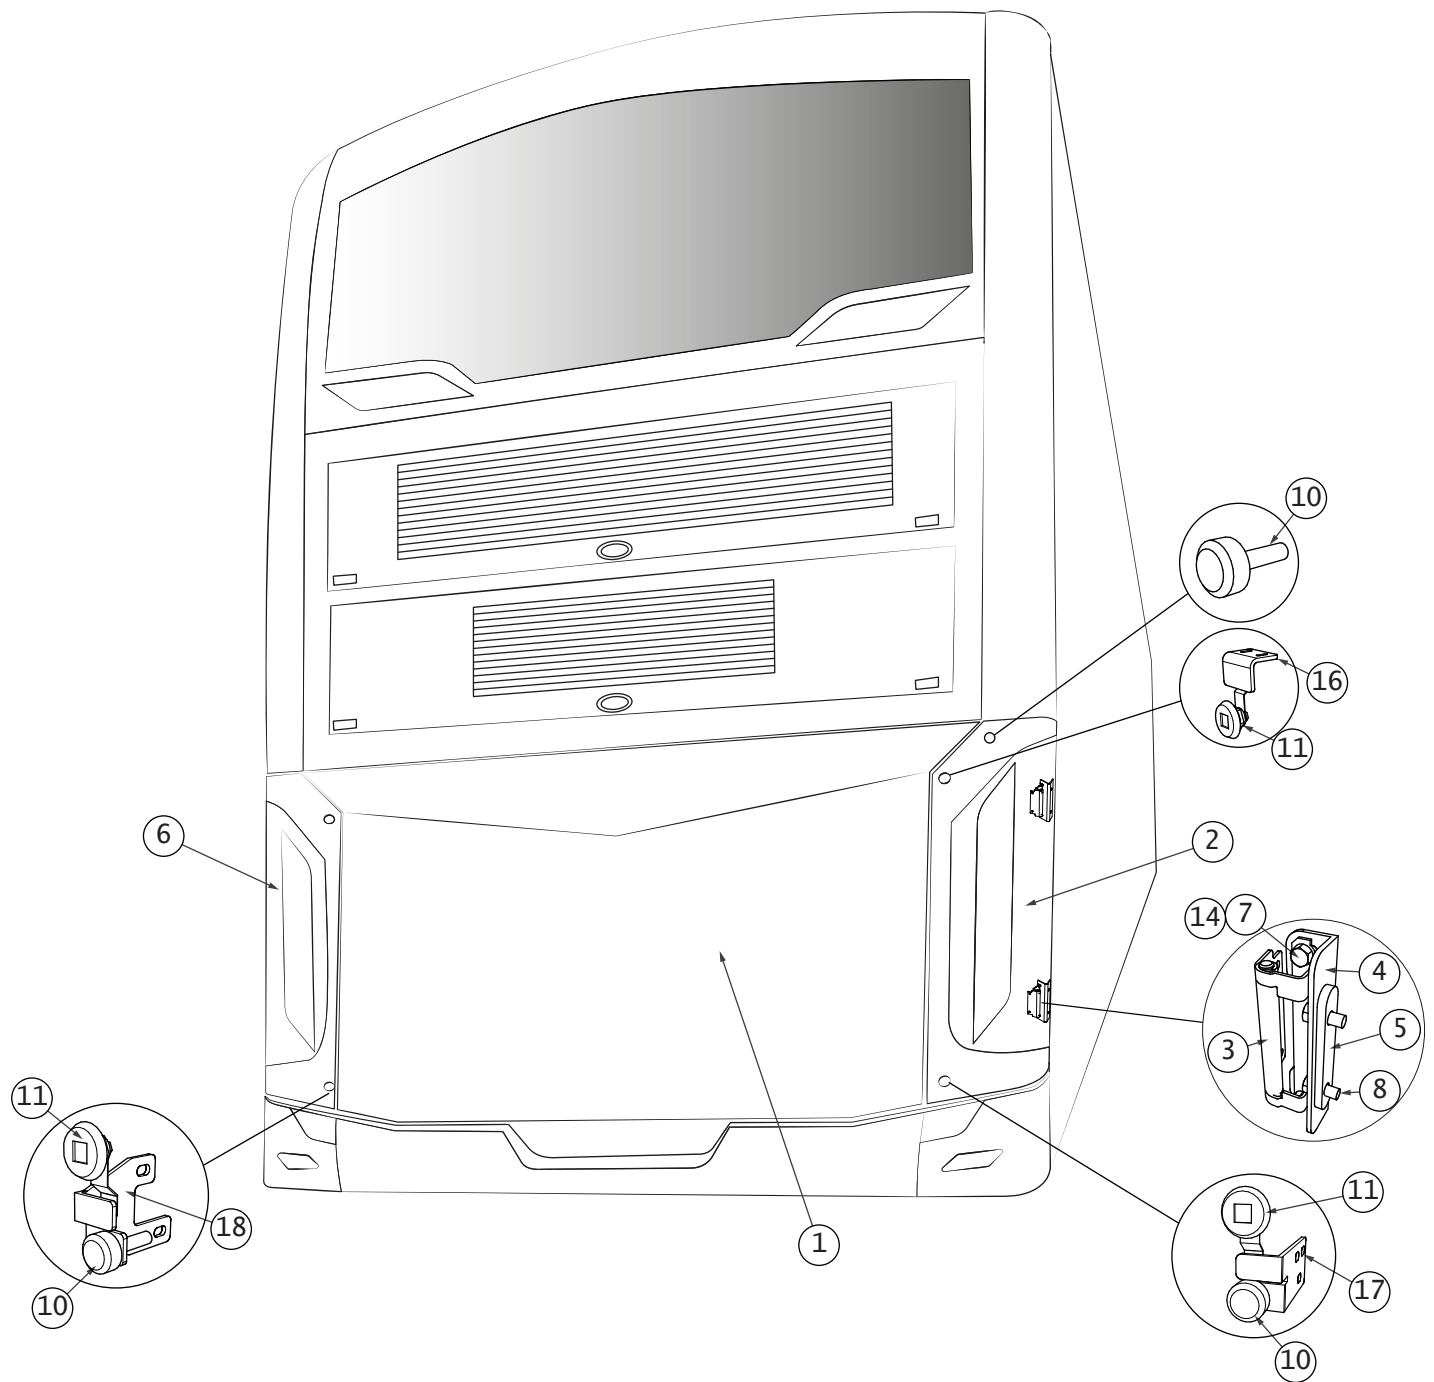

Manufacturing Commercial Vehicles
After Sales Sector
Body Technical Support Department

Body Parts Catalog (BPC)

Model : D113 EV

Version :

Group : 75 - Flaps

Sub : Upper Rear LHS flap

Page No:

NO	P/N	Description	Qty.	Unit
1	PSV/81/489	UPPER LHS FLAP (AUX SH)	1	PCS
2	PSV/81/490	FLY SCREEN ASSY.	1	PCS
3	PSV/81/486	ENGINE FLAP ASSY. - R.HAND HINGE	2	PCS
4	PSV/81/487	(S) R.HAND HINGE	2	PCS
4	PSV/57/026	RAISED LATCH LOCK	2	PCS
5	PSV/81/483	TENSION BELT LG.=145MM	1	PCS
6	PSV/81/491	Side seal. Rubber Sec	2.100	M
7	PSV/56/942	R.Plug Limiter(M8 Lg.60mm Full Thread)	1	PCS
8	PSV/81/481	(ELC) RAL9005 - RADIATOR FLAP ASSY-PLat	1	PCS
9	PSV/12/168	DoveTAIL FEMALE	1	PCS
10	PSV/12/169	DoveTAIL MALE	1	PCS