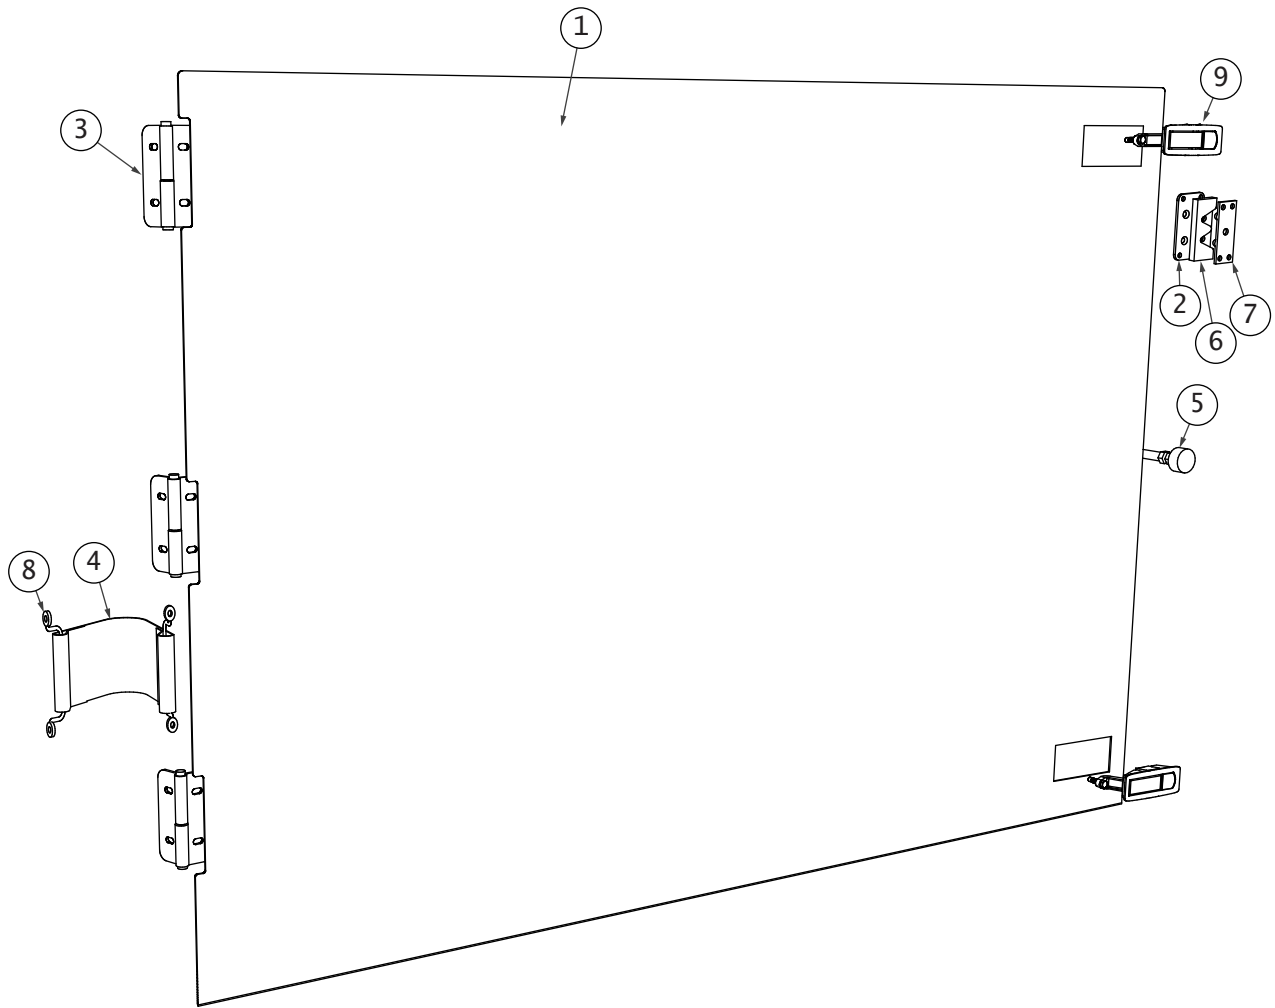

Manufacturing Commercial Vehicles
After Sales Sector
Body Technical Support Department

Body Parts Catalog (BPC)

Model : D113 EV

Version :

Group : 75 - Flaps

Sub : Lower LHS flap

Page No:

NO	P/N	Description	Qty.	Unit
1	PSV/81/504	LOWER LHS FLAP ASSY.{S.P.}	1	PCS
2	PSV/81/481	(ELC) RAL9005 - RADIATOR FLAP ASSY-PLat	1	PCS
3	PSV/81/487	(S) R.HAND HINGE	1	PCS
4	PSV/81/483	TENSION BELT LG.=145MM	1	PCS
5	PSV/56/942	R.Plug Limiter(M8 Lg.60mm Full Thread)	1	PCS
6	PSV/12/169	DoveTAIL MALE	1	PCS
7	PSV/12/168	DoveTAIL FEMALE	1	PCS
8	PSV/13/423	Strap Cap Door	2	PCS
9	PSV/57/026	RAISED LATCH LOCK	2	PCS