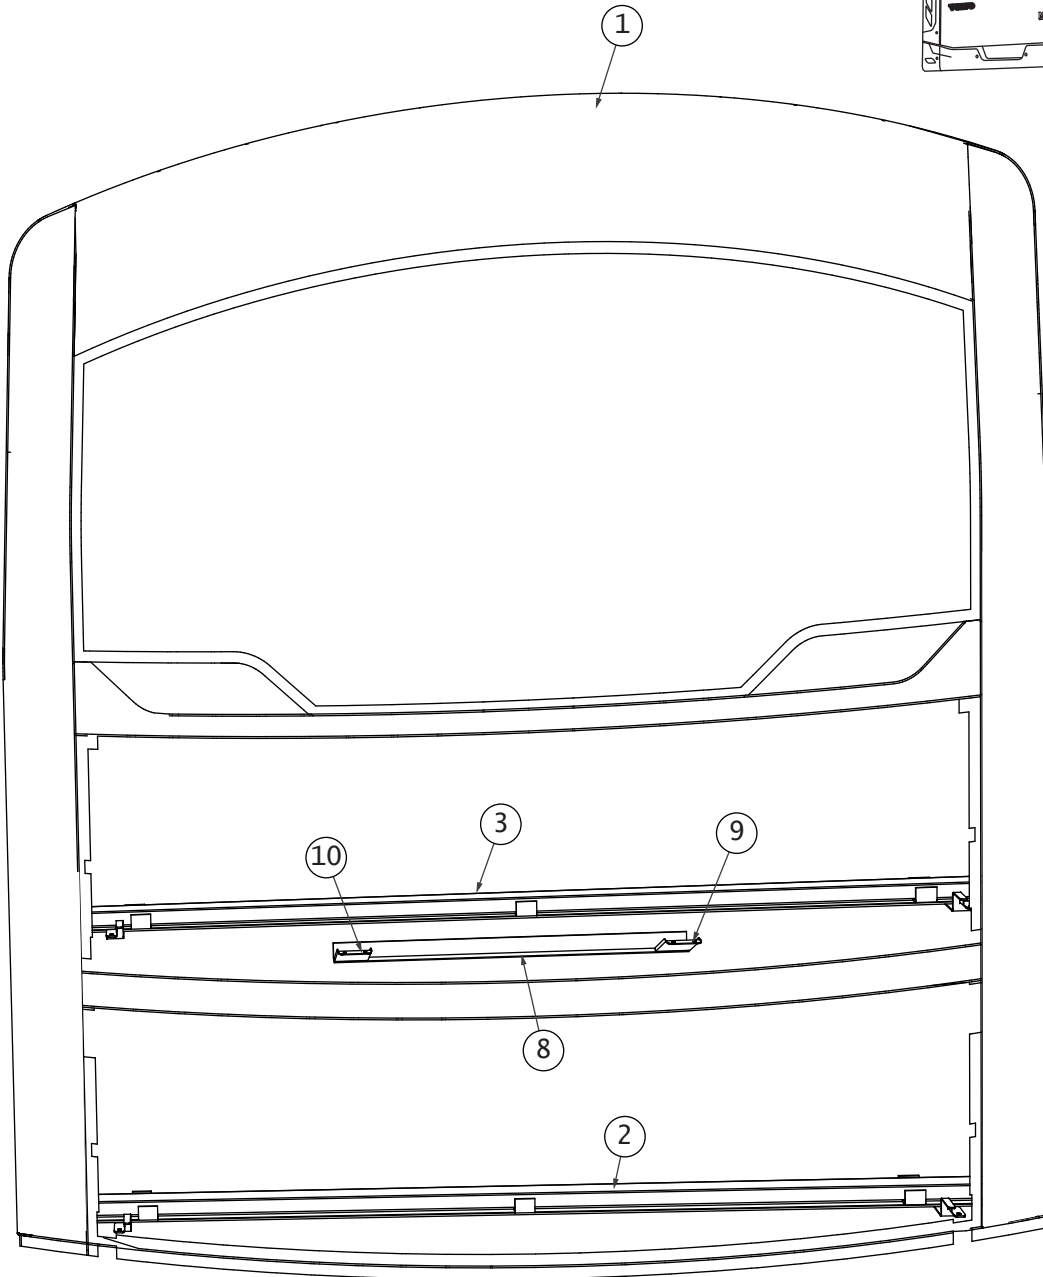

Manufacturing Commercial Vehicles
After Sales Sector
Body Technical Support Department

Body Parts Catalog (BPC)

Group : 64 - Rear Paneling

Model : D113 EV

Sub : Rear Panel

Version :

Page No:

NO	P/N	Description	Qty.	Unit
1	PSV/16/995	GRP - Rear End Fiber Assy	1	PCS
2	PSV/16/996	Rear End Fixation - PILLAR ASSY	1	PCS
3	PSV/16/997	Rear End Fixation - TUBE ASSY	1	PCS
8	PSV/16/998	Rear End Fixation - ANGLE	1	PCS
9	PSV/16/999	Rear End Fixation - bracket	1	PCS
10	PSV/81/407	Rear End Fixation - bracket	1	PCS