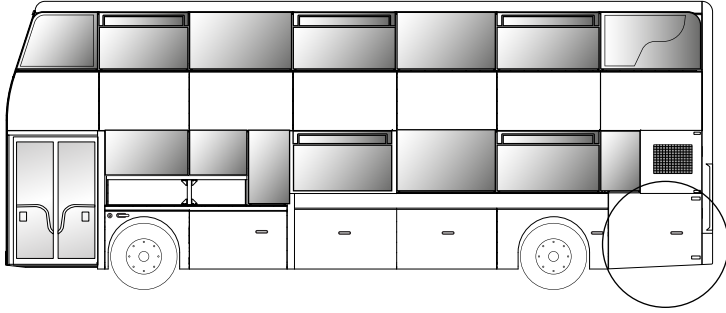

Manufacturing Commercial Vehicles
After Sales Sector
Body Technical Support Department

Body Parts Catalog (BPC)

Model : D113 EV

Version :

Group : 75 - Flaps

Sub : Lower LHS flap

Page No:

NO	P/N	Description	Qty.	Unit
1	PSV/81/504	LOWER LHS FLAP ASSY.{S.P.}	1	PCS
2	PSV/81/481	(ELC) RAL9005 - RADIATOR FLAP ASSY-PLat	1	PCS
3	PSV/81/487	(S) R.HAND HINGE	1	PCS
4	PSV/81/483	TENSION BELT LG.=145MM	1	PCS
5	PSV/56/942	R.Plug Limiter(M8 Lg.60mm Full Thread)	1	PCS
6	PSV/12/169	DoveTAIL MALE	1	PCS
7	PSV/12/168	DoveTAIL FEMALE	1	PCS
8	PSV/13/423	Strap Cap Door	2	PCS
9	PSV/57/026	RAISED LATCH LOCK	2	PCS