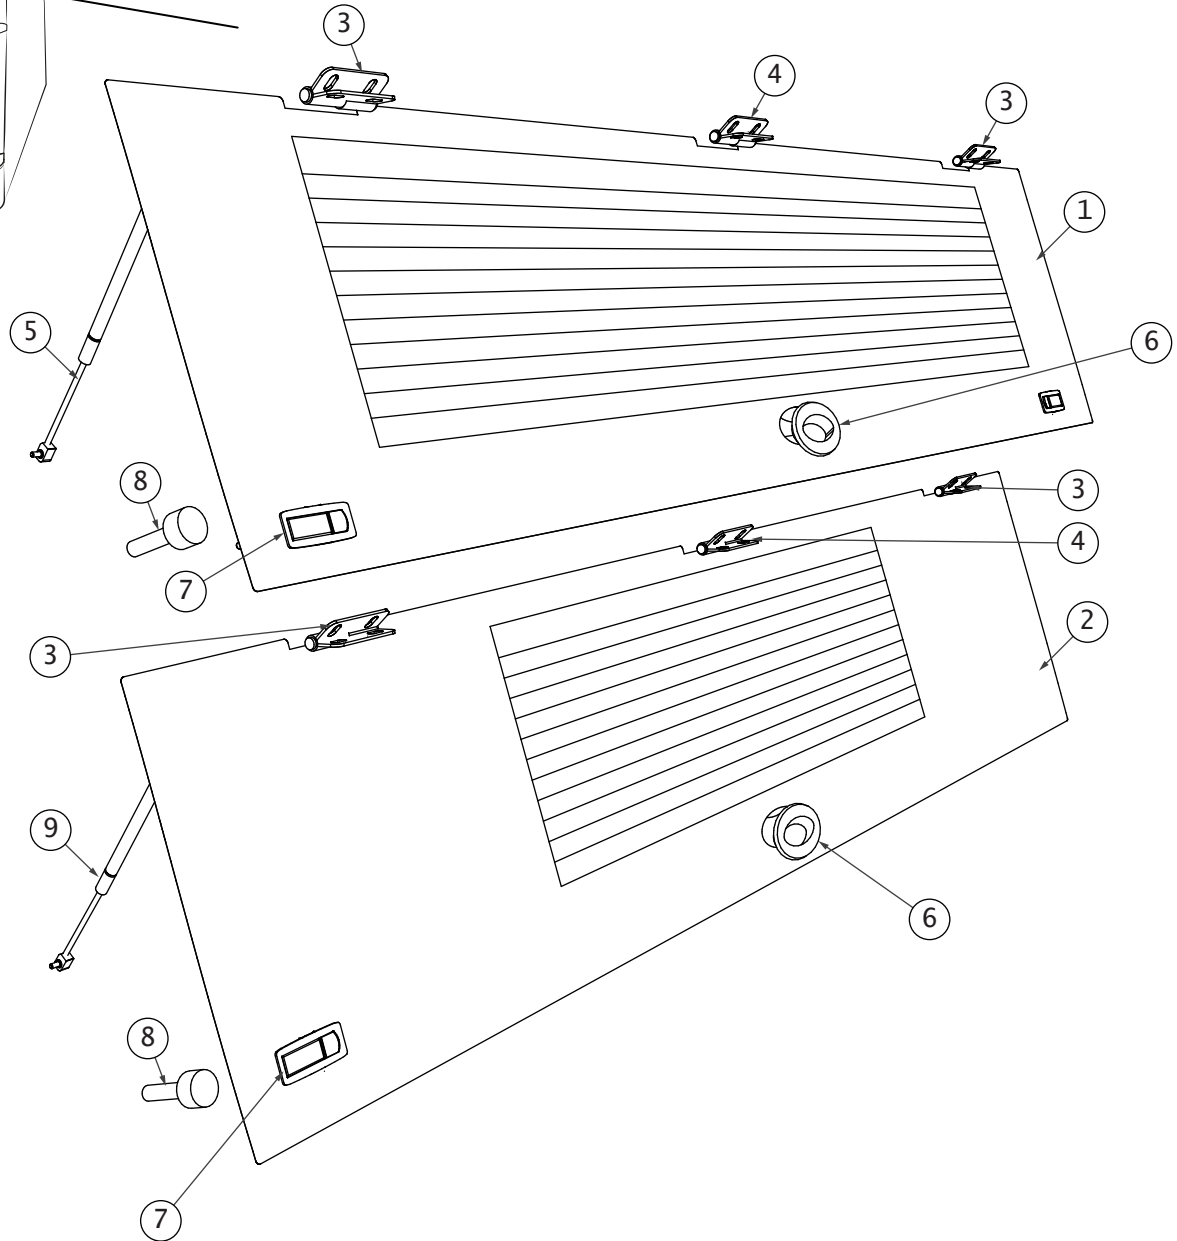

Manufacturing Commercial Vehicles
After Sales Sector
Body Technical Support Department

Body Parts Catalog (BPC)

Model : D113 EV

Version :

Group : 75 - Flaps

Sub : Upper RHS flap

Page No:

NO	P/N	Description	Qty.	Unit
1	PSV/81/505	UPPER RHS FLAP ASSY.{S.P.}	1	PCS
2	PSV/12/168	DoveTAIL FEMALE	1	PCS
3	PSV/81/481	(ELC) RAL9005 - RADIATOR FLAP ASSY-PLat	1	PCS
4	PSV/81/482	ENGINE FLAP ASSY. - L.HAND HINGE	2	PCS
4	PSV/81/488	(S) L.HAND HINGE	2	PCS
5	PSV/12/169	DoveTAIL MALE	1	PCS
6	PSV/13/423	Strap Cap Door	2	PCS
7	PSV/57/026	RAISED LATCH LOCK	2	PCS
8	PSV/56/942	R.Plug Limiter(M8 Lg.60mm Full Thread)	2	PCS
9	PSV/81/483	TENSION BELT LG.=145MM	1	PCS
10	PSV/81/506	UPPER RHS FLAP-CHARGING FLAP	1	PCS
11	PSV/81/507	UPPER RHS FLAP-HINGE	1	PCS
12	PSV/81/508	PUSH TO CLOSE LATCH	1	PCS