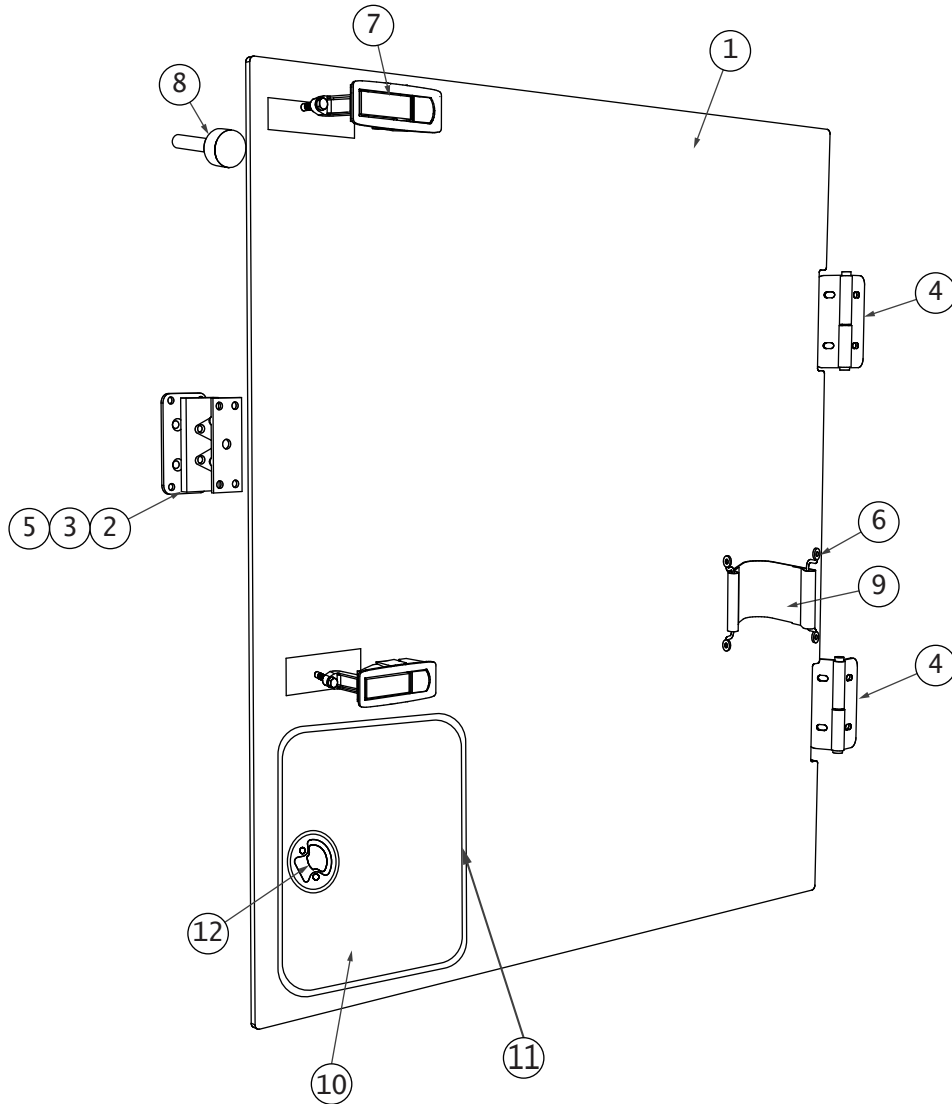

Manufacturing Commercial Vehicles
After Sales Sector
Body Technical Support Department

Body Parts Catalog (BPC)

Model : D113 EV

Version :

Group : 75 - Flaps

Sub : Upper RHS flap

Page No:

NO	P/N	Description	Qty.	Unit
1	PSV/81/505	UPPER RHS FLAP ASSY.{S.P.}	1	PCS
2	PSV/12/168	DoveTAIL FEMALE	1	PCS
3	PSV/81/481	(ELC) RAL9005 - RADIATOR FLAP ASSY-PLat	1	PCS
4	PSV/81/482	ENGINE FLAP ASSY. - L.HAND HINGE	2	PCS
4	PSV/81/488	(S) L.HAND HINGE	2	PCS
5	PSV/12/169	DoveTAIL MALE	1	PCS
6	PSV/13/423	Strap Cap Door	2	PCS
7	PSV/57/026	RAISED LATCH LOCK	2	PCS
8	PSV/56/942	R.Plug Limiter(M8 Lg.60mm Full Thread)	2	PCS
9	PSV/81/483	TENSION BELT LG.=145MM	1	PCS
10	PSV/81/506	UPPER RHS FLAP-CHARGING FLAP	1	PCS
11	PSV/81/507	UPPER RHS FLAP-HINGE	1	PCS
12	PSV/81/508	PUSH TO CLOSE LATCH	1	PCS