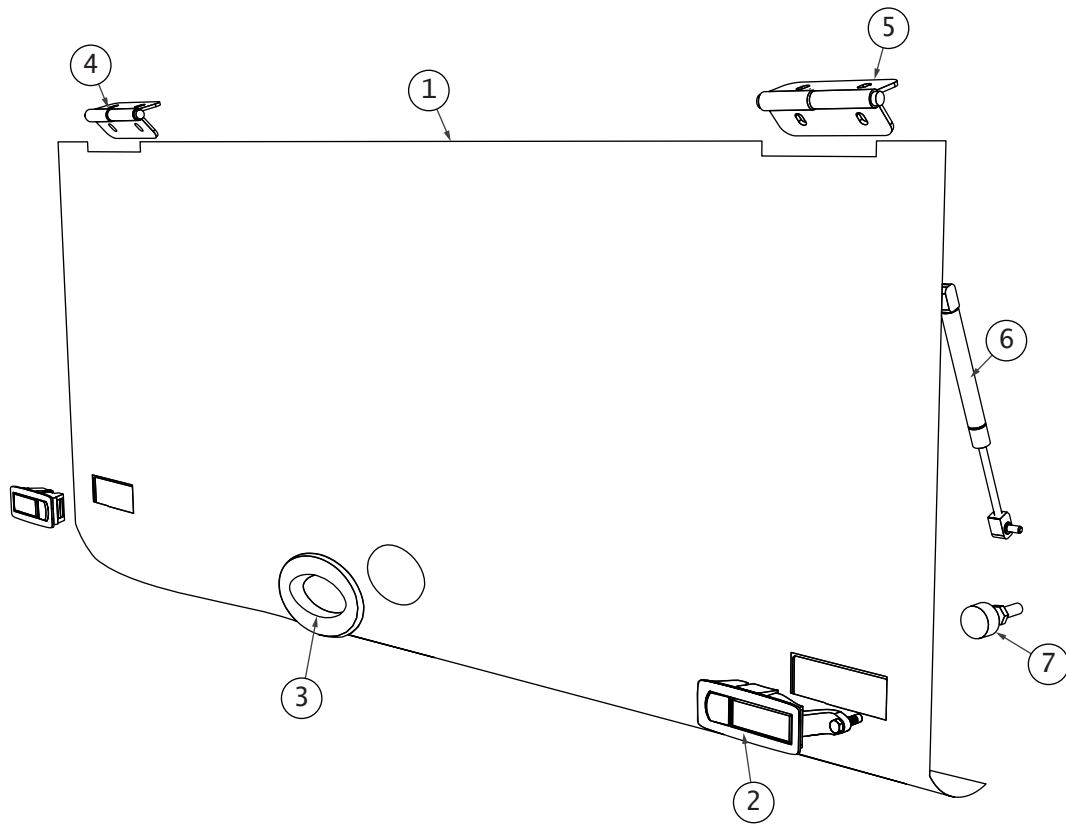

Manufacturing Commercial Vehicles
After Sales Sector
Body Technical Support Department

Body Parts Catalog (BPC)

Model : D113 EV

Version :

Group : 75 - Flaps

Sub : Battery flap

Page No:

NO	P/N	Description	Qty.	Unit
1	PSV/81/484	BATTERY FLAP ASSY.{S.P.}	1	PCS
2	PSV/81/485	Raised Trigger Latch	2	PCS
3	PSV/16/894	Handle	1	PCS
4	PSV/81/486	ENGINE FLAP ASSY. - R.HAND HINGE	1	PCS
5	PSV/81/487	(S) R.HAND HINGE	1	PCS
5	PSV/81/482	ENGINE FLAP ASSY. - L.HAND HINGE	1	PCS
6	PSV/81/488	(S) L.HAND HINGE	1	PCS
6	PSV/104/112	Gas Spring 250N	1	PCS
7	PSV/56/942	R.Plug Limiter(M8 Lg.60mm Full Thread)	2	PCS