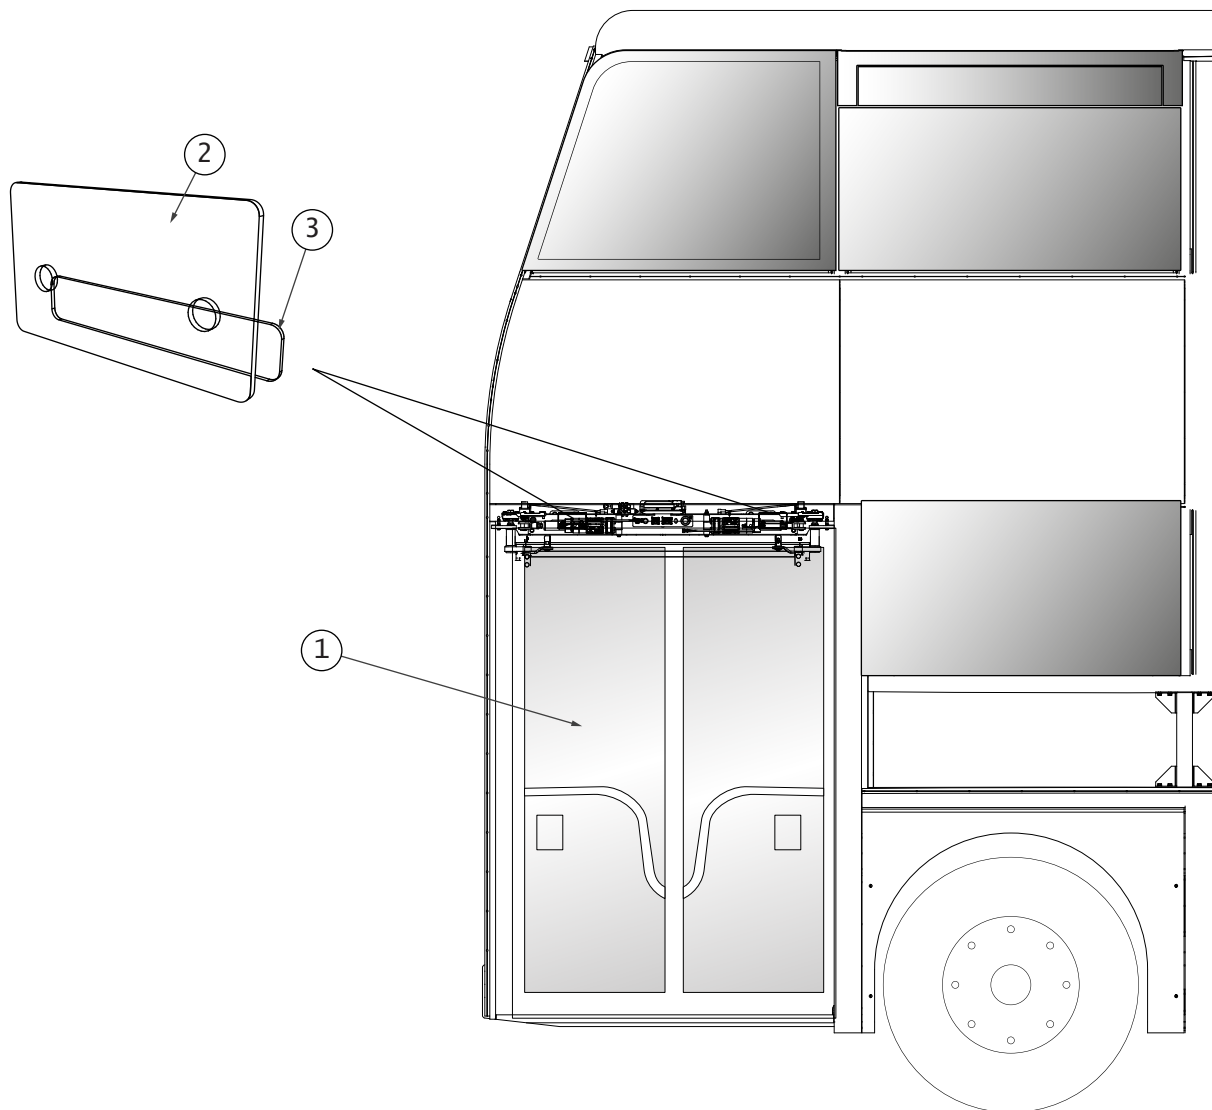

Manufacturing Commercial Vehicles
After Sales Sector
Body Technical Support Department

Body Parts Catalog (BPC)

Group : 72 - Doors

Model : D113 EV

Sub : Front door

Version :

Page No:

NO	P/N	Description	Qty.	Unit
1	PSV/81/476	E-VENTURA DD FR DR IGE4 (GASKET)	1	SET
2	PSV/81/477	(ELC) 9005SS - PLATE	2	PCS
3	PSV/81/478	(ELC) 9005SS - PLATE	2	PCS