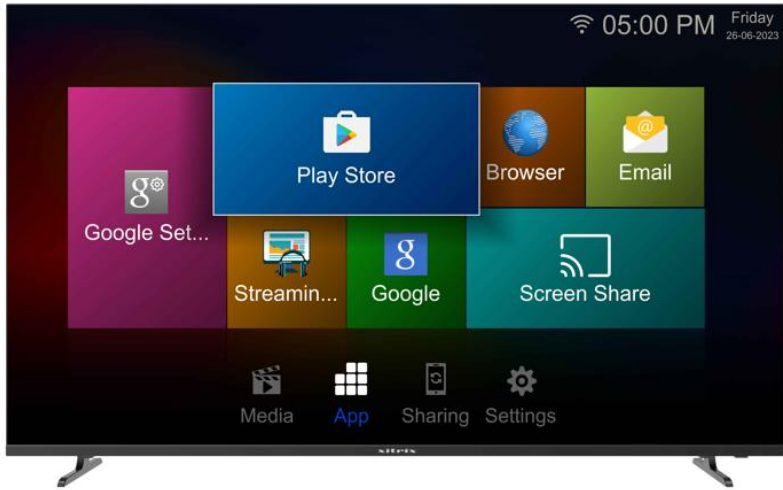

Xitrix 58-inch Android TV

Watch, play, do more on your TV.

- 58" LED panel With Ultra HD 4k resolution
- Quad Core CPU; 4GB RAM, 16GB ROM
- Frameless Bezel Design
- Content apps

Xitrix 58 inch Ultra HD 4k LED Android TV

Model	XPN-DSA5850
Operating System	Android Open Source TV
Preinstalled Apps	Google Play, Youtube, Cast/Castplay (Built-in Screen Mirroring)
Panel size	58" Wide
Aspect ratio	16:9
Viewing angle	H:178°/V:178°
Max.resolution	3840*2160 Ultra HD Resolution
Display color	1.07G
Max. brightness	Typ:300cd/m2
Max. contrast ratio	4000 : 1 ; Dynamic contrast ratio
HDR	HDR10
Response time	6ms
Input / Output signal	3 x HDMI 2.0 (HDCP 2.2); 2 x USB 2.0 Ports, 1 x USB 3.0 Port, RF In, AV In (Mini AV-In), RJ45 Port (Ethernet) HDMI-ARC, HDMI-CEC, SPDIF Out Optical
CPU	ARM Cortex-A55 Quad Core ; Mali-G52 MP2 GPU ; 4GB DDR3 RAM, 16GB Storage
Power consumption	≤155W
Operating voltage	100V-240V a.c. 50/60Hz
Audio Power output	10WX2; Dolby Audio
Bluetooth	Model: BL-M7663BU4 (Wifi +BT) Combo
Wireless	Model: BL-M7663BU4 (Wifi +BT) Combo Wi-Fi AC Connectivity: 2.4G/5G Wireless 2T2R
USB	support:Video/Audio/Image/Text/Compatible with USB 3.0 Connectivity /Cable
Size LxWxH	Size (with stand) LxWxH 1285x278x801mm Size (carton) LxWxH 1422x140x860mm
Weight	Net Weight (with stand) 12.8kg Gross Weight: 16.5kg
Working Environment	Temperature : 5°C~40°C humidity : 20%~80% atmosphere : 86kPa~106kPa
Storage Environment	Temperature : -20°C~55°C humidity : 20%~80%atmosphere : 86kPa~106kPa
Warranty	3 Years Warranty on Parts and Labor
Accessories included	1x Remote Control, 2x AAA Battery, 1 set TV leg stand, 1x TV wall mounting kit, 1x 5 meters HDMI cable, 1x Manual