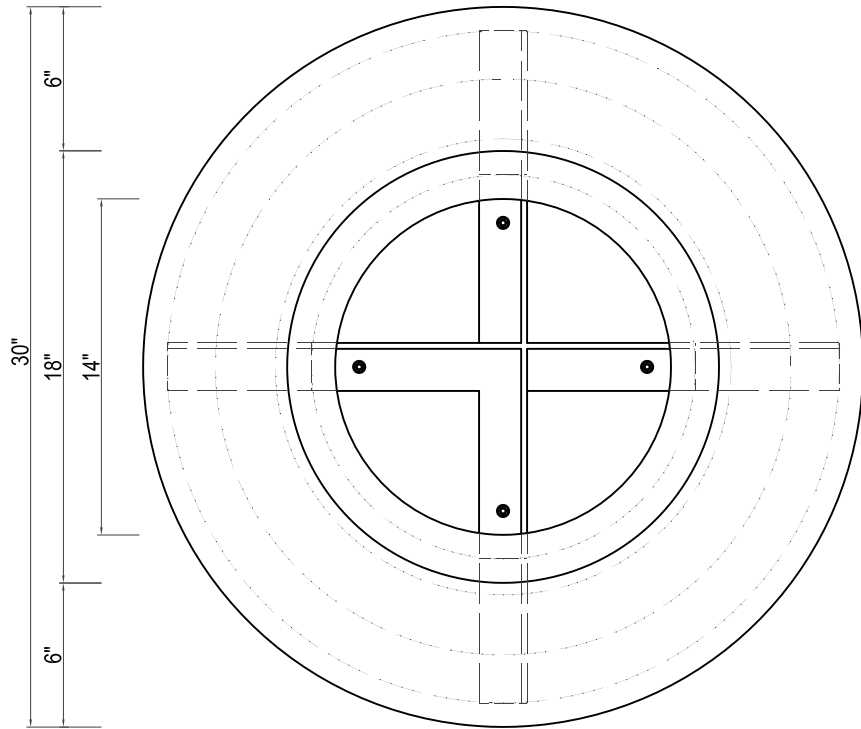

RUND
Ø30"W X 16"H

TOP VIEW

FRONT VIEW