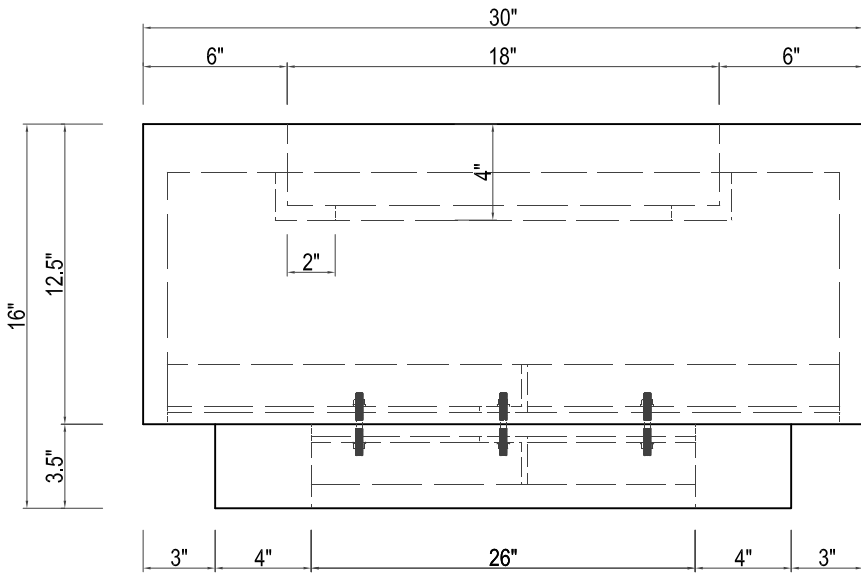

RUND
Ø30"W X 16"H

TOP VIEW

FRONT VIEW