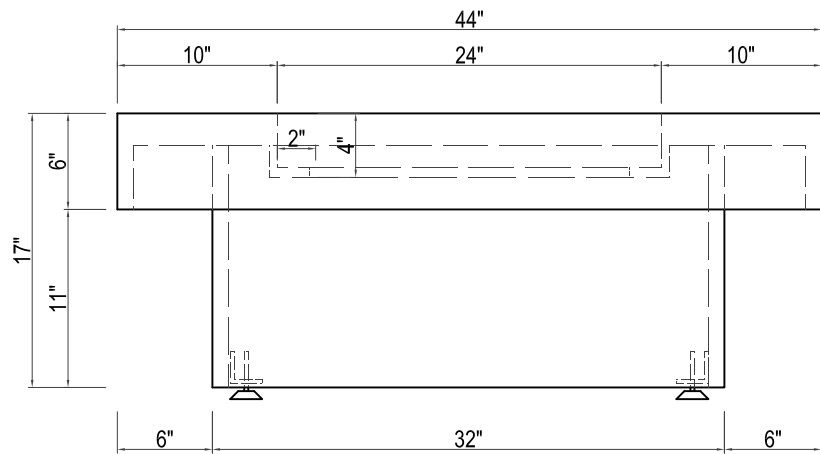

PLATZ
44"W X 44"D X 17"H

TOP VIEW

FRONT VIEW

SIDE VIEW