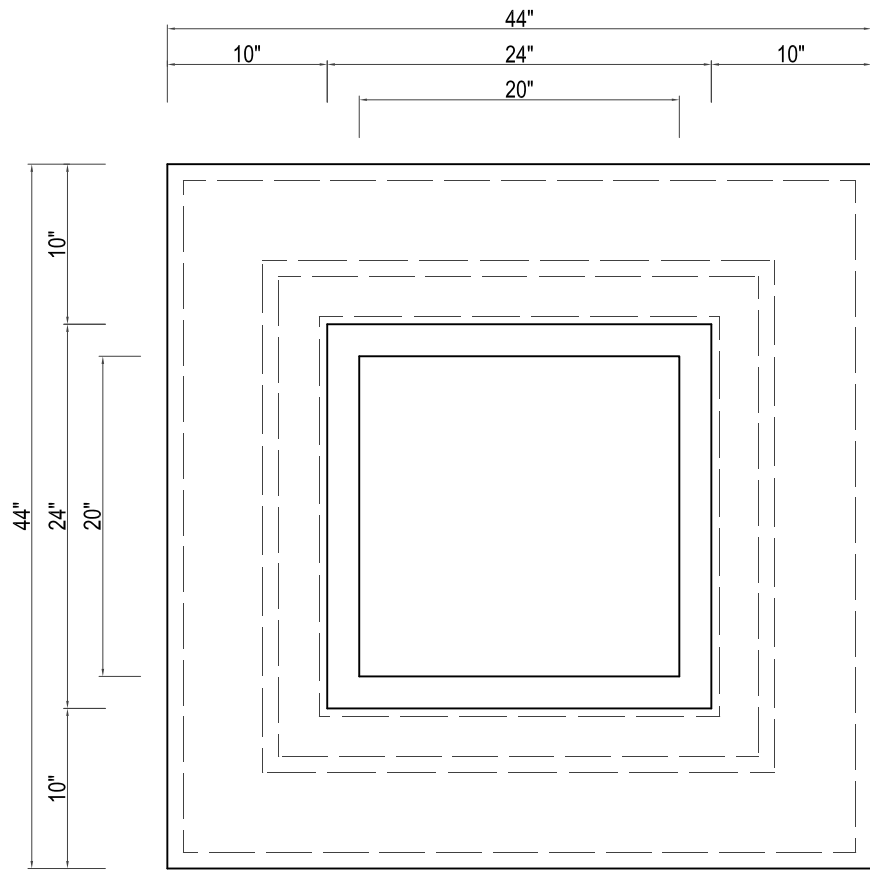

PLATZ
44"W X 44"D X 17"H

TOP VIEW

FRONT VIEW

SIDE VIEW