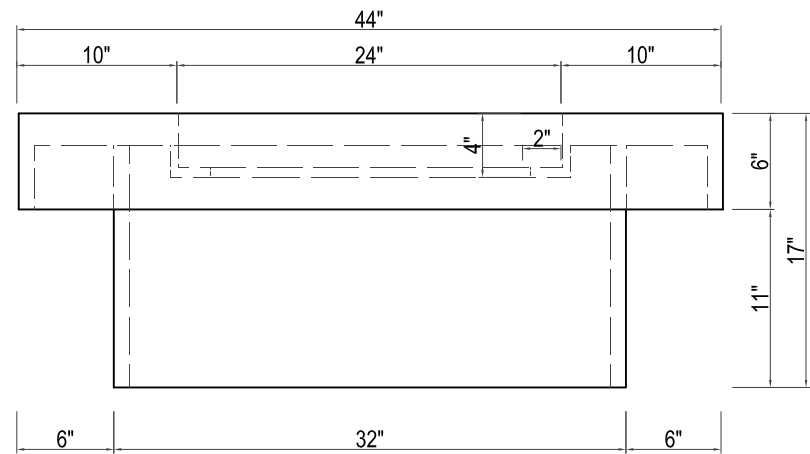

PLATZ
44"W X 44"D X 17"H

TOP VIEW

FRONT VIEW

SIDE VIEW