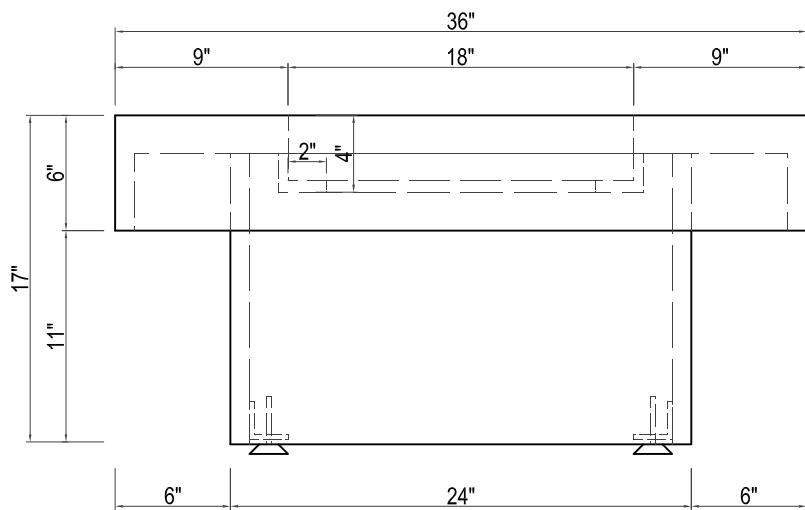

**PLATZ**  
36"W X 36"D X 17"H

TOP VIEW

FRONT VIEW

SIDE VIEW