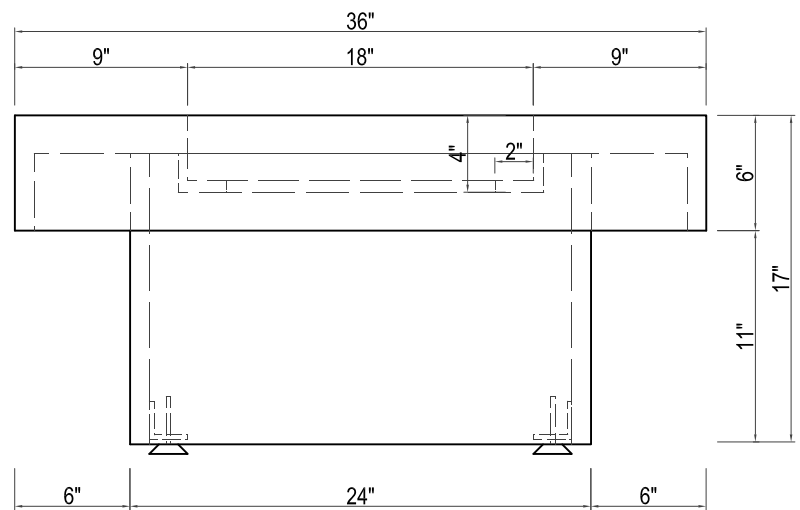

**PLATZ**  
36"W X 36"D X 17"H

TOP VIEW

FRONT VIEW

SIDE VIEW