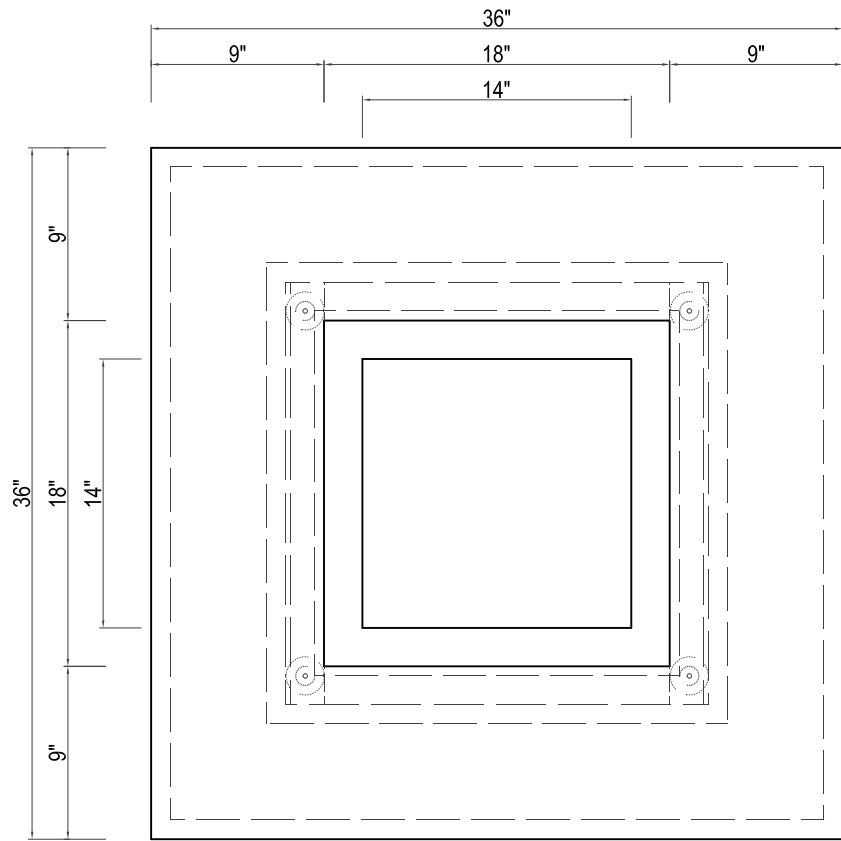

**PLATZ**  
36"W X 36"D X 17"H

TOP VIEW

FRONT VIEW

SIDE VIEW