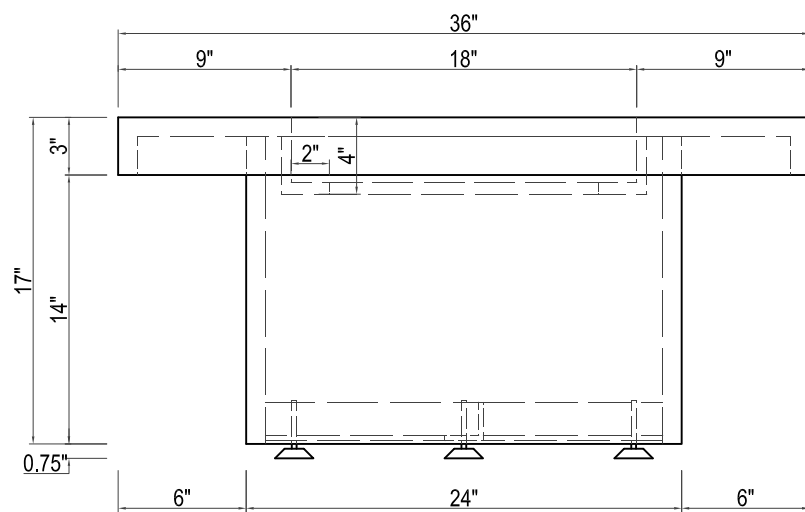

MIRASOL
Ø36"W X 17"H

TOP VIEW

FRONT VIEW