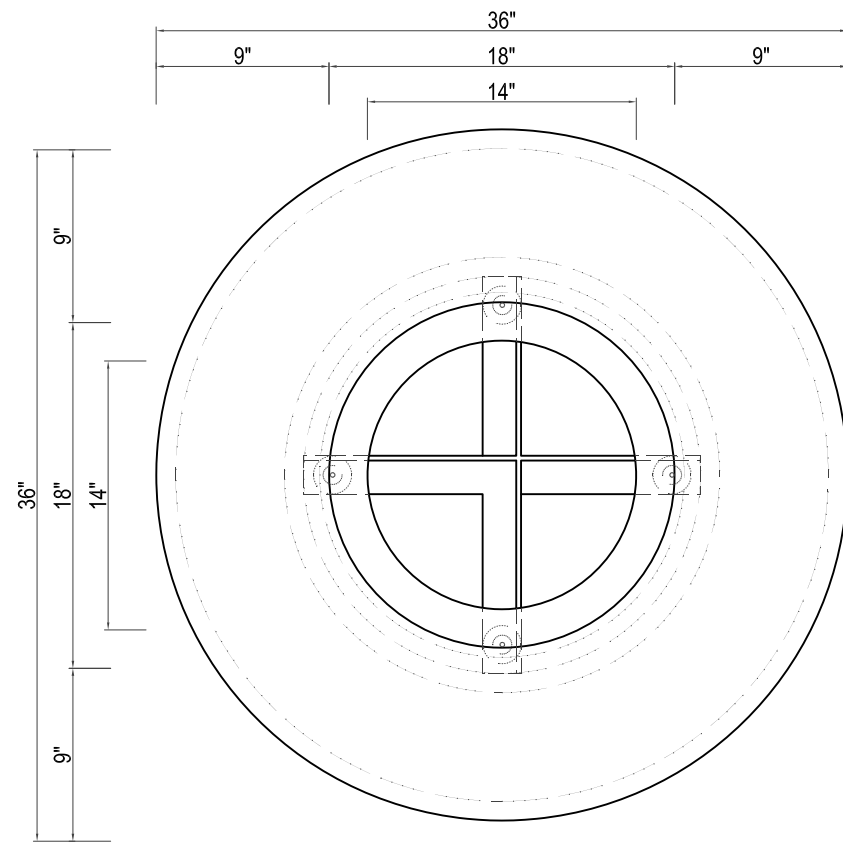

MIRASOL
Ø36"W X 17"H

TOP VIEW

FRONT VIEW