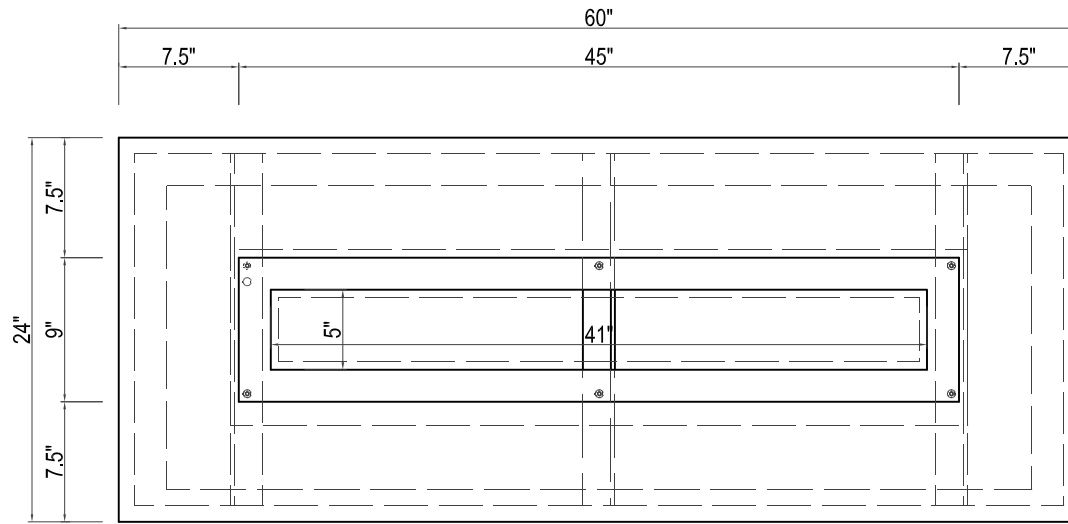

**LINEAL**  
60"W X 24"D X 16"H

TOP VIEW

FRONT VIEW

SIDE VIEW