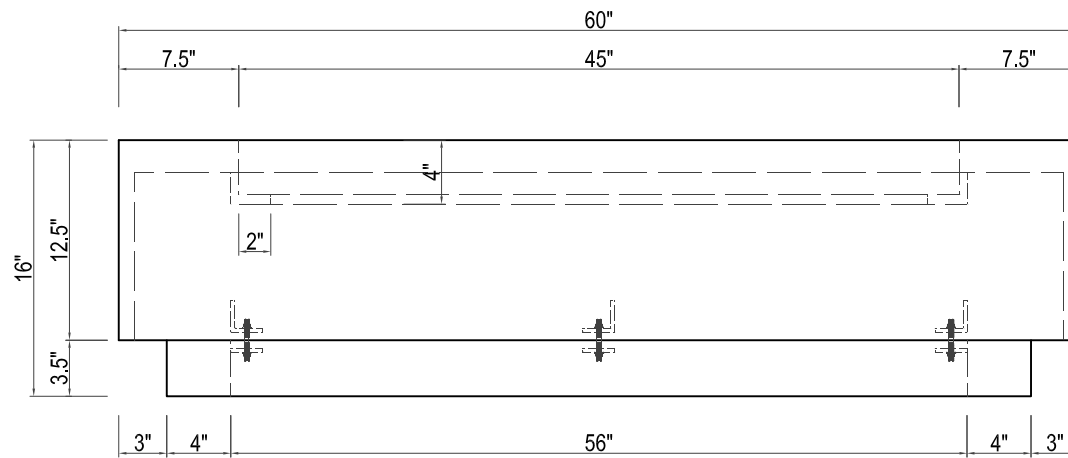

**LINEAL**  
60"W X 24"D X 16"H

TOP VIEW

FRONT VIEW

SIDE VIEW