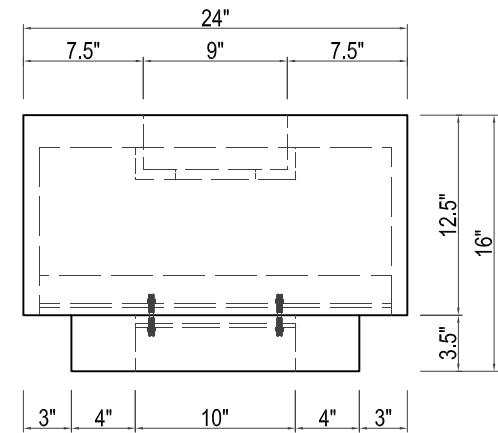

**LINEAL**  
60"W X 24"D X 16"H

TOP VIEW

FRONT VIEW

SIDE VIEW