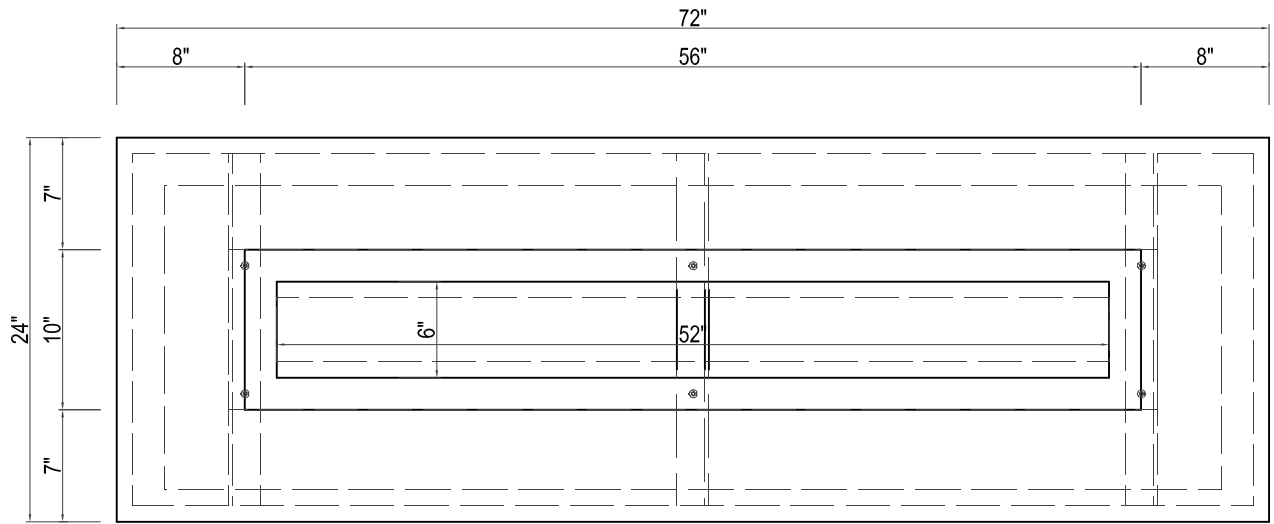

LINEAL
72"W X 24"D X 16"H

TOP VIEW

FRONT VIEW

SIDE VIEW