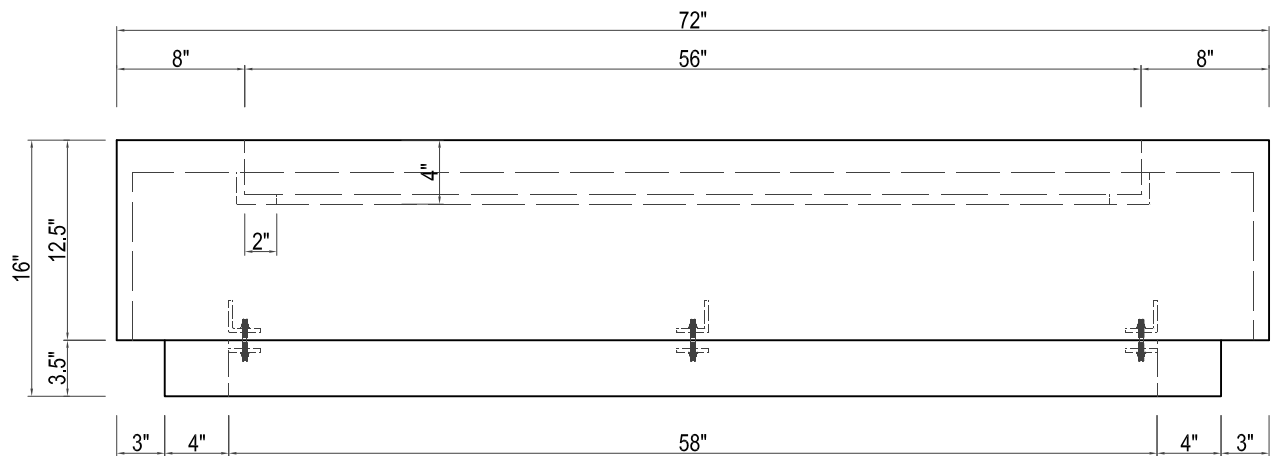

LINEAL
72"W X 24"D X 16"H

TOP VIEW

FRONT VIEW

SIDE VIEW