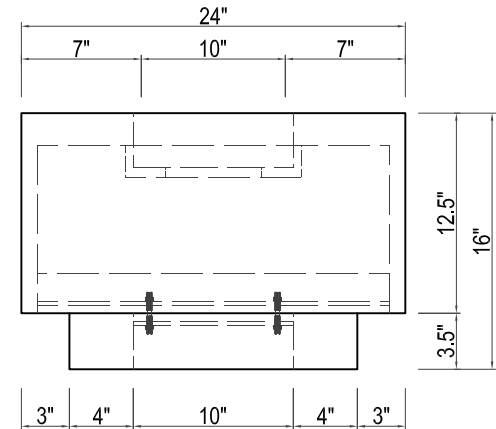

LINEAL
72"W X 24"D X 16"H

TOP VIEW

FRONT VIEW

SIDE VIEW