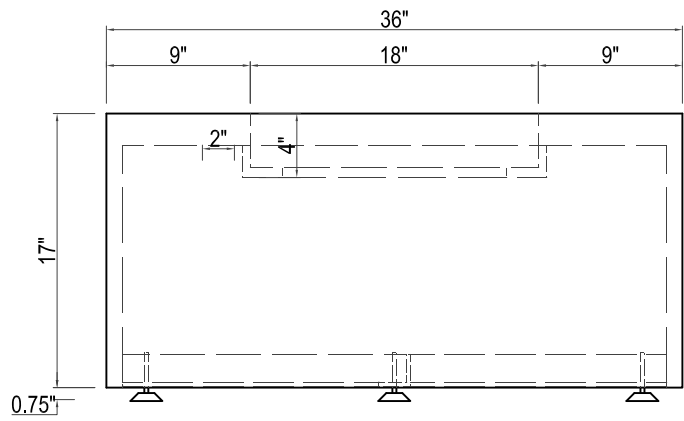

KYLINDROS
Ø36"W X 17"H

TOP VIEW

FRONT VIEW