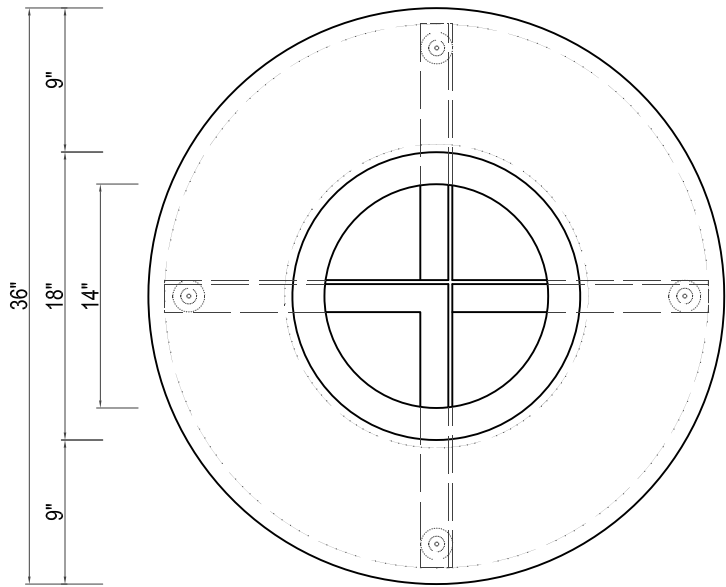

KYLINDROS
Ø36"W X 17"H

TOP VIEW

FRONT VIEW