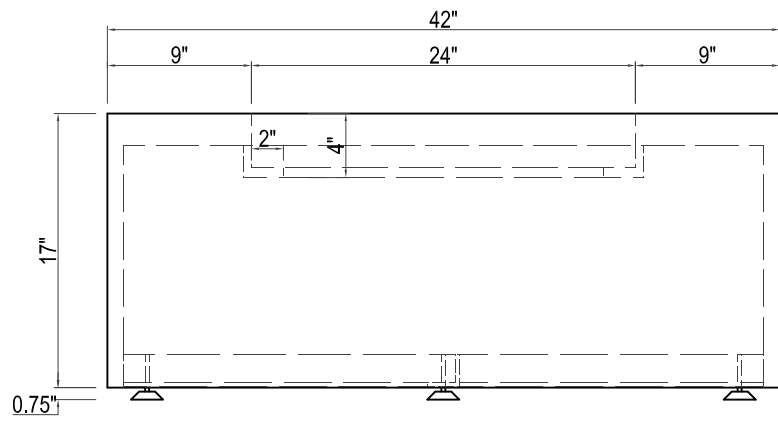

KYLINDROS
Ø42"W X 17"H

TOP VIEW

FRONT VIEW