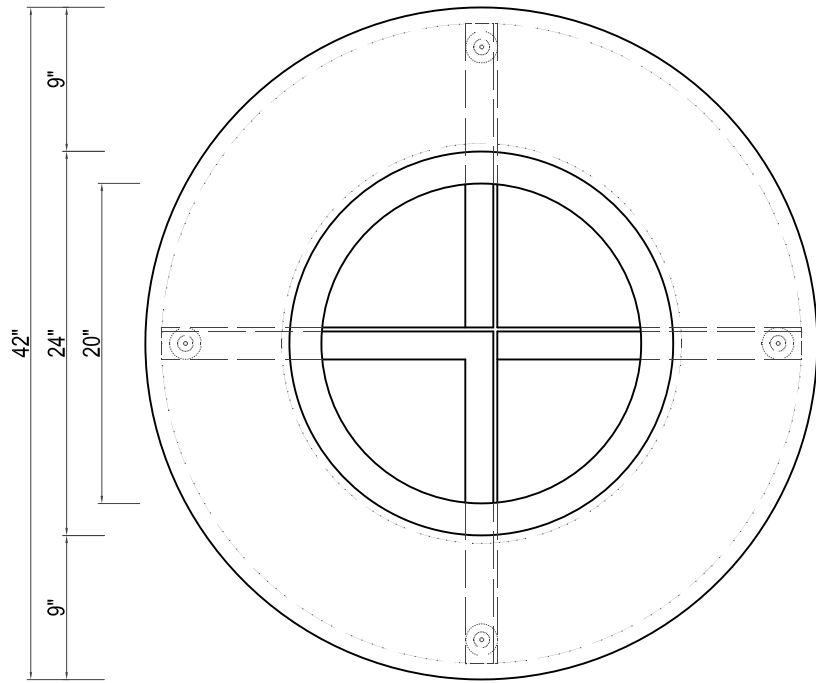

KYLINDROS
Ø42"W X 17"H

TOP VIEW

FRONT VIEW