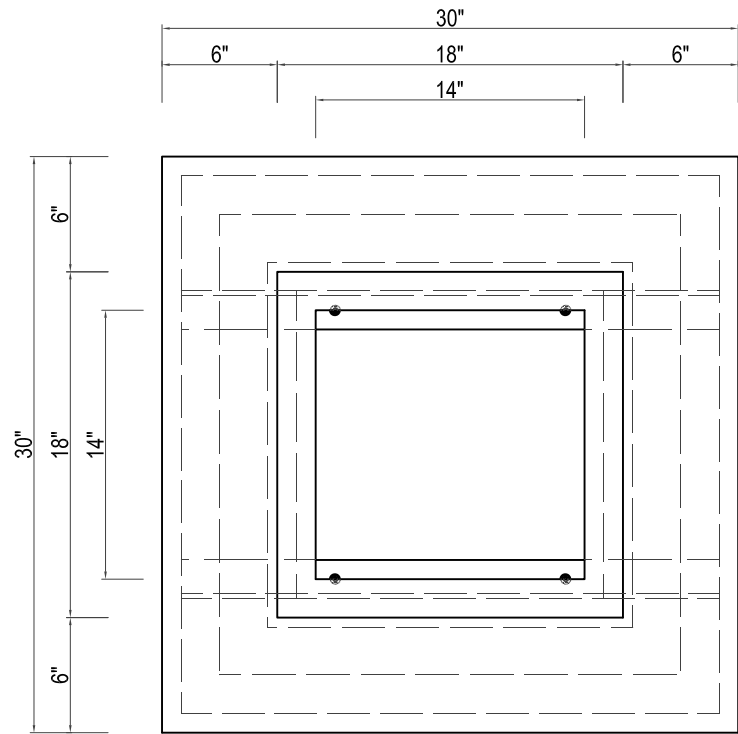

CUBO
30"W X 30"D X 16"H

TOP VIEW

FRONT VIEW

SIDE VIEW