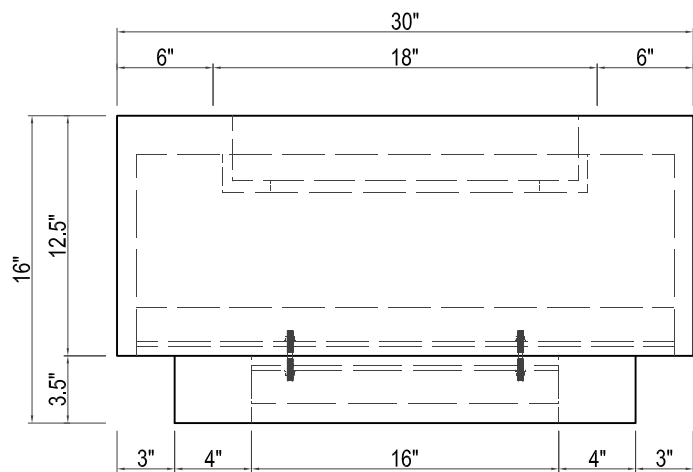

CUBO
30"W X 30"D X 16"H

TOP VIEW

FRONT VIEW

SIDE VIEW