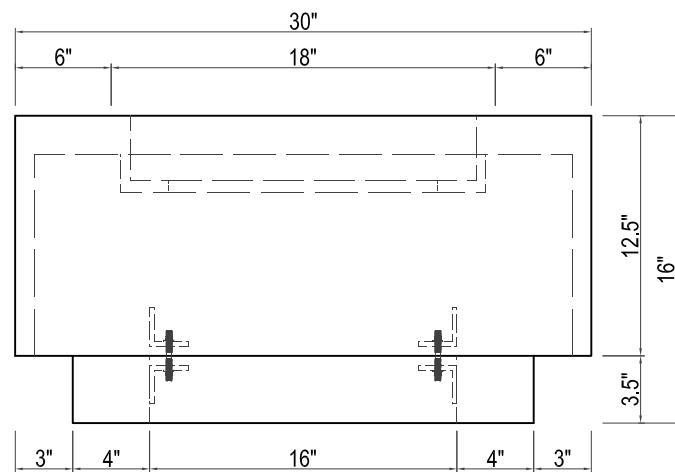

CUBO
30"W X 30"D X 16"H

TOP VIEW

FRONT VIEW

SIDE VIEW