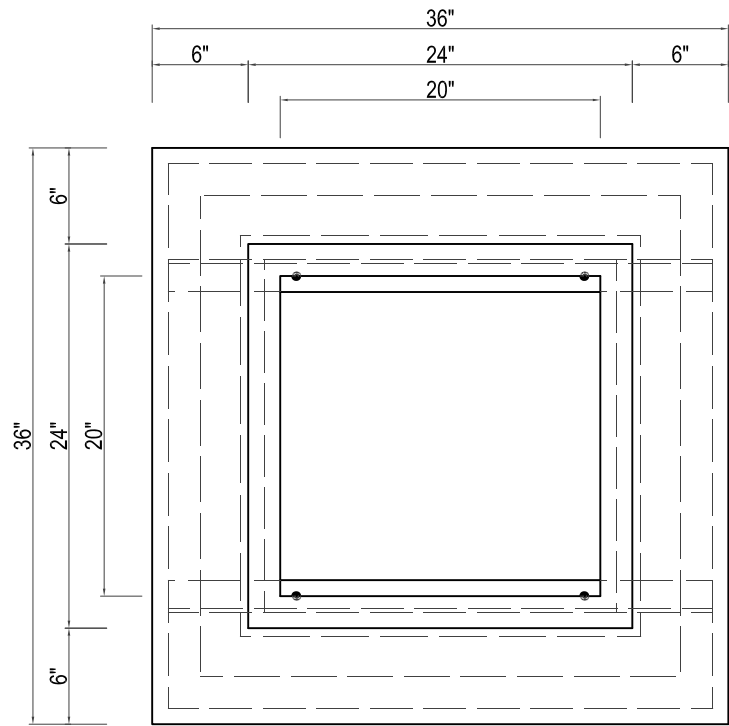

CUBO
36"W X 36"D X 16"H

TOP VIEW

FRONT VIEW

SIDE VIEW