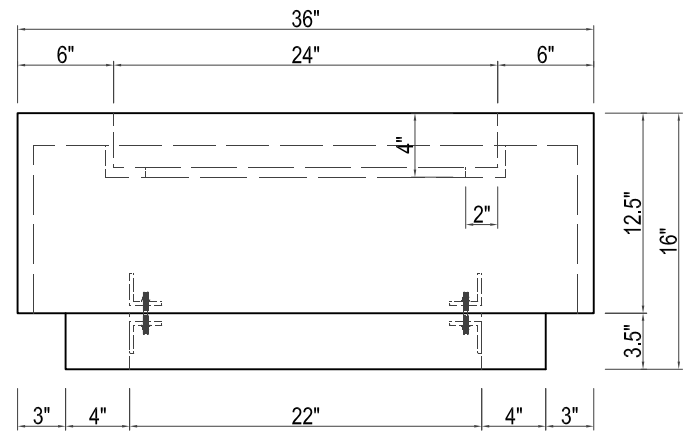

CUBO
36"W X 36"D X 16"H

TOP VIEW

FRONT VIEW

SIDE VIEW