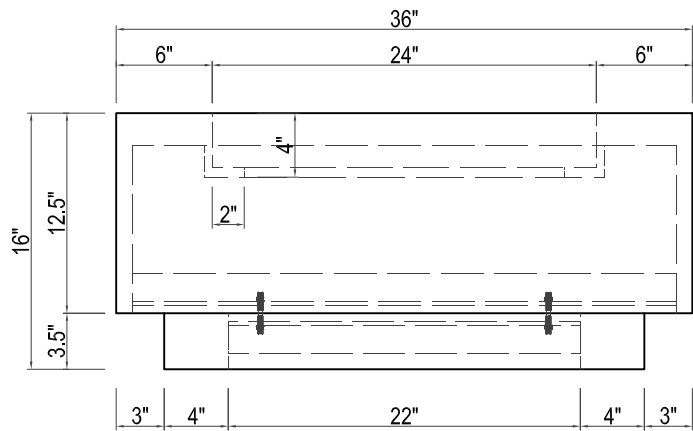

CUBO
36"W X 36"D X 16"H

TOP VIEW

FRONT VIEW

SIDE VIEW