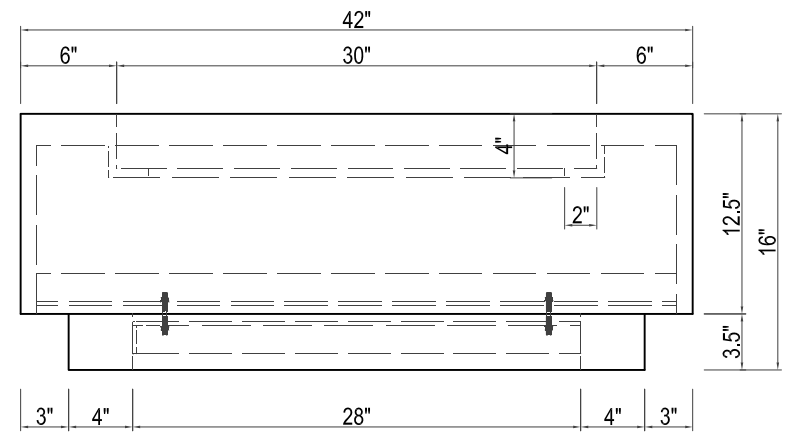

CUBO
42"W X 42"D X 16"H

TOP VIEW

FRONT VIEW

SIDE VIEW