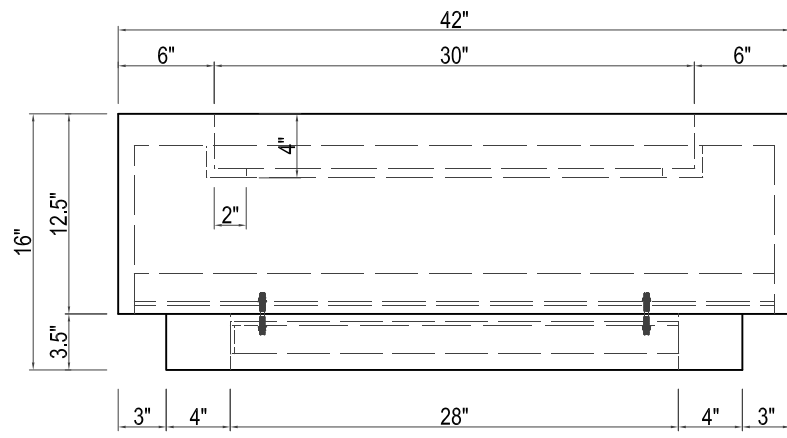

CUBO
42"W X 42"D X 16"H

TOP VIEW

FRONT VIEW

SIDE VIEW