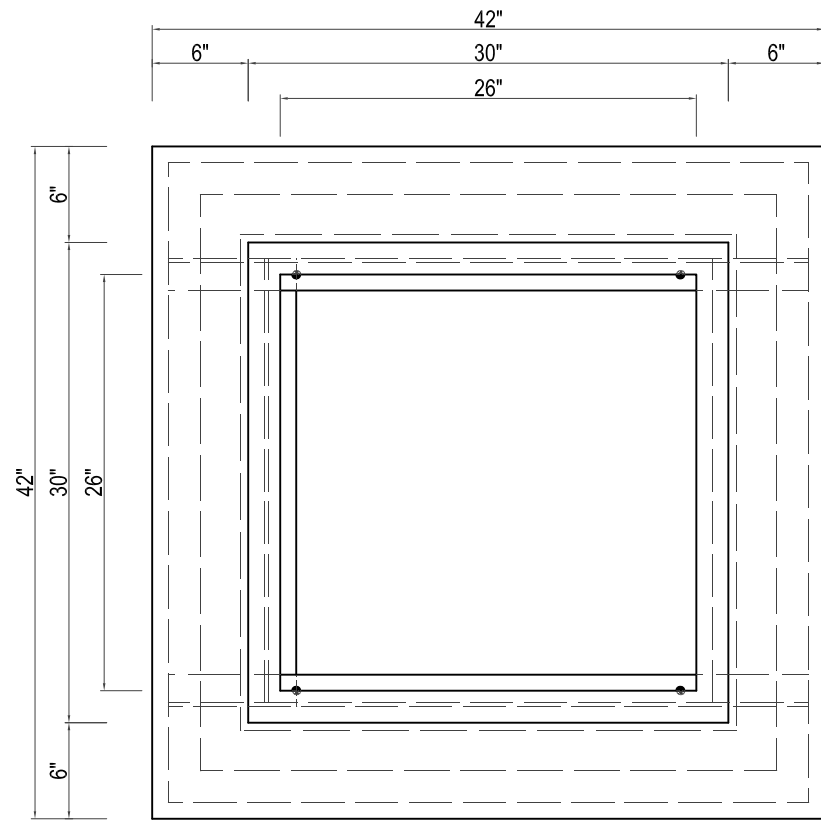

CUBO
42"W X 42"D X 16"H

TOP VIEW

FRONT VIEW

SIDE VIEW