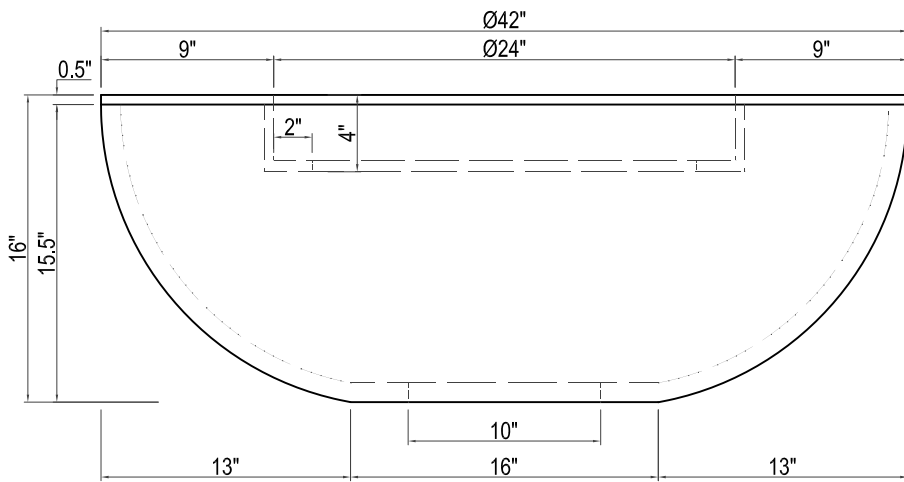

CONIQUE CYLINDRICAL
Ø42" X 16"H

TOP VIEW

FRONT VIEW