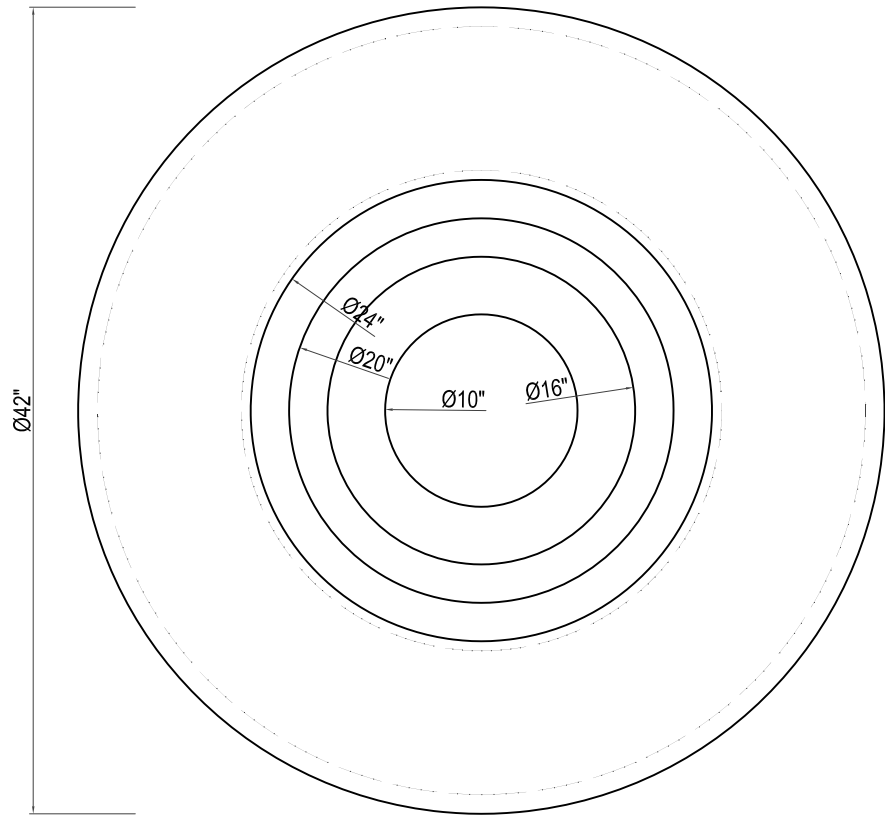

CONIQUE CYLINDRICAL
Ø42" X 16"H

TOP VIEW

FRONT VIEW