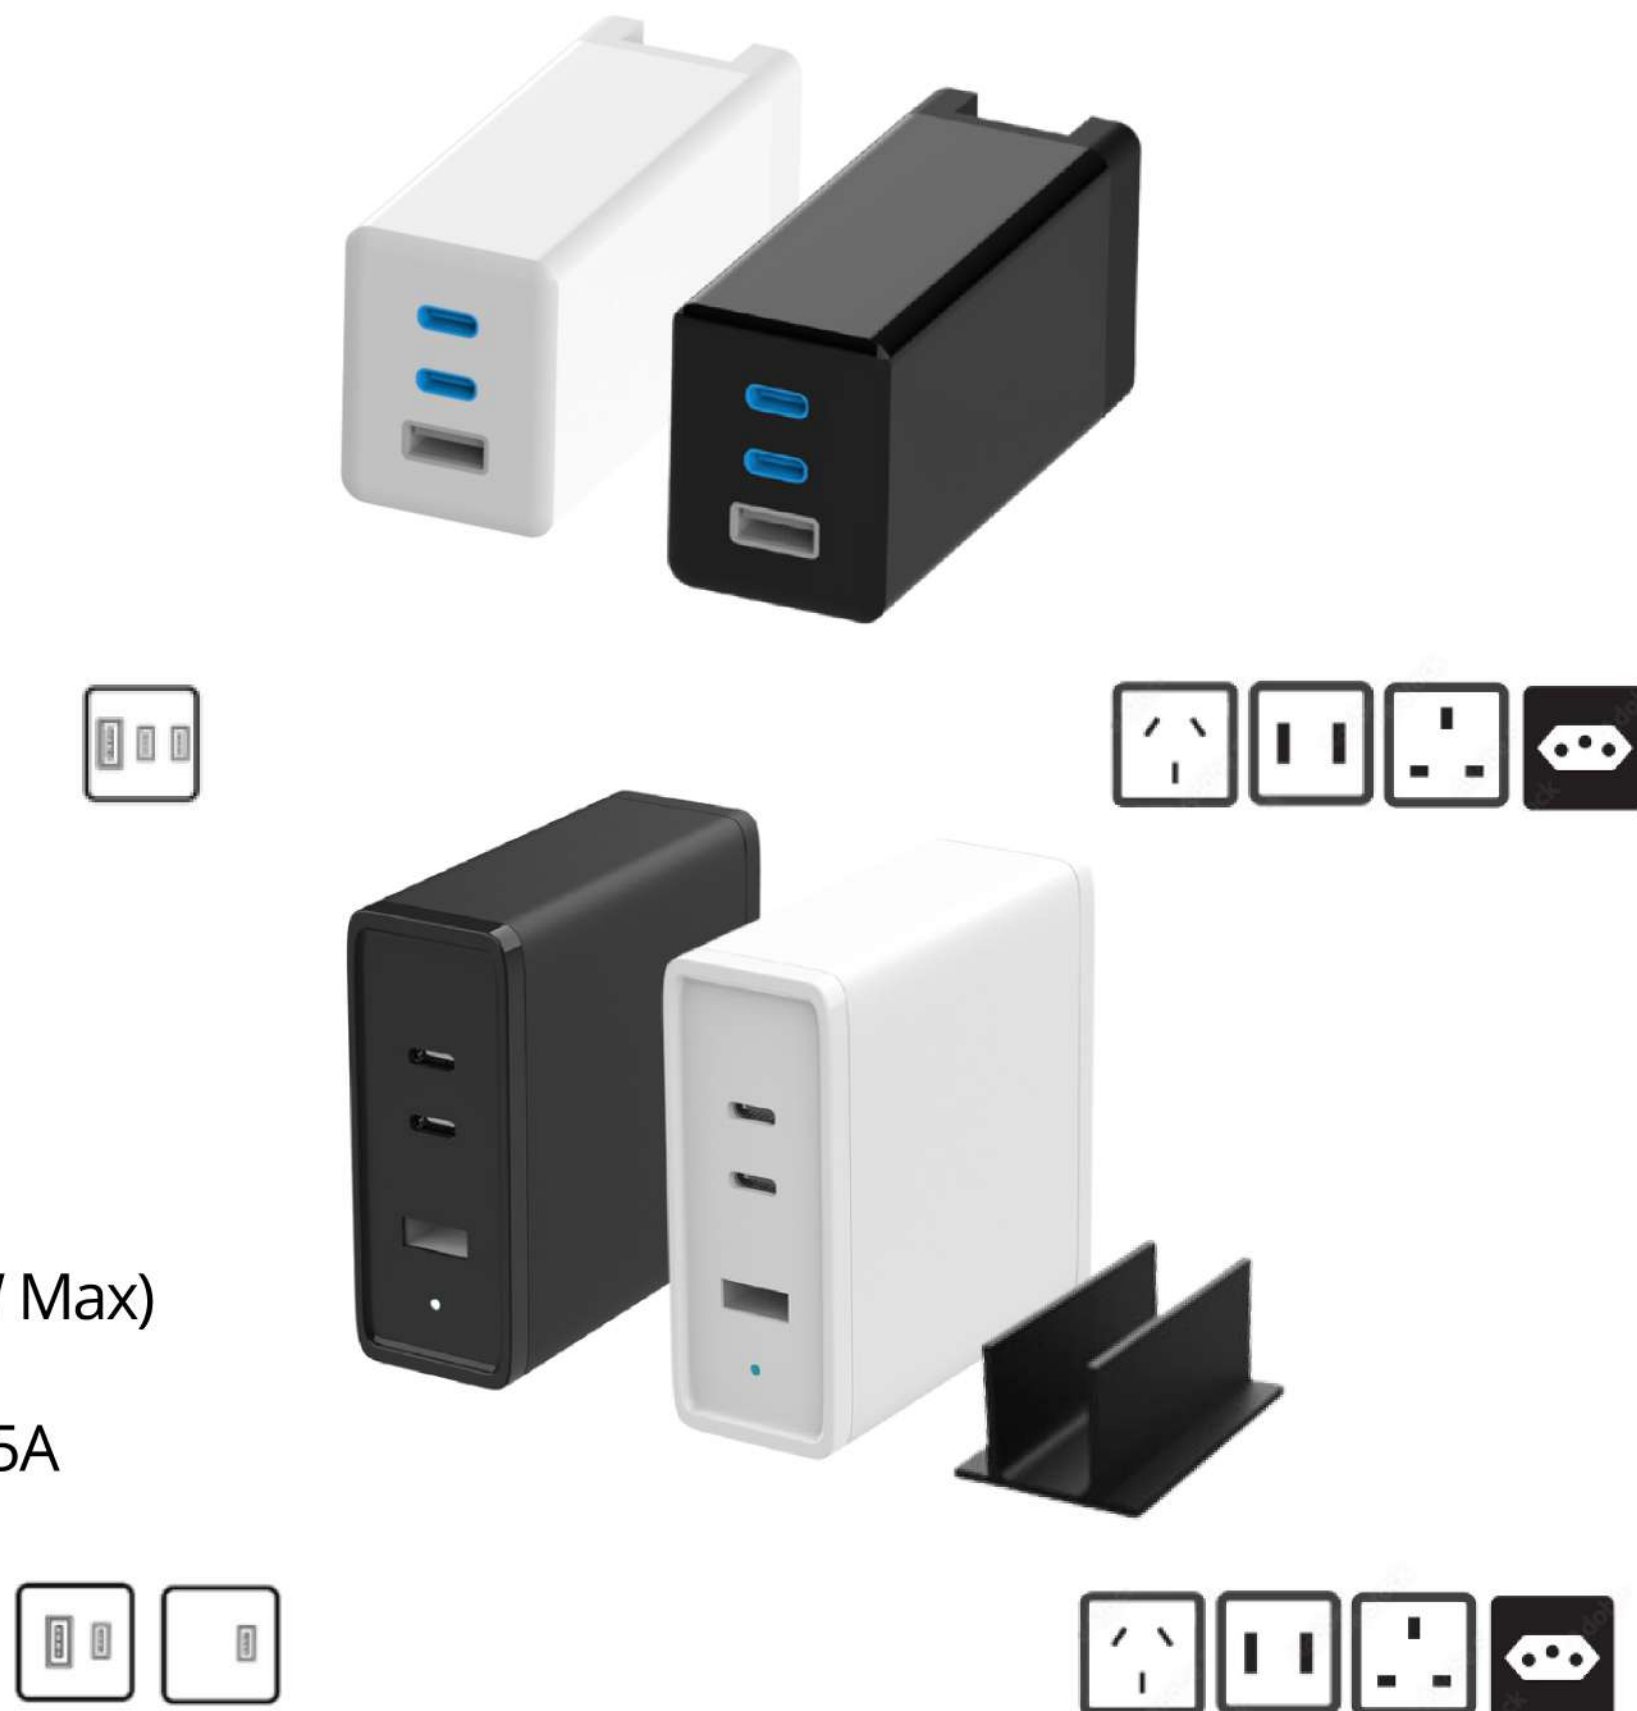

**Output:

USB-C1: 5V=3A/9V=3A/12V=3A/15V=3A/20V=5A/28V=5A(140W Max)

USB-C2: 5V=3A/9V=3A/12V=3A/15V=3A/20V=5A(100W Max)

USB-A: 5V=3A/9V=2A/12V=1.5A(18W Max), SCP:5V=4.5A/4.5V=5A

Total Power: 140W Max

**Case Size: 78 x 77 x 30mm