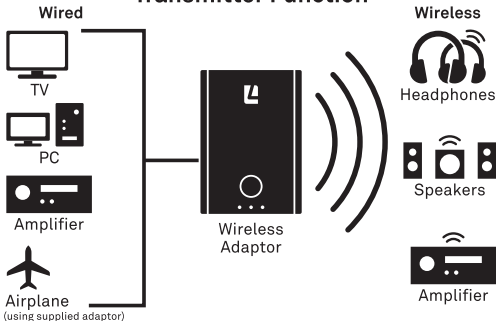

## Power Supply:

**Charging Status**  
Charging: red light is on constantly  
Red light will turn off when fully charged

**Low Power**  
Red light flashes 3 times

## Transmitter Function

# Transmitter Function

**NOTE:** Transmitter and Receiver functions cannot be used at the same time

Insert aux cable into transmitter port

Connect transmitter to music device

Press button for 3 sec to power on. Blue light will flash, searching for connection