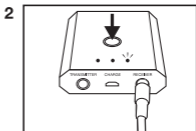

Press button for 3 sec to power on. Blue light will flash, searching for connection