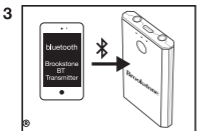

# Transmitter Function

**NOTE:** Transmitter and Receiver functions cannot be used at the same time

Insert aux cable into transmitter port

Connect transmitter to music device

Press button for 3 sec to power on. Blue light will flash, searching for connection

Pair Bluetooth® headset. Should auto-connect in Bluetooth® pairing mode

After a successful connection, the blue light will remain on

Play music from Bluetooth® device to your headphones or other amplifier

# Receiver Mode

Insert aux cable into receiver port

Press button for 3 sec to power on. Blue light will flash, searching for connection

Connect Bluetooth® device. Search for “LE20BTT”

After a successful connection, the blue light will remain on