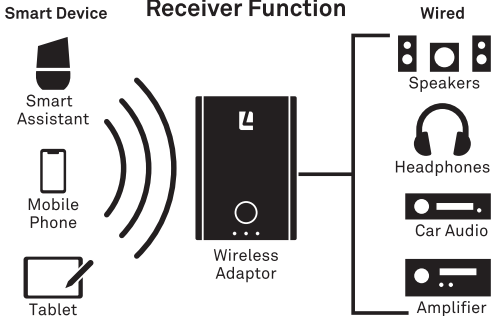

## Power Supply:

**Charging Status**  
Charging: red light is on constantly  
Red light will turn off when fully charged

**Low Power**  
Red light flashes 3 times

## Transmitter Function

# Transmitter Function

**NOTE:** Transmitter and Receiver functions cannot be used at the same time

Insert aux cable into transmitter port

Connect transmitter to music device

Press button for 3 sec to power on. Blue light will flash, searching for connection