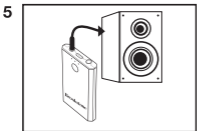

# Receiver Mode

Insert aux cable into receiver port

Press button for 3 sec to power on. Blue light will flash, searching for connection

Connect Bluetooth® device. Search for “LE20BTT”

After a successful connection, the blue light will remain on