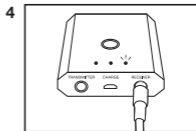

# Receiver Mode

Insert aux cable into receiver port

Press button for 3 sec to power on. Blue light will flash, searching for connection

Connect Bluetooth® device. Search for “LE20BTT”

After a successful connection, the blue light will remain on