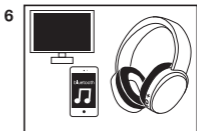

Play music from Bluetooth® device to your headphones or other amplifier