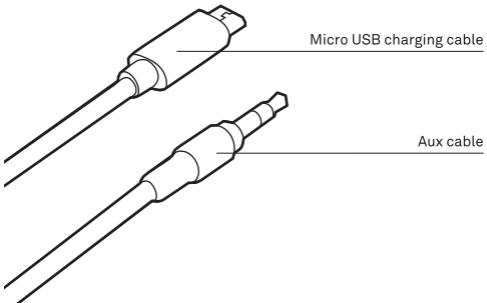

## Power Supply:

**Charging Status**  
Charging: red light is on constantly  
Red light will turn off when fully charged

**Low Power**  
Red light flashes 3 times