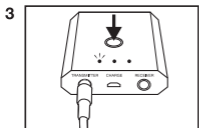

# Transmitter Function

**NOTE:** Transmitter and Receiver functions cannot be used at the same time

Insert aux cable into transmitter port

Connect transmitter to music device

Press button for 3 sec to power on. Blue light will flash, searching for connection