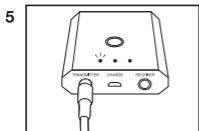

After a successful connection, the blue light will remain on