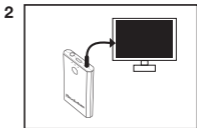

## Receiver Function

# Transmitter Function

**NOTE:** Transmitter and Receiver functions cannot be used at the same time

Insert aux cable into transmitter port

Connect transmitter to music device

Press button for 3 sec to power on. Blue light will flash, searching for connection