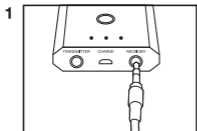

Receiver Mode

Insert aux cable into receiver port