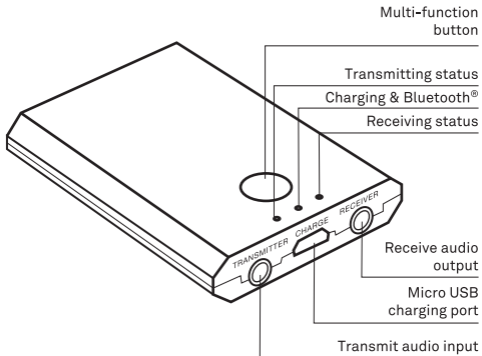

## Power Supply:

**Charging Status**  
Charging: red light is on constantly  
Red light will turn off when fully charged

**Low Power**  
Red light flashes 3 times