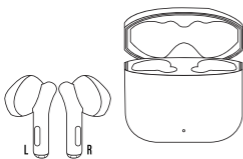

TRUE WIRELESS

HPK13088, HPK13089, HPB13188, HPX13191
HPL13170, HPB13175, HPX13176

Quick Start Guide

FIRST TIME USE

Place the buds inside the charging case and close the lid so that they will charge.

Using the charge cable supplied, please put on charge before first use.

POWER ON & CONNECT

CHOOSE "LE TWS" TO CONNECT

CONNECT + SYNC

STEREO MODE

MONO MODE

CHARGING

WARNING: The USB charging cable has been meticulously designed and optimized for use exclusively with the product it accompanies. Using the USB charging cable with devices other than this one could cause electrical hazards such as overheating, short-circuiting, or even damage to your device.