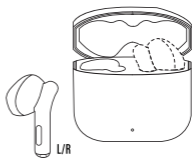

TRUE WIRELESS

HPK13088, HPK13089, HPB13188, HPX13191
HPL13170, HPB13175, HPX13176

Quick Start Guide

FIRST TIME USE

Place the buds inside the charging case and close the lid so that they will charge.

Using the charge cable supplied, please put on charge before first use.

POWER ON & CONNECT

CHOOSE "LE TWS" TO CONNECT

CONNECT + SYNC

STEREO MODE

MONO MODE

CHARGING

WARNING: The USB charging cable has been meticulously designed and optimized for use exclusively with the product it accompanies. Using the USB charging cable with devices other than this one could cause electrical hazards such as overheating, short-circuiting, or even damage to your device.