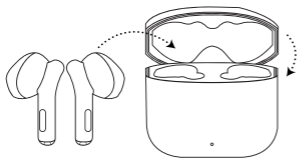

TRUE WIRELESS

HPK13088, HPK13089, HPB13188, HPX13191
HPL13170, HPB13175, HPX13176

Quick Start Guide

FIRST TIME USE

Place the buds inside the charging case and close the lid so that they will charge.

Using the charge cable supplied, please put on charge before first use.

POWER ON & CONNECT

CHOOSE "LE TWS" TO CONNECT

CONNECT + SYNC

STEREO MODE

MONO MODE

CHARGING

WARNING: The USB charging cable has been meticulously designed and optimized for use exclusively with the product it accompanies. Using the USB charging cable with devices other than this one could cause electrical hazards such as overheating, short-circuiting, or even damage to your device.