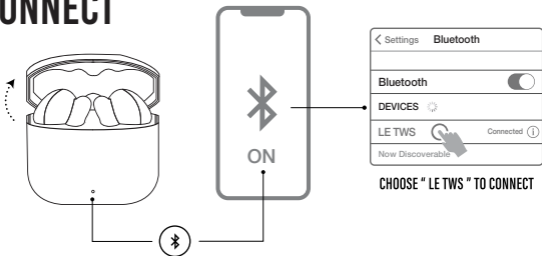

TRUE WIRELESS

HPK13088, HPK13089, HPB13188, HPX13191
HPL13170, HPB13175, HPX13176

Quick Start Guide

FIRST TIME USE

Place the buds inside the charging case and close the lid so that they will charge.

Using the charge cable supplied, please put on charge before first use.

POWER ON & CONNECT

CHOOSE "LE TWS" TO CONNECT

CONNECT + SYNC

STEREO MODE

MONO MODE

CHARGING

WARNING: The USB charging cable has been meticulously designed and optimized for use exclusively with the product it accompanies. Using the USB charging cable with devices other than this one could cause electrical hazards such as overheating, short-circuiting, or even damage to your device.

Controls

Dual Ear Mode	Left	Right
Play / Pause	1X	
Change EQ		1X
Volume Up	2X	
Volume Down		2X
Track Forward	Hold 1s	
Track Back		Hold 1s
Answer / End Call	2X	
Reject Call		Hold 3s
Voice Assistant	3X	
Gaming Music Mode		3X
Power On	Hold 3s	Hold 3s
Power Off	Hold 5s	Hold 5s