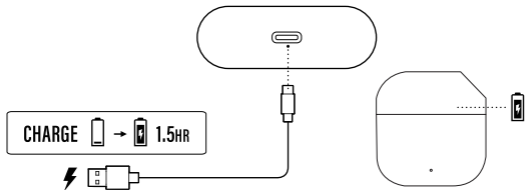

TRUE WIRELESS

HPK13088, HPK13089, HPB13188, HPX13191
HPL13170, HPB13175, HPX13176

Quick Start Guide

FIRST TIME USE

Place the buds inside the charging case and close the lid so that they will charge.

Using the charge cable supplied, please put on charge before first use.

POWER ON & CONNECT

CHOOSE "LE TWS" TO CONNECT

CONNECT + SYNC

STEREO MODE

MONO MODE

CHARGING

WARNING: The USB charging cable has been meticulously designed and optimized for use exclusively with the product it accompanies. Using the USB charging cable with devices other than this one could cause electrical hazards such as overheating, short-circuiting, or even damage to your device.

Controls

Dual Ear Mode	Left	Right
Play / Pause	1X	
Change EQ		1X
Volume Up	2X	
Volume Down		2X
Track Forward	Hold 1s	
Track Back		Hold 1s
Answer / End Call	2X	
Reject Call		Hold 3s
Voice Assistant	3X	
Gaming Music Mode		3X
Power On	Hold 3s	Hold 3s
Power Off	Hold 5s	Hold 5s