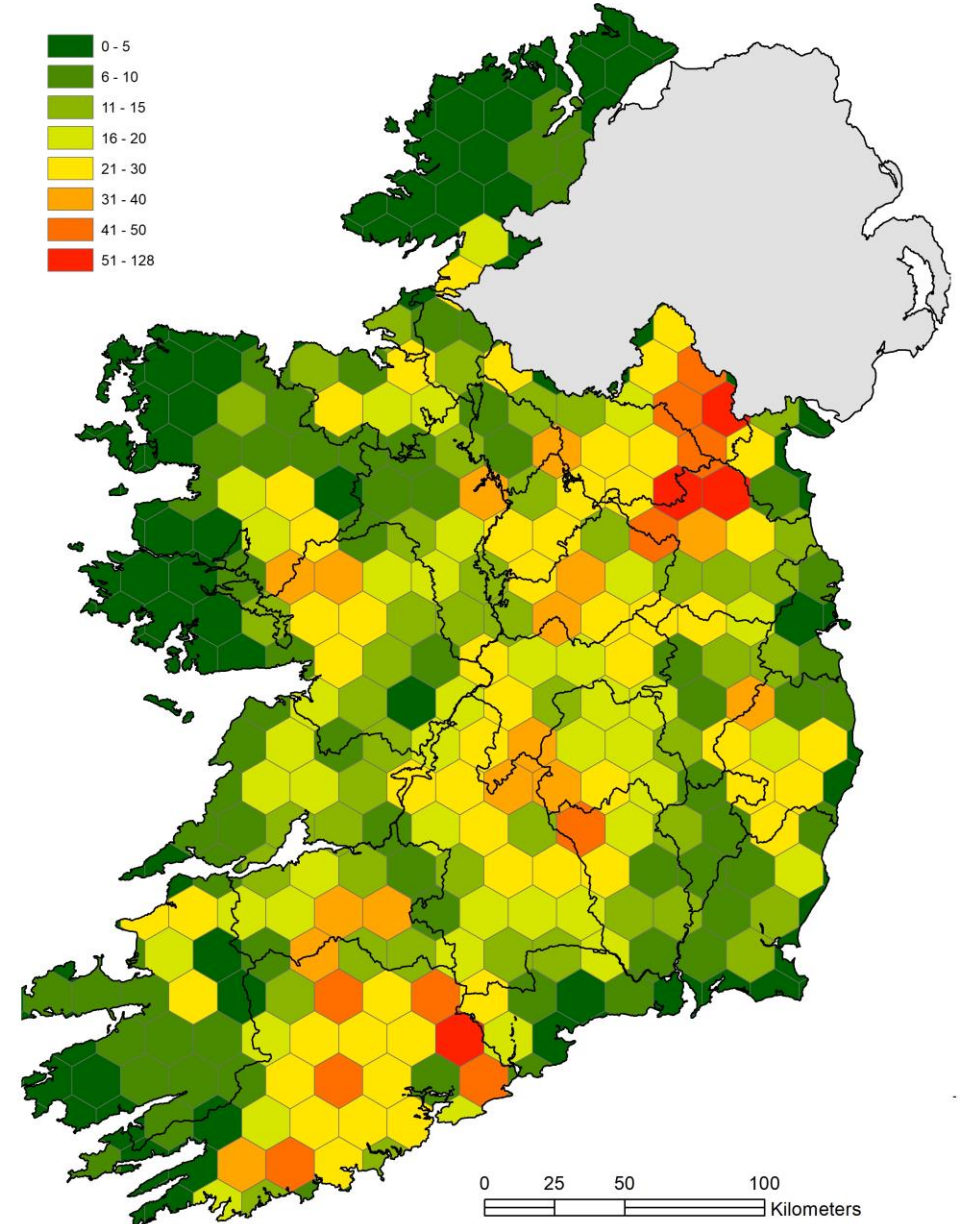

in the last 12 months

21,182

in the previous 12 months

Herd Incidence

4.18%

05 Sep 2021

4.14%

04 Sep 2022

5-year herd Incidence

2021 - 4.33%

2020 - 4.38%

2019 - 3.72%

2018 - 3.51%

2017 - 3.47%

New restriction in the last 12 months Q2 2022

- 0 - 5
- 6 - 10
- 11 - 15
- 16 - 20
- 21 - 30
- 31 - 40
- 41 - 50
- 51 - 128

Rolling Herd Incidence

National Herd Incidence

— National Herd Incidence **— Linear (National Herd Incidence)**

Progress on targets

- Badgers captured
- Whole genome sequencing (Target 800)
 - 1,098 (962 cattle, 107 badger)
- PVP inspections (Target 180)
 - 97
 - 7 fails
 - Retraining and suspensions 1- 8 months