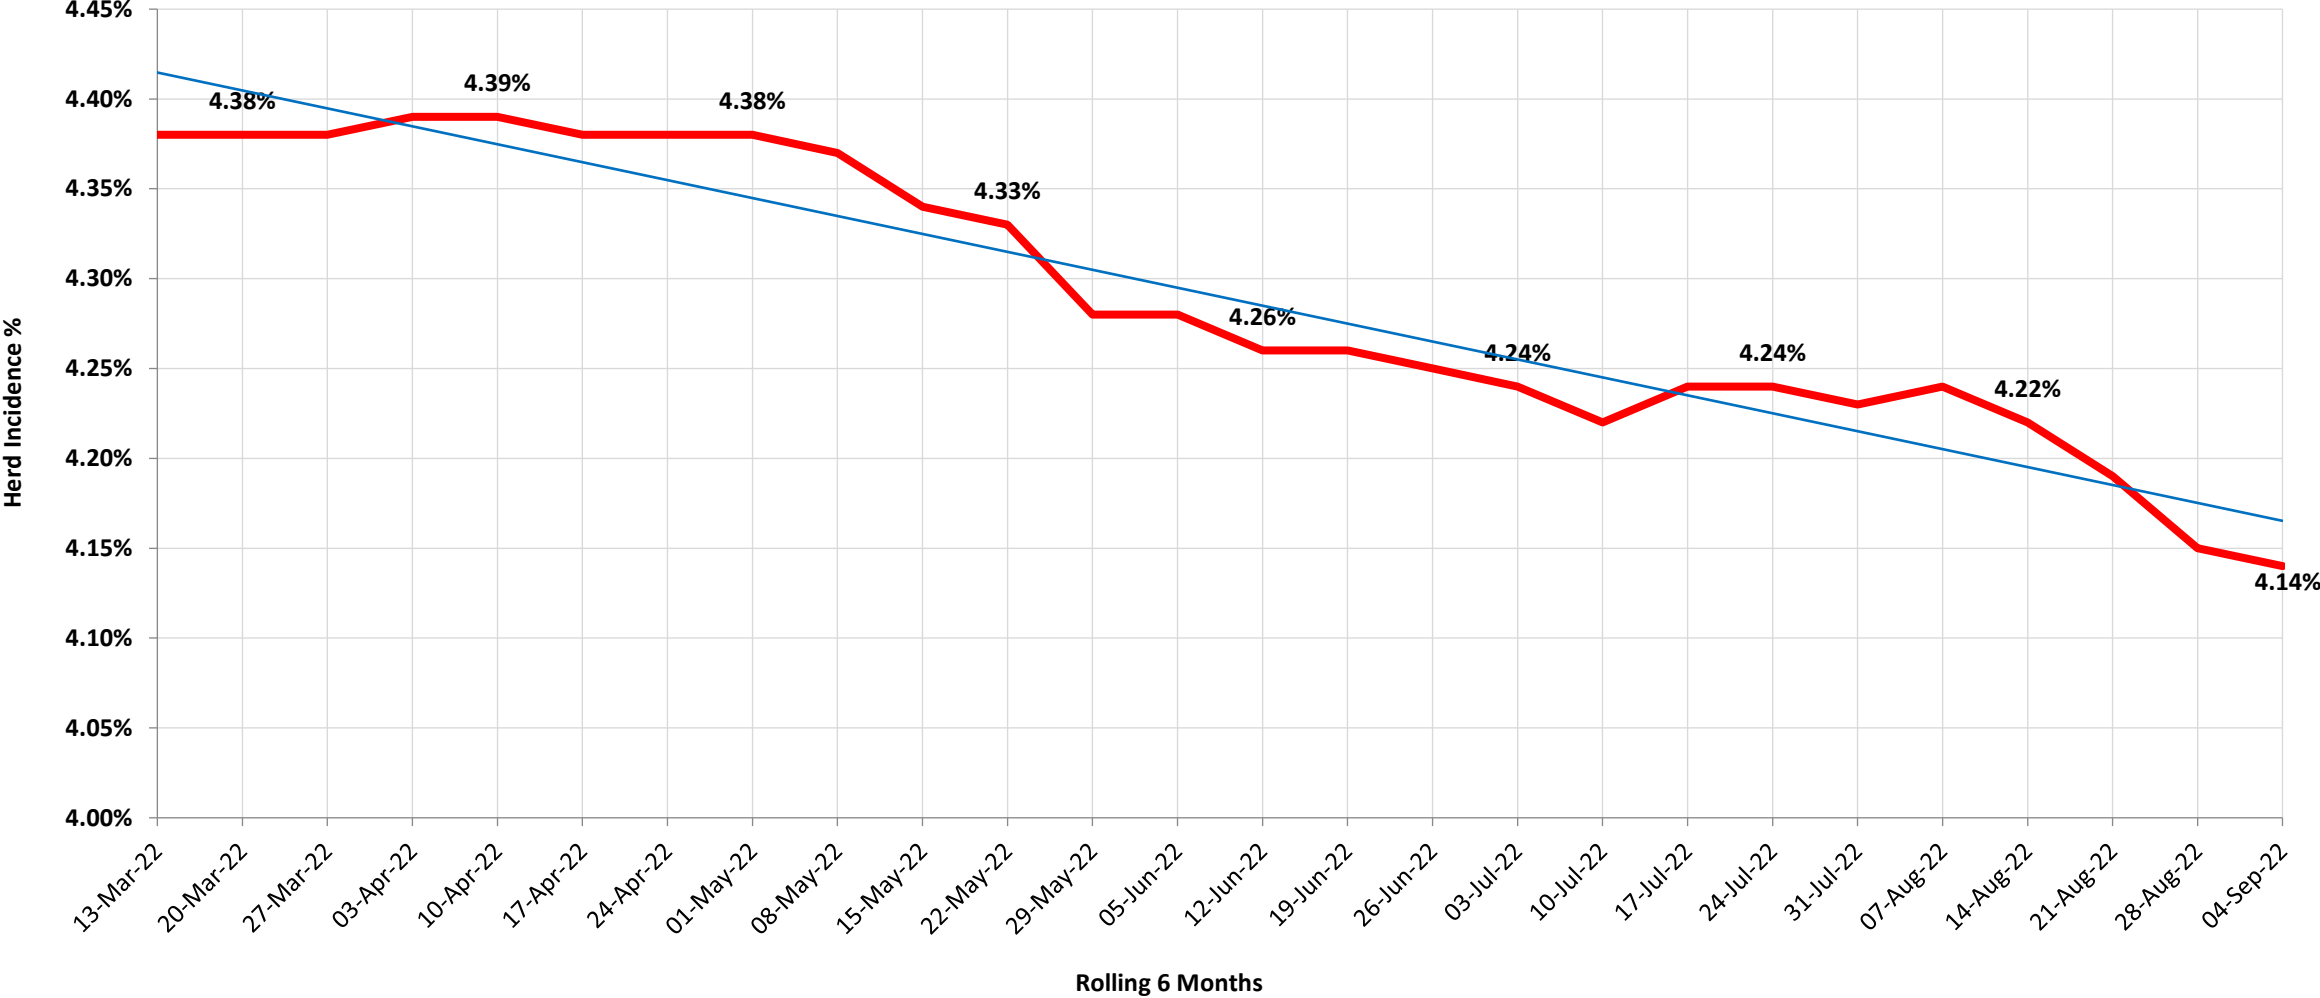

in the last 12 months

21,182

in the previous 12 months

Herd Incidence

4.18%

05 Sep 2021

4.14%

04 Sep 2022

5-year herd Incidence

2021 - 4.33%

2020 - 4.38%

2019 - 3.72%

2018 - 3.51%

2017 - 3.47%

New restriction in the last 12 months Q2 2022

- 0 - 5
- 6 - 10
- 11 - 15
- 16 - 20
- 21 - 30
- 31 - 40
- 41 - 50
- 51 - 128

Rolling Herd Incidence

National Herd Incidence

— National Herd Incidence **— Linear (National Herd Incidence)**

Progress on targets

- Badgers captured
- Whole genome sequencing (Target 800)
 - 1,098 (962 cattle, 107 badger)
- PVP inspections (Target 180)
 - 97
 - 7 fails
 - Retraining and suspensions 1- 8 months