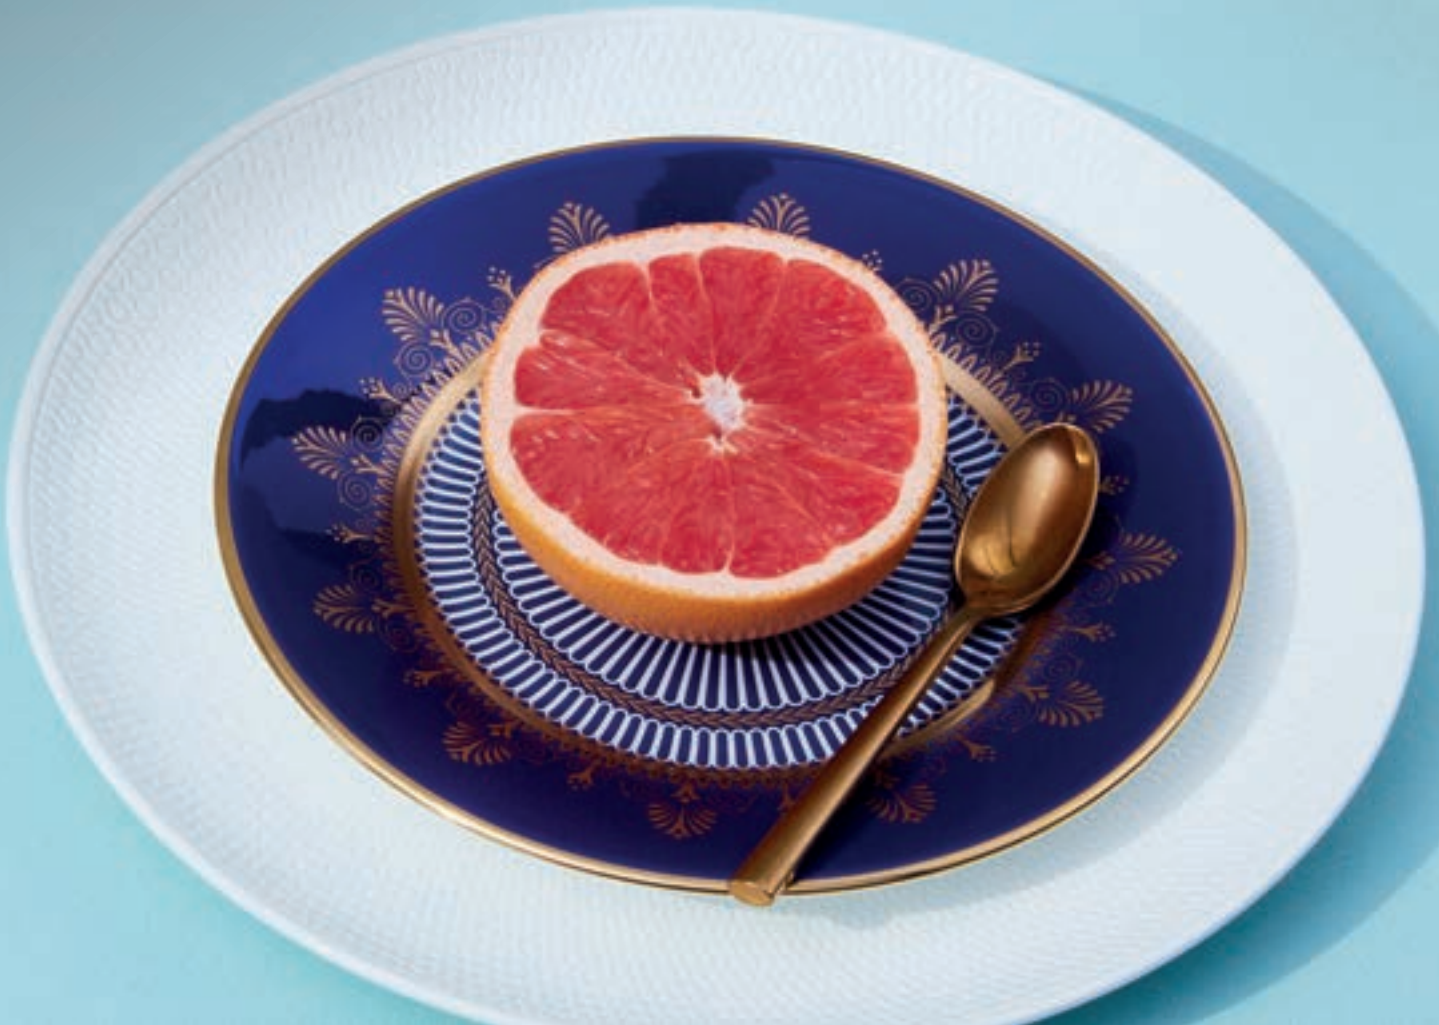

WEDGWOOD

ENGLAND 1759

UK PRODUCT CATALOGUE

2020