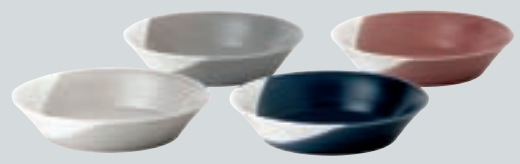

Bowls of Plenty

BOWLS OF PLENTY

ROYAL DOULTON
LONDON 1815

Bowl 16cm Set of 4
40034689
701587403733

Bowl 20cm Set of 4
40034684
701587403689

Bowl 23cm Set of 4
40034559
701587403634

Bowl Nesting Set of 4
(14cm, 11cm, 8cm, 5cm)
40034694
701587403788