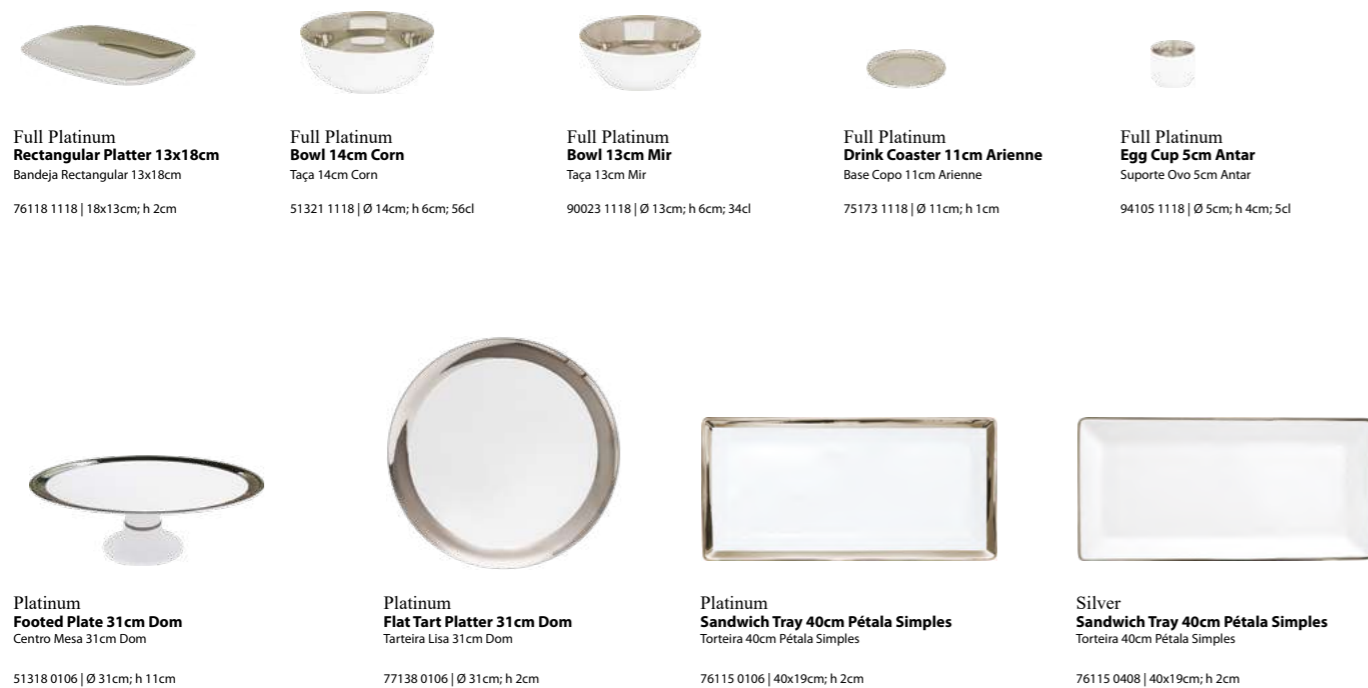

Silver Complements *Handmade*

Design Studio Porcel

Other Complements

Available in Golden Ref. 406 and Silver Ref. 408 | Disponíveis em Ouro Ref. 406 e Platina Ref. 408