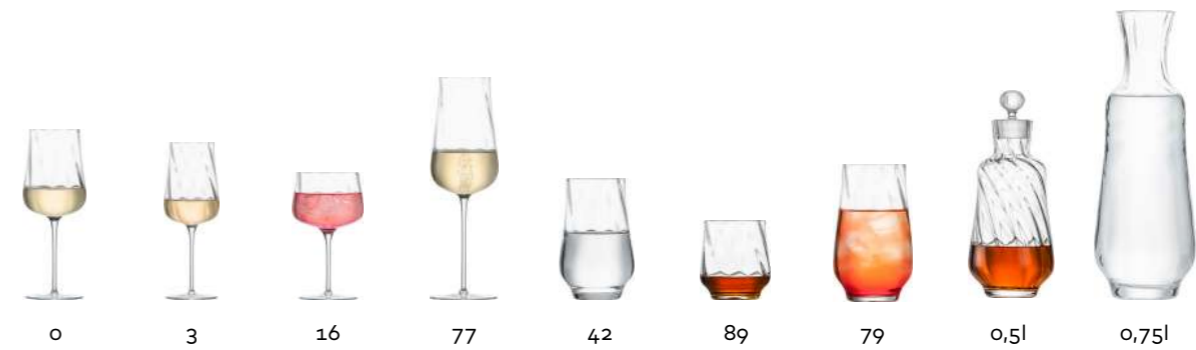

Developed in partnership with renowned designer Sebastian Herkner, this handmade range captures our imagination through its unique design. The twisted form and harmonious interplay between carafe and the two matching tumblers make this set a very special centre of attention for any table setting.

HANDMADE

IN ZWIESEL

Marlène - Hommage aux femmes by Charles Schumann

Form 1376

Artikel Item	Größe Size	Bestell- Nr. neu new Order no.	Bestell- Nr. alt former Order no.	Artikel per VE Item per VE	St./ Pal. Pool	Höhe mm Height mm	Ø mm dia. mm	Inhalt ml Ca- pacity ml	EAN der VE EAN per package
WEISSWEIN WHITE WINE									
Weißwein White Wine	0	122226	121215	2	342	201	75	327	4001836093118
Süßwein Sweet Wine	3	122225	121214	2	342	183	65	221	4001836093101
COCKTAIL									
Cocktail klein small	16	122223	121212	2	432	135	77	193	4001836093088
SEKT UND CHAMPAGNER SPARKLING WINE AND CHAMPAGNE									
Champagner mit MP * Champagne with EP *	77	122228	121217	2	380	241	73	365	4001836093149
BECHER TUMBLER									
Tumbler Allround	42	122222	121211	2	432	121	75	350	4001836093057
Whiskytumbler	89	122221	121210	2	532	87	79	293	4001836093019
Longdrink	79	122224	121213	2	432	137	80	445	4001836093095
KARAFFE CARAFE									
Whisky Karaffe Carafe	0.5	122227	121216	1	168	203	105	500	4001836093132
Wasserflasche Waterbottle	0.75	122229	121219	1	168	285	101	750	4001836093156