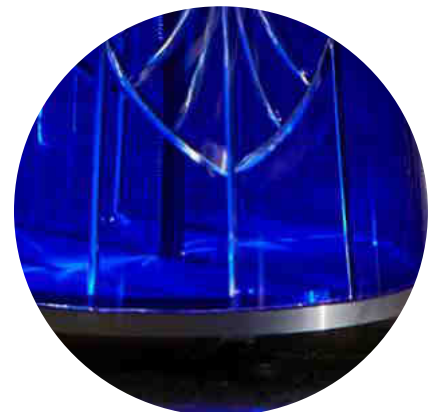

MASTERPIECE

DIA

Available in clear crystal and our 12 colours.

Nesting table

The eldest of our three crystal nesting tables, Dia pulls any space it dresses towards the stars.

Named after Jupiter's satellite belonging to the Himalia group, this confident-looking coffee table takes its veteran position seriously and bravely watches over its younger siblings.

Featuring fine bevels hand-cut by our specialists, its coloured crystal cloak is decorated with arched patterns imitating a starry rain. Its luxurious asymmetry gives it an exceptional modernity, and its marriage with pure raw steel enhances the quality of the coloured crystal that will illuminate your space, just like a cosmic entity.

Ref. 588 439-DIA

Height : 58,8 cm

Diameter: 43,9 cm

This table is available in large, medium and small models