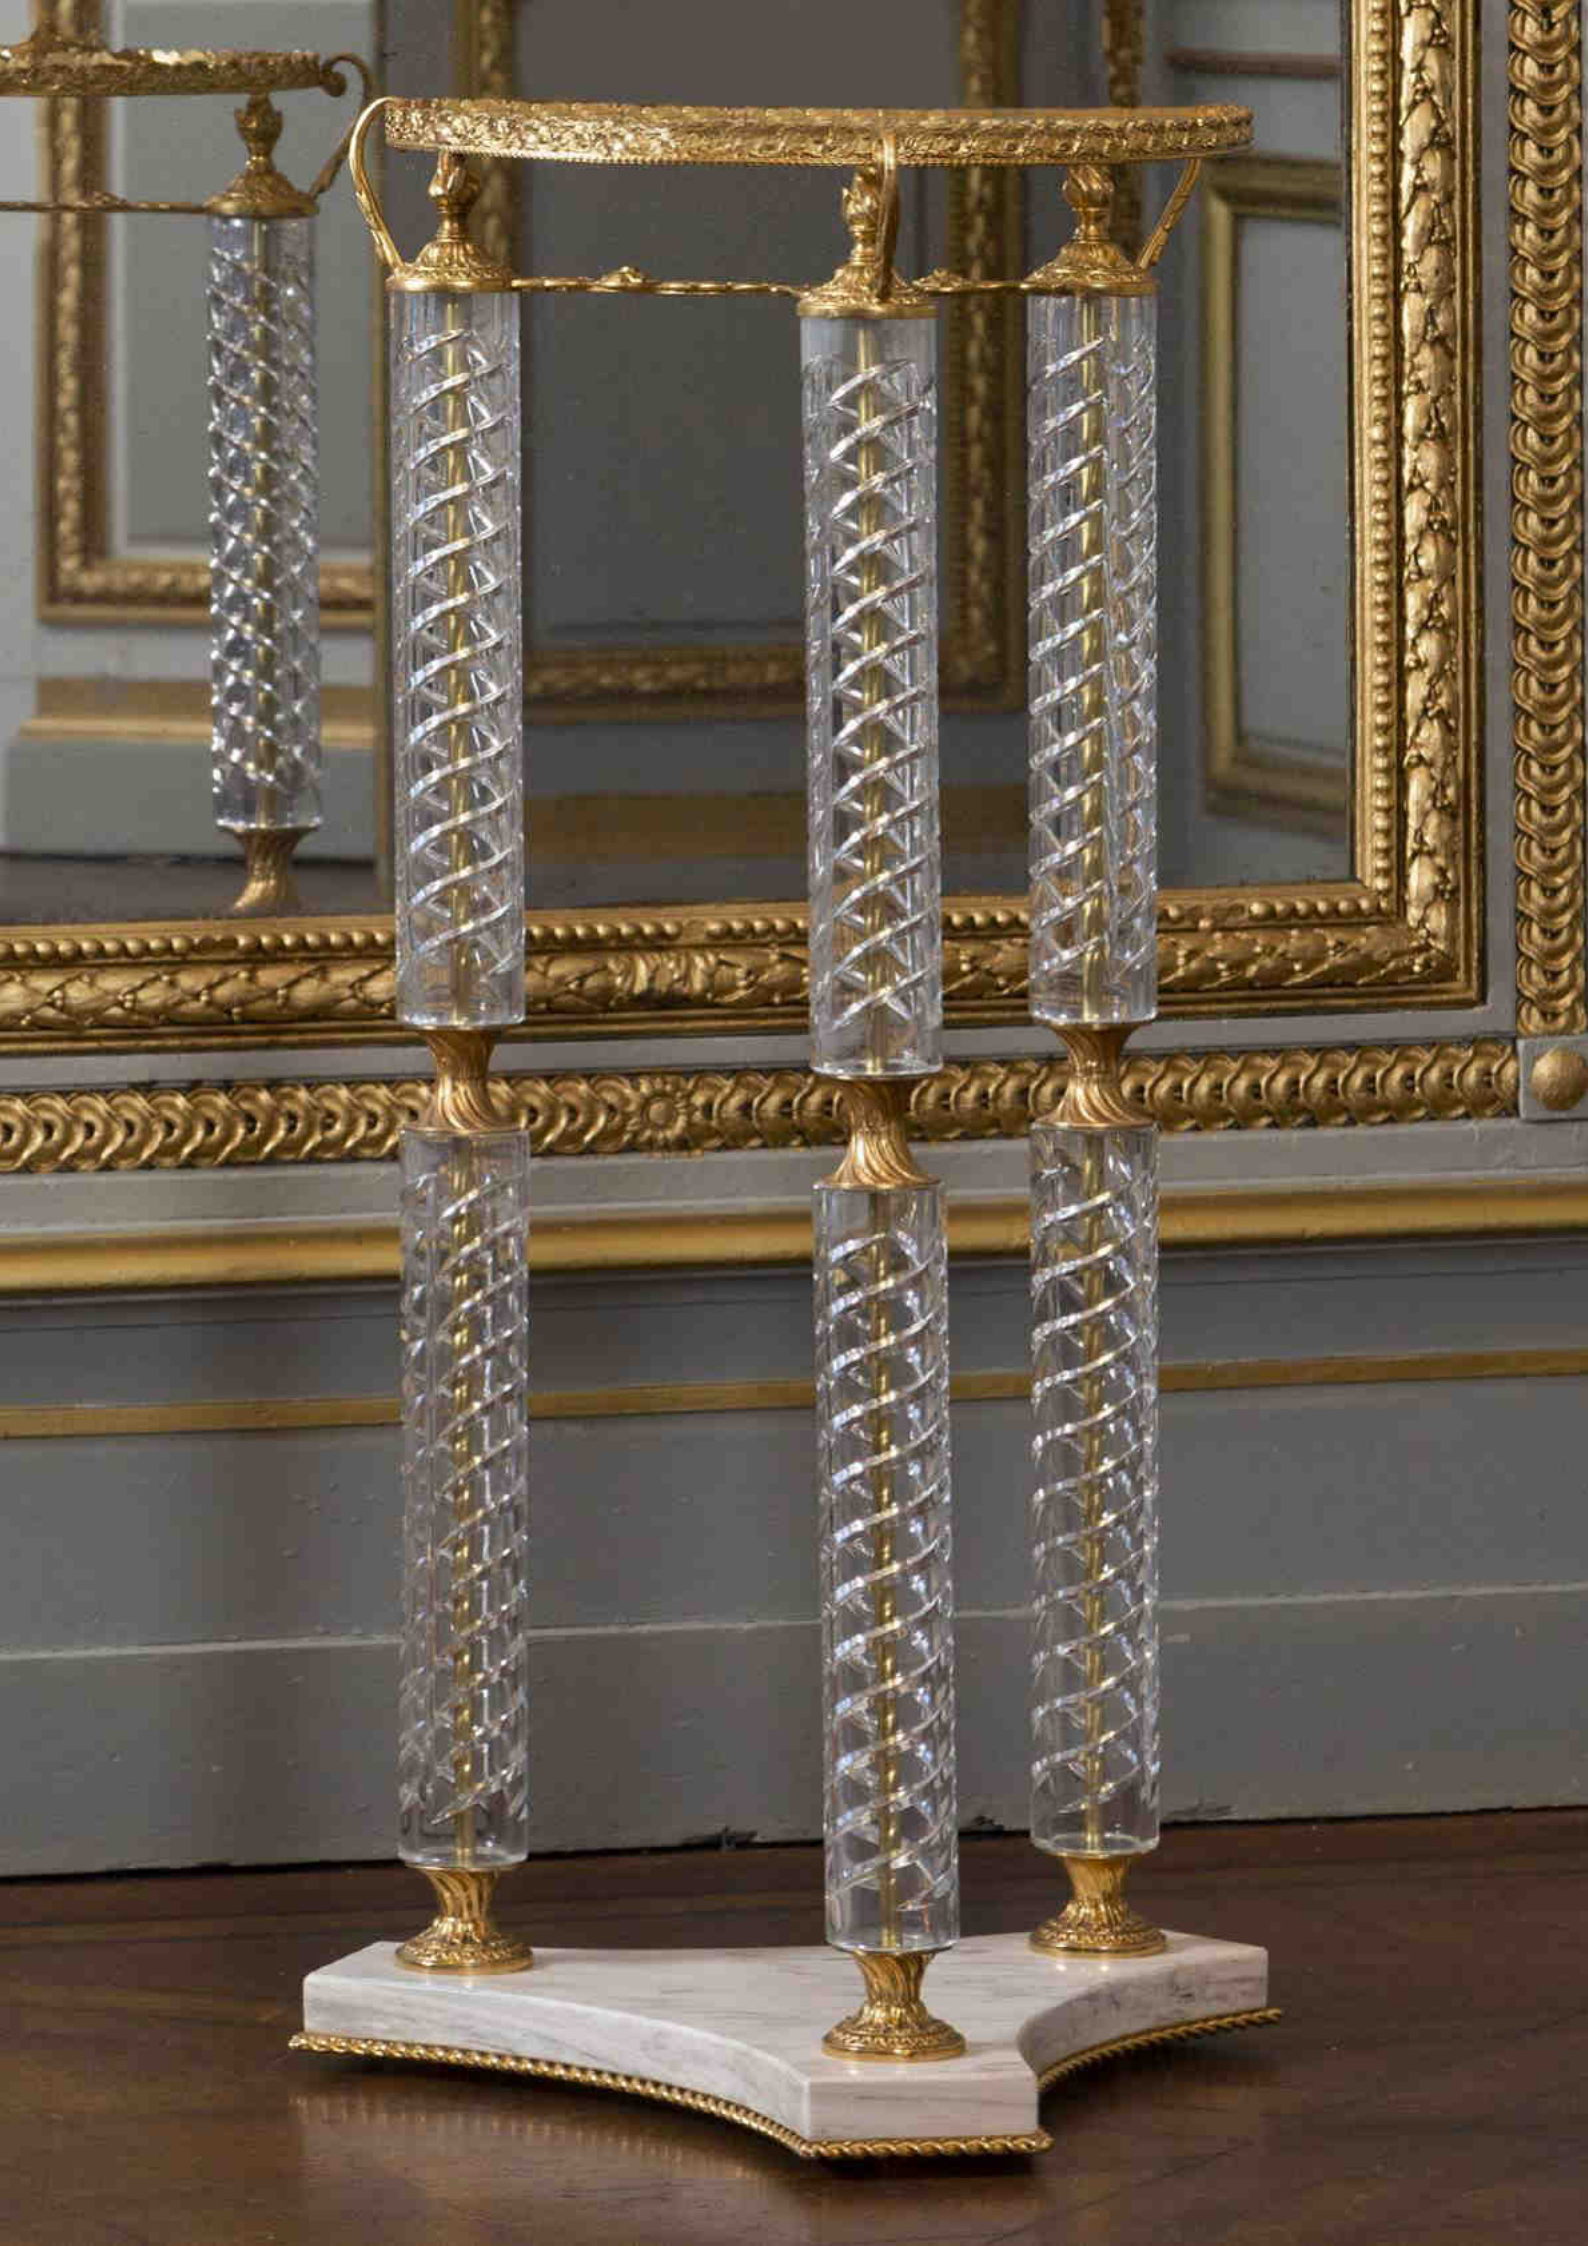

This large vase will be the center of attention of any interior, offering a particularly chic touch to your space.

Ref. 593 R

Height : 56 cm

Diameter: 14 cm

*Price on request*