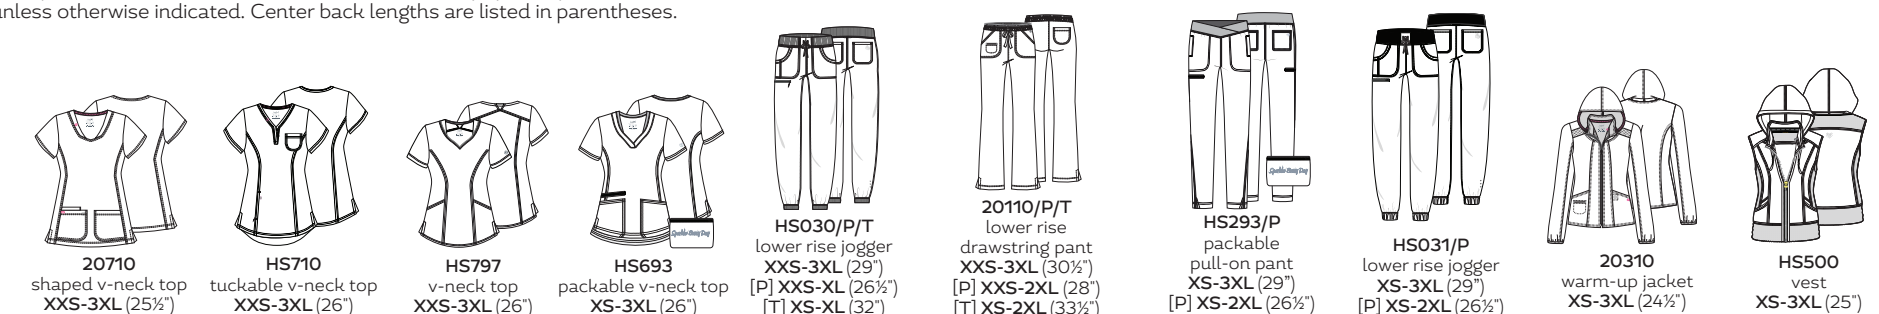

4

5. HS710 tuckable v-neck top & 20110 lower rise drawstring pant in PEWH. Tuckable top is available in sizes XXS-3XL and in colors

6. 20710 shaped v-neck top & HSO31 pant in LVSA. Top is available in sizes XXS-3XL (fashion XS-3XL) and in colors

7

sweetest. neckline. ever.

7. HS797 v-neck top & HSO30 lower rise jogger in CILH, WINH & NAYH. V-neck top available in sizes XXS-3XL and in colors

matrix

All styles and colors featured are listed in order of popularity and are REORDERABLE, unless otherwise indicated. Center back lengths are listed in parentheses.

	20710 shaped v-neck top XXS-3XL (25½")	HS710 tuckable v-neck top XXS-3XL (26")	HS797 v-neck top XXS-3XL (26")	HS693 packable v-neck top XXS-3XL (26")	HSO30/P/T lower rise jogger XXS-3XL (29") [P] XXS-XL (26½") [T] XS-XL (32")	20110/P/T lower rise drawstring pant XXS-3XL (30½") [P] XXS-2XL (28") [T] XS-2XL (33½")	HS293/P packable pull-on pant XS-3XL (29") [P] XS-2XL (26½")	HSO31/P lower rise jogger XS-3XL (29") [P] XS-2XL (26½")	20310 warm-up jacket XS-3XL (24½")	HS500 vest XS-3XL (25")
Black (BCKH)										
Navy (NAYH)										
Pewter (PEWH)										
Royal (ROYH)										
Wine (WINH)										
Red (RDHH)		not available	not available	not available						
Caribbean Blue (CABH)										
Ciel (CILH)										
Eggplant (EGPH)		not available	not available	not available						
Galaxy Blue (GLXH)		not available	not available	not available						
White (WHIH)			not available	not available						
Teal Blue (TEAH)		not available	not available	not available						
Hunter Green (HUNH)		not available	not available	not available						
Pink Party (PNKH)			not available	not available						
Glam Fuchsia (GLFH)		not available	not available	not available						
Turquoise (TURH)		not available	not available	not available						
Pink Cloud (PKCL)	not available	not available	not available							
Pixie Green (PXGN)	not available	not available	not available							
Lavender Sparkle (LVSA)	f	f XS-3XL	not available	not available						