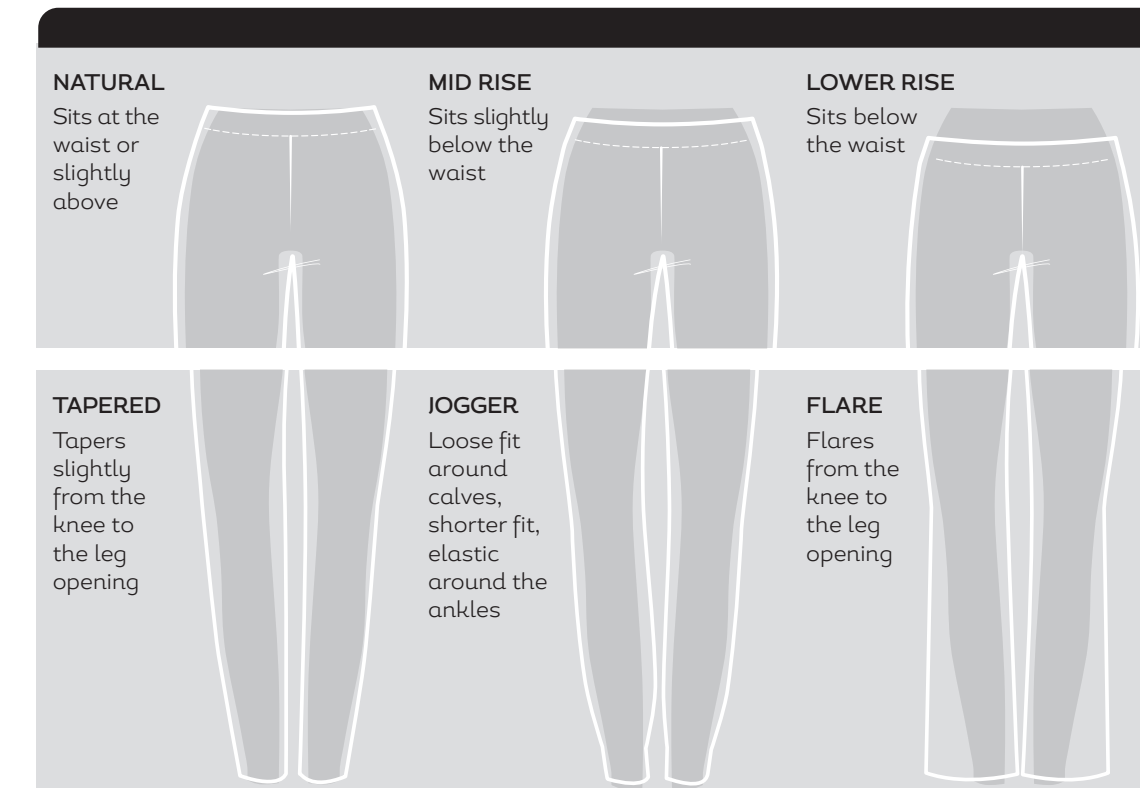

pant fit guide

size chart

heartsoul size	numeric size	bust	waist	hips
XXS	00	31-32	24-25	32-33
XS	0-2	33-34	26-27	34-35
S	4-6	35-36	28-29	36-37
M	8-10	37-39	30-32	38-40
L	12-14	40-42	33-35	41-43
XL	16-18	43-45	36-38	44-46
2XL	20-22	46-49	39-42	47-50
3XL	24-26	50-53	43-46	51-54

Use this chart to determine your size. If one of your measurements is borderline between two sizes, order the smaller size for a tighter fit or the larger size for a looser fit. If your measurements for hips and waist correspond to two different suggested sizes, order the one indicated by your hip measurement.