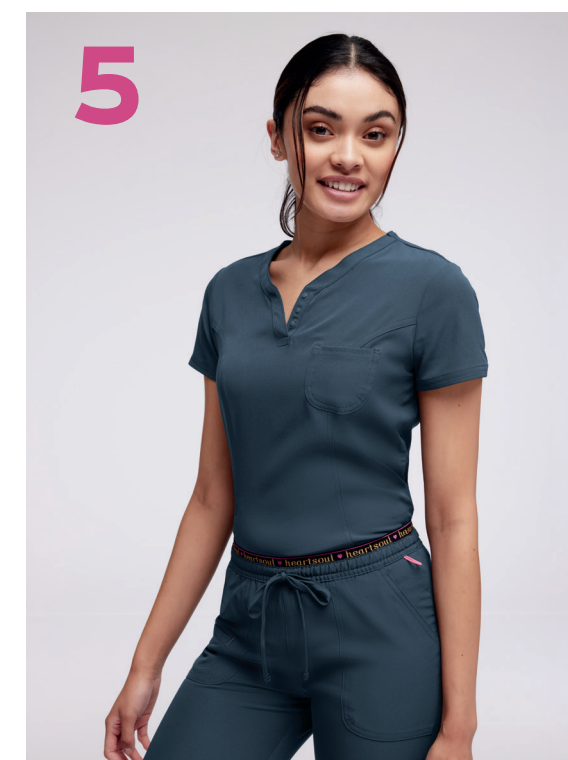

3

perfect pairs in 12 colors

3. HS030 lower rise jogger in RDHH, WINH, EGPH, ROYH, TEAH, CABH, NAYH, PEWH & BCKH. Also available in CILH, GLXH & HUNH.

4. 20110 lower rise drawstring pant in TEAH. Pant is available in sizes XXS-3XL and in colors

4

5. HS710 tuckable v-neck top & 20110 lower rise drawstring pant in PEWH. Tuckable top is available in sizes XXS-3XL and in colors

6. 20710 shaped v-neck top & HSO31 pant in LVSA. Top is available in sizes XXS-3XL (fashion XS-3XL) and in colors