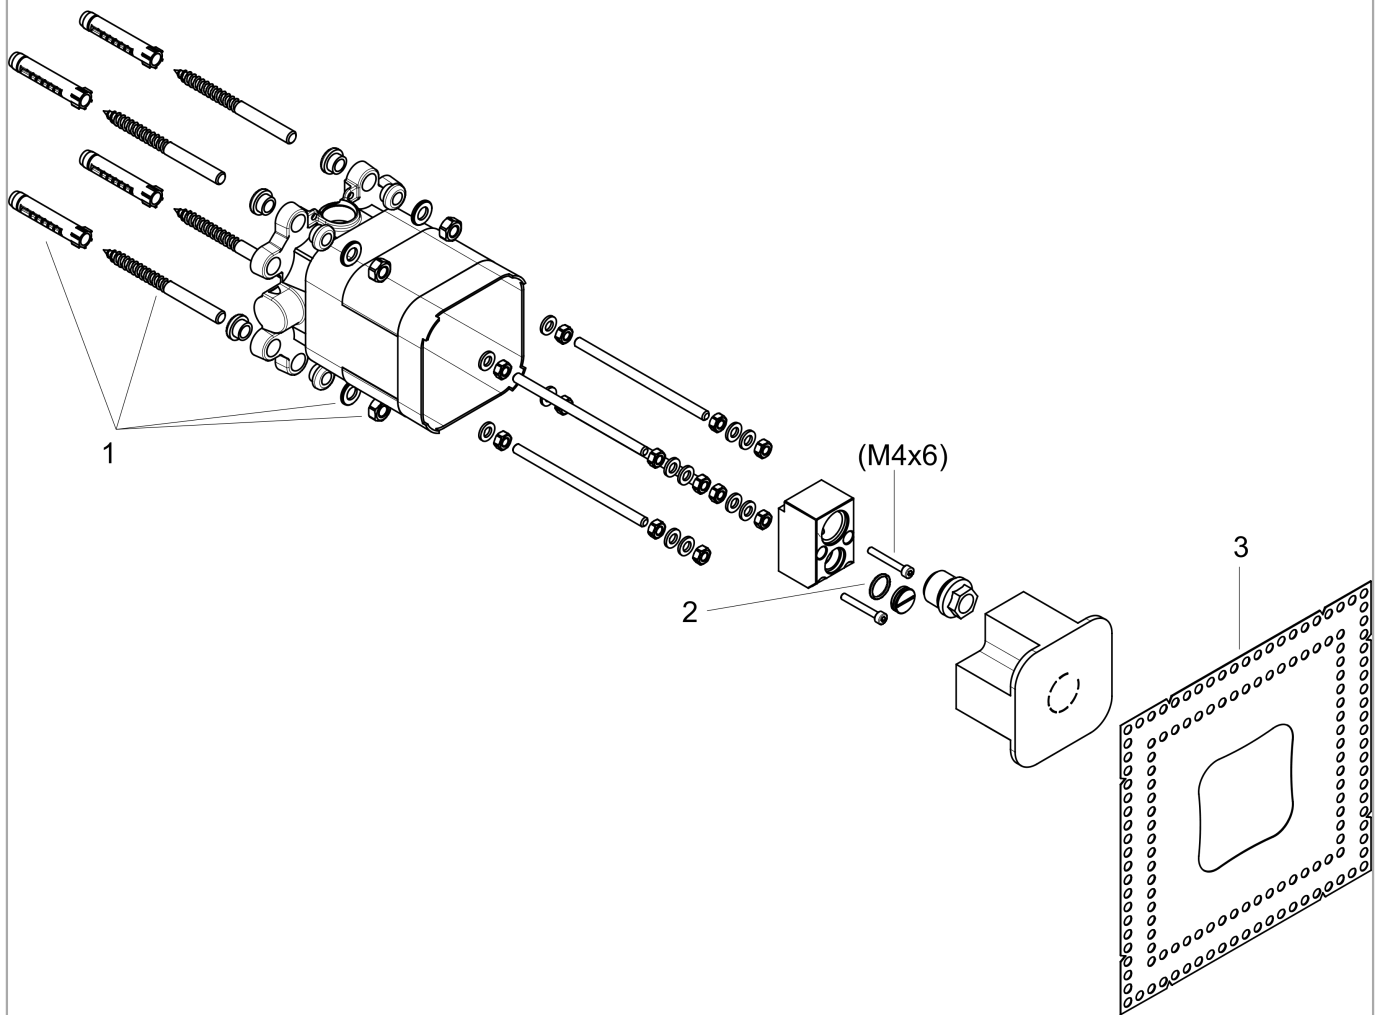

**Rough, AXOR Wall-Mounted Showerhead**

Finishes : n.a. Part no. : 26909181

**Description**

**Features**

- 1/2" NPT

**Item details**

List Price \$ 490.00

**Compliance**

**Product image**

**Scale drawing**

**Rough, AXOR Wall-Mounted Showerhead**  
Finishes : n.a. Part no. : 26909181

**Exploded drawing**

Year of production: >01/15

**Rough, AXOR Wall-Mounted Showerhead**

Finishes : n.a. Part no. : 26909181

**Spare parts list**

Year of production: >01/15

Pos.	Description	Part no.	Price	PU
1	mounting kit	96343000	-	1
2	O-ring 18x2	98181000	-	1
3	sealing foil	95833000	-	1