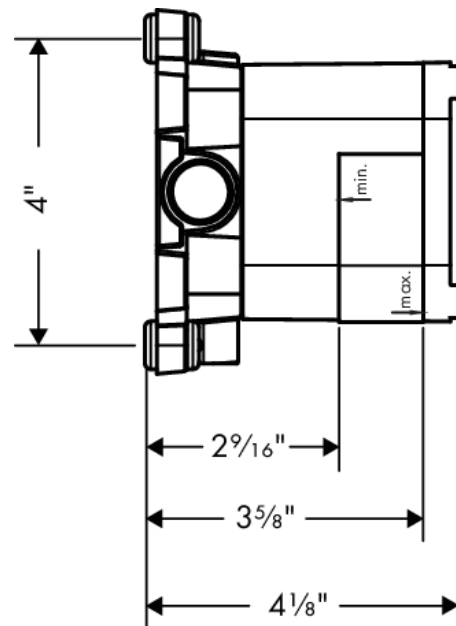

**Rough, AXOR Wall-Mounted Showerhead**

Finishes : n.a. Part no. : 26909181

**Description**

**Features**

- 1/2" NPT

**Item details**

List Price \$ 490.00

**Compliance**

**Product image**

**Scale drawing**

**Rough, AXOR Wall-Mounted Showerhead**  
Finishes : n.a. Part no. : 26909181

**Exploded drawing**

Year of production: >01/15

**Rough, AXOR Wall-Mounted Showerhead**

Finishes : n.a. Part no. : 26909181

**Spare parts list**

Year of production: >01/15

Pos.	Description	Part no.	Price	PU
1	mounting kit	96343000	-	1
2	O-ring 18x2	98181000	-	1
3	sealing foil	95833000	-	1