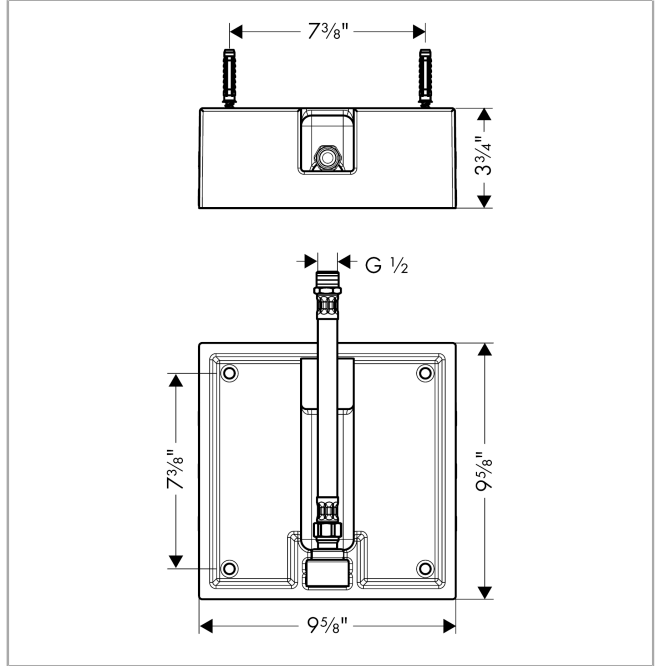

Raindance
Rough, Showerhead 260 Square 1-Jet
 Finishes : n.a. Part no. : 26471181

Description

Features
 · 1/2" NPT

Item details

List Price \$ 113.00

Compliance

Product image

Scale drawing

Raindance
Rough, Showerhead 260 Square 1-Jet
 Finishes : n.a. Part no. : 26471181

Exploded drawing

Year of production: >08/13

Raindance
Rough, Showerhead 260 Square 1-Jet
 Finishes : n.a. Part no. : 26471181

Spare parts list

Year of production: >08/13

Pos.	Description	Part no.	Price	PU
1	mounting kit	97722000	-	1
2	connection hose 600 mm G½ x G½	25928000	-	1