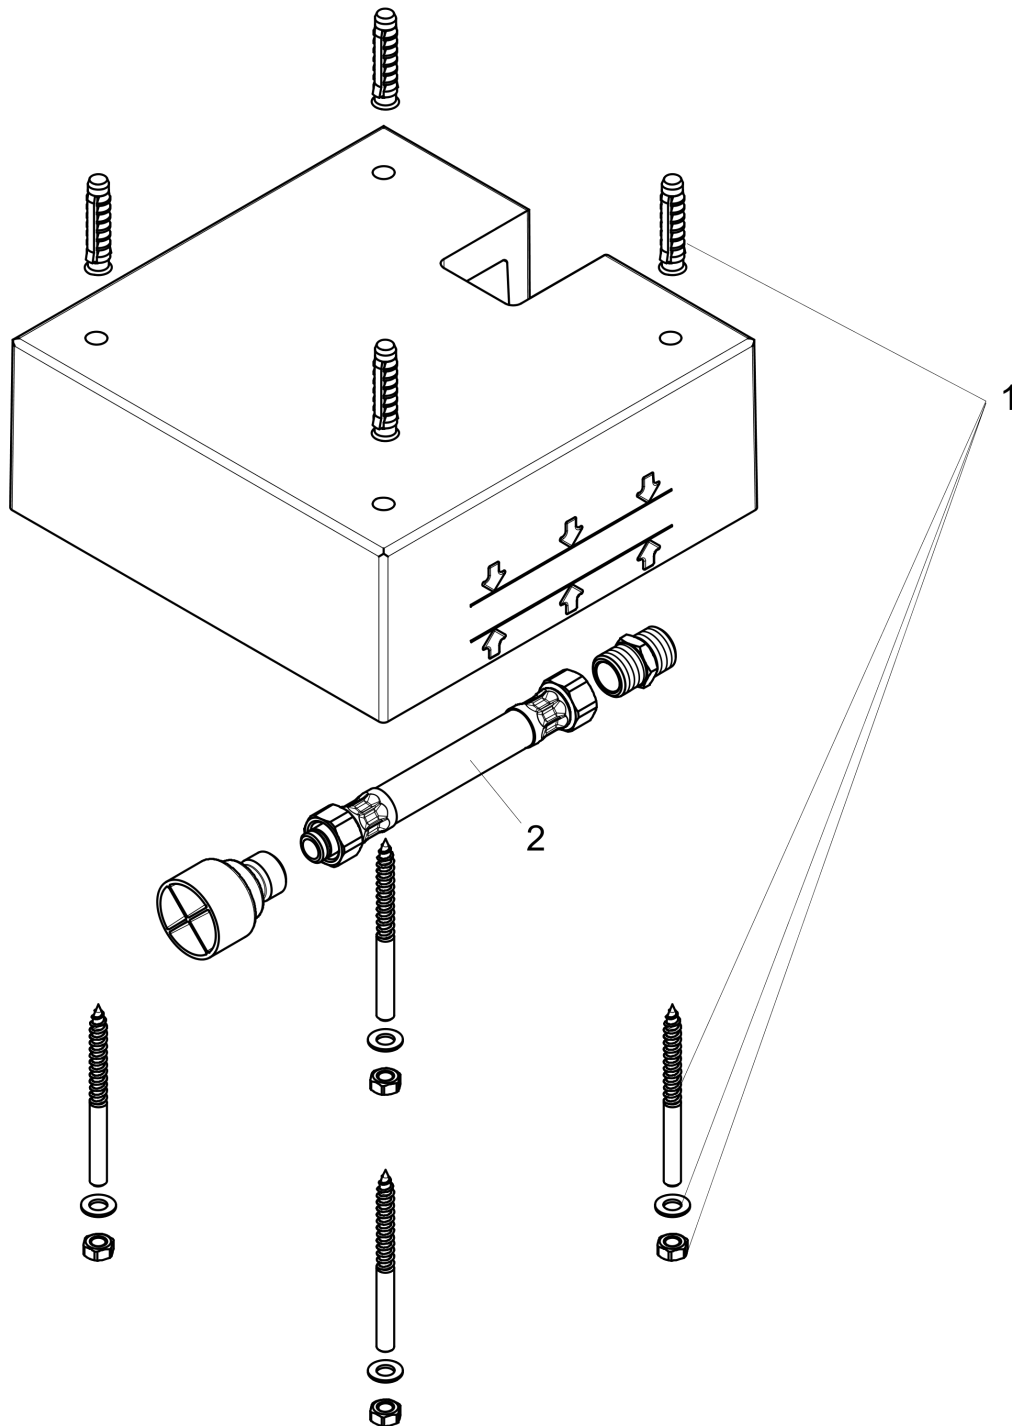

Raindance
Rough, Showerhead 260 Square 1-Jet
 Finishes : n.a. Part no. : 26471181

Description

Features
 · 1/2" NPT

Item details

List Price \$ 113.00

Compliance

Product image

Scale drawing

Raindance
Rough, Showerhead 260 Square 1-Jet
 Finishes : n.a. Part no. : 26471181

Exploded drawing

Year of production: >08/13

Raindance
Rough, Showerhead 260 Square 1-Jet
 Finishes : n.a. Part no. : 26471181

Spare parts list

Year of production: >08/13

Pos.	Description	Part no.	Price	PU
1	mounting kit	97722000	-	1
2	connection hose 600 mm G½ x G½	25928000	-	1