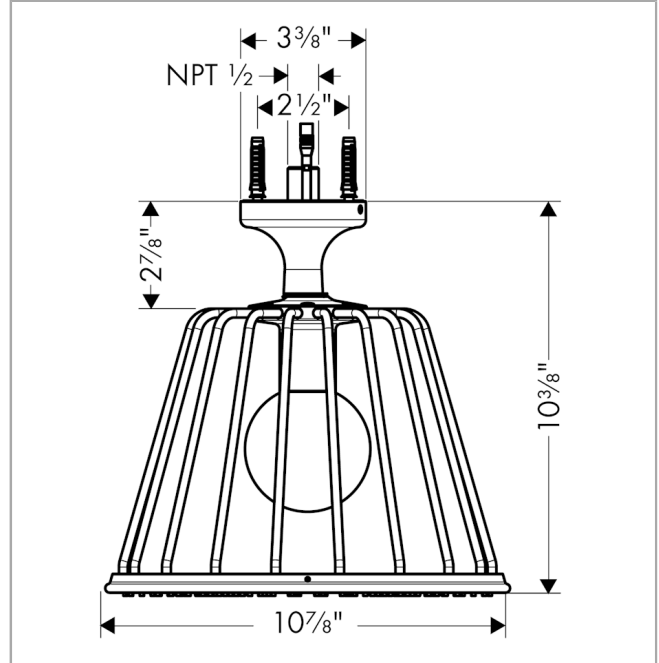

AXOR LampShower/Nendo
AXOR 1-Jet LampShower with Ceiling Connector designed by Nendo, 2.5 GPM
 Finishes : **chrome** Part no. : **26032001**

Description

Features

- 120 no-clog spray channels
- Spray modes: Rain
- Flow: 2.5 GPM
- Fully-finished matching spray face
- Spray face removable for cleaning
- 100 - 240 V AC / 50/60 Hz
- Low-voltage LED light module, Includes power supply and 23' connection cable, Includes brass showerarm

Item details

List Price \$ 2,449.00

Technology

Compliance

Product image

Scale drawing

AXOR LampShower/Nendo
AXOR 1-Jet LampShower with Ceiling Connector designed by Nendo, 2.5 GPM
 Finishes : **chrome** Part no. : **26032001**

Exploded drawing

Year of production: >01/15

AXOR LampShower/Nendo
AXOR 1-Jet LampShower with Ceiling Connector designed by Nendo, 2.5 GPM
 Finishes : **chrome** Part no. : **26032001**

Spare parts list

Year of production: >01/15

Pos.	Description	Part no.	Price	PU
1	cable for illumination (12 V)	95586000	-	1
2	O-ring 11x2	98127000	-	1
3	mounting kit	92180000	-	1
4	filter	97735000	-	1
5	hollow set screw M5x6	98482000	-	1
6	spray body	92181000	-	1
7	bulb	98351000	-	1
8	light glass	92182000	-	1
a	Grease	90920000	-	1