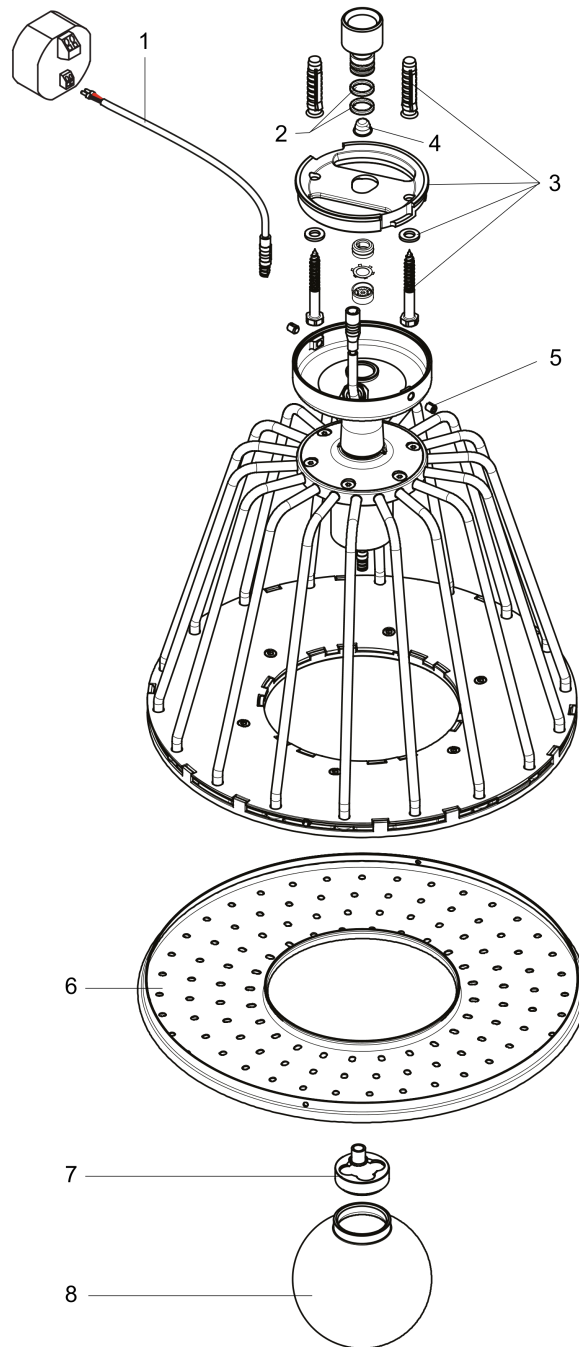

AXOR LampShower/Nendo
AXOR 1-Jet LampShower with Ceiling Connector designed by Nendo, 2.5 GPM
 Finishes : **chrome** Part no. : **26032001**

Description

Features

- 120 no-clog spray channels
- Spray modes: Rain
- Flow: 2.5 GPM
- Fully-finished matching spray face
- Spray face removable for cleaning
- 100 - 240 V AC / 50/60 Hz
- Low-voltage LED light module, Includes power supply and 23' connection cable, Includes brass showerarm

Item details

List Price \$ 2,449.00

Technology

Compliance

Product image

Scale drawing

AXOR LampShower/Nendo
AXOR 1-Jet LampShower with Ceiling Connector designed by Nendo, 2.5 GPM
 Finishes : **chrome** Part no. : **26032001**

Exploded drawing

Year of production: >01/15

AXOR LampShower/Nendo
AXOR 1-Jet LampShower with Ceiling Connector designed by Nendo, 2.5 GPM
 Finishes : **chrome** Part no. : **26032001**

Spare parts list

Year of production: >01/15

Pos.	Description	Part no.	Price	PU
1	cable for illumination (12 V)	95586000	-	1
2	O-ring 11x2	98127000	-	1
3	mounting kit	92180000	-	1
4	filter	97735000	-	1
5	hollow set screw M5x6	98482000	-	1
6	spray body	92181000	-	1
7	bulb	98351000	-	1
8	light glass	92182000	-	1
a	Grease	90920000	-	1