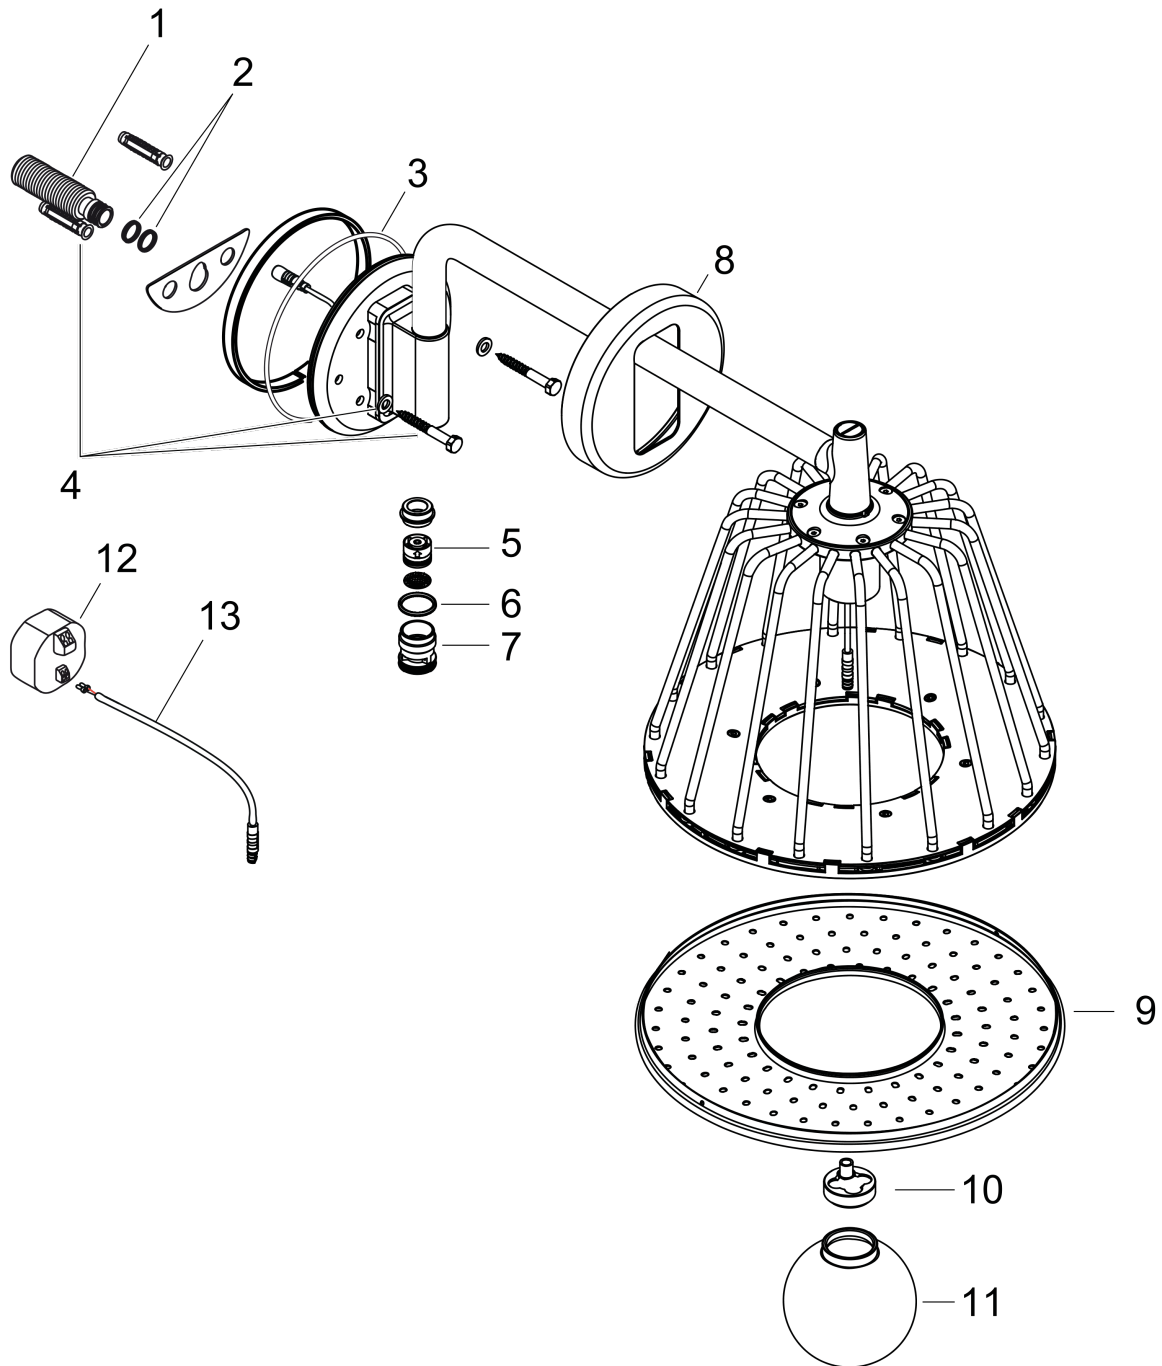

**AXOR LampShower/Nendo**  
**AXOR 1-Jet Wall-Mounted LampShower Trim designed by Nendo, 2.5 GPM**  
 Finishes : **chrome** Part no. : **26031001**

**Description**

**Features**

- 120 no-clog spray channels
- Spray modes: Rain
- Flow: 2.5 GPM
- Fully-finished matching spray face
- Spray face removable for cleaning
- 100 - 240 V AC / 50/60 Hz
- Low-voltage LED light module, Includes power supply and 23' connection cable, Includes brass showerarm

**Item details**

List Price \$ 3,074.00

**Technology**

**Compliance**

**Product image**

**Scale drawing**

**AXOR LampShower/Nendo**  
**AXOR 1-Jet Wall-Mounted LampShower Trim designed by Nendo, 2.5 GPM**  
 Finishes : **chrome** Part no. : **26031001**

Exploded drawing

Year of production: >03/14

**AXOR LampShower/Nendo**  
**AXOR 1-Jet Wall-Mounted LampShower Trim designed by Nendo, 2.5 GPM**  
 Finishes : **chrome** Part no. : **26031001**

## Spare parts list

Year of production: >03/14

Pos.	Description	Part no.	Price	PU
1	connecting thread G½	92195000	-	1
2	O-ring 11x2	98127000	-	1
3	O-ring 100x2,5	98417000	-	1
4	mounting kit	95430000	-	1
5	non return valve	97980000	-	1
6	O-ring 17x2	98199000	-	1
7	plug	92202000	-	1
8	escutcheon	92193000	-	1
9	spray body	92181000	-	1
10	bulb	98351000	-	1
11	light glass	92182000	-	1
12	transformer	95585000	-	1
13	cable for illumination (12 V)	95586000	-	1
a	base body	26909181	-	1
b	shower arm cpl.	92318000	-	1
c	flow limiter (9 l/min)	98894000	-	1
d	Grease	90920000	-	1