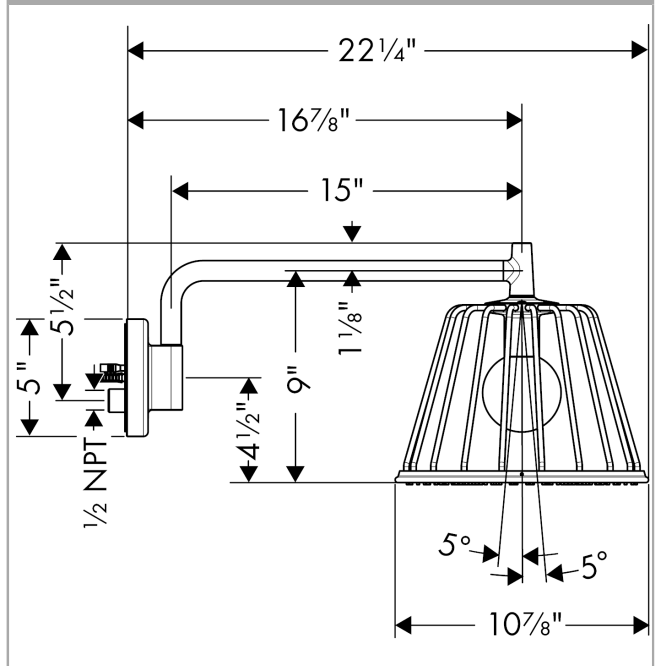

**AXOR LampShower/Nendo**  
**AXOR 1-Jet Wall-Mounted LampShower Trim designed by Nendo, 2.5 GPM**  
 Finishes : **chrome** Part no. : **26031001**

**Description**

**Features**

- 120 no-clog spray channels
- Spray modes: Rain
- Flow: 2.5 GPM
- Fully-finished matching spray face
- Spray face removable for cleaning
- 100 - 240 V AC / 50/60 Hz
- Low-voltage LED light module, Includes power supply and 23' connection cable, Includes brass showerarm

**Item details**

List Price \$ 3,074.00

**Technology**

**Compliance**

**Product image**

**Scale drawing**

**AXOR LampShower/Nendo**  
**AXOR 1-Jet Wall-Mounted LampShower Trim designed by Nendo, 2.5 GPM**  
 Finishes : **chrome** Part no. : **26031001**

Exploded drawing

Year of production: >03/14

**AXOR LampShower/Nendo**  
**AXOR 1-Jet Wall-Mounted LampShower Trim designed by Nendo, 2.5 GPM**  
 Finishes : **chrome** Part no. : **26031001**

## Spare parts list

Year of production: >03/14

Pos.	Description	Part no.	Price	PU
1	connecting thread G½	92195000	-	1
2	O-ring 11x2	98127000	-	1
3	O-ring 100x2,5	98417000	-	1
4	mounting kit	95430000	-	1
5	non return valve	97980000	-	1
6	O-ring 17x2	98199000	-	1
7	plug	92202000	-	1
8	escutcheon	92193000	-	1
9	spray body	92181000	-	1
10	bulb	98351000	-	1
11	light glass	92182000	-	1
12	transformer	95585000	-	1
13	cable for illumination (12 V)	95586000	-	1
a	base body	26909181	-	1
b	shower arm cpl.	92318000	-	1
c	flow limiter (9 l/min)	98894000	-	1
d	Grease	90920000	-	1