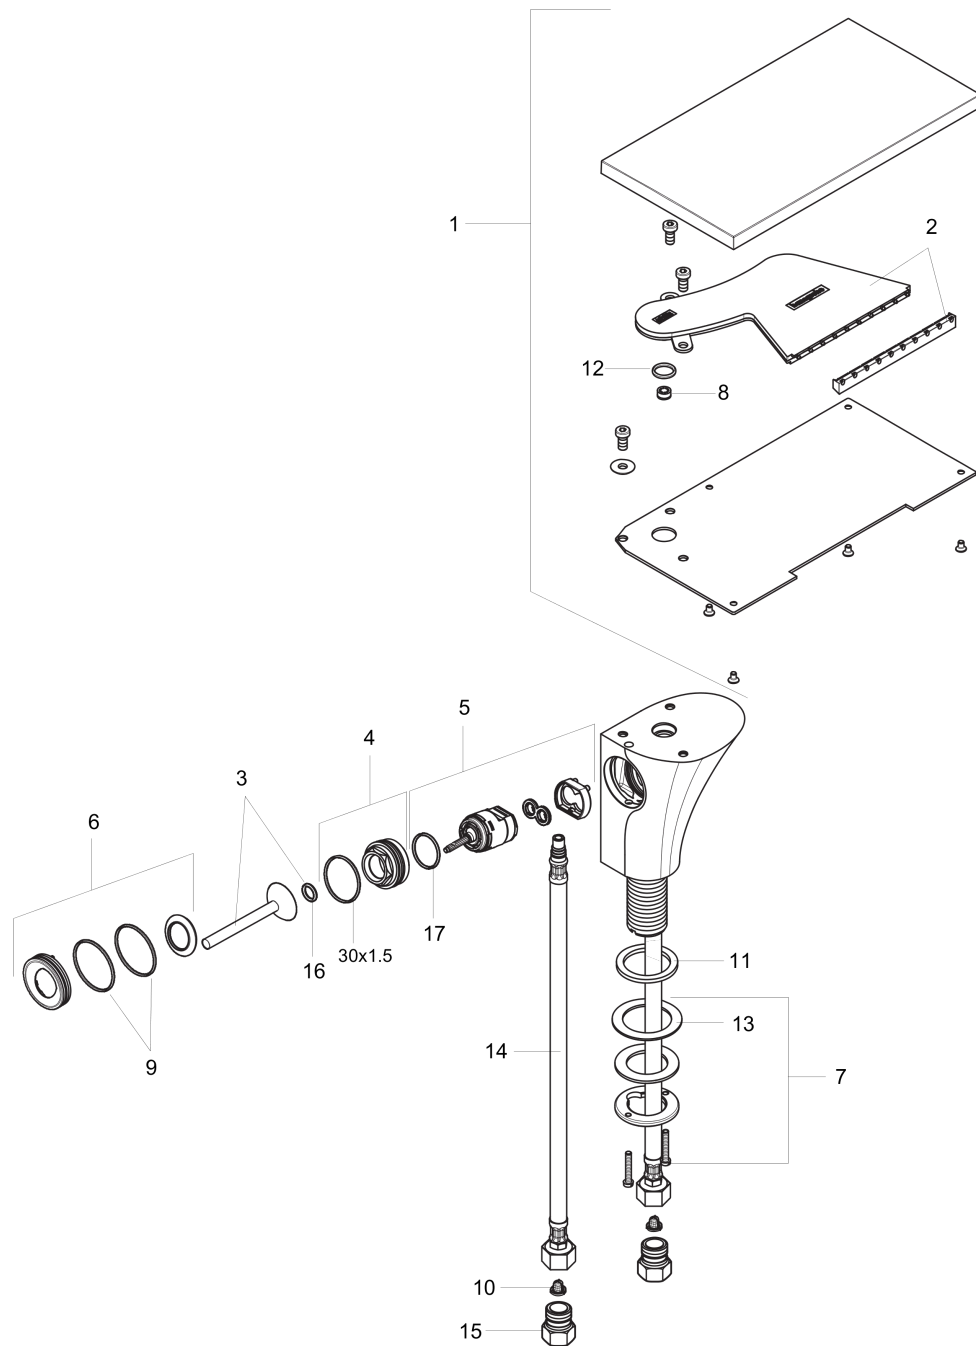

**AXOR Massaud**  
**AXOR Massaud Single-Hole Faucet without Pop-Up, Tall, 1.2 GPM**  
 Finishes : **chrome** Part no. : **18020001**

**Description**

**Features**

- Non-aerated stream
- Flow:: 1.2 GPM
- Joystick ceramic cartridge

**Item details**

List Price \$ 1,743.00

**Technology**

**Design awards**

**Compliance**

**Product image**

**Scale drawing**

**AXOR Massaud**  
**AXOR Massaud Single-Hole Faucet without Pop-Up, Tall, 1.2 GPM**  
 Finishes : **chrome** Part no. : **18020001**

Exploded drawing

Year of production: >07/16

**AXOR Massaud**  
**AXOR Massaud Single-Hole Faucet without Pop-Up, Tall, 1.2 GPM**  
 Finishes : **chrome** Part no. : **18020001**

## Spare parts list

Year of production: >07/16

Pos.	Description	Part no.	Price	PU
1	spout cpl.	98652000	-	1
2	spray former	97445000	-	1
3	handle	92490000	-	1
4	nut	95667000	-	1
5	cartridge, assy	96339000	-	1
6	escutcheon	92989000	-	1
7	fixing set (Ø 32)	13961000	-	1
8	flow limiter (4 l/min)	98465000	-	1
9	O-ring 35x1,5	92114000	-	1
10	filter	97973000	-	1
11	flat seal	98749000	-	1
12	O-ring 12x2	98214000	-	1
13	lever collar	97548000	-	1
14	connection hose 23½" M8x0,75 3/8"	98600001	-	1
15	adapter for connection hose	95576001	-	1
16	O-ring 21,95x1,78	95169000	-	1
17	O-ring 9x2	98119000	-	1
a	fixation extension 35 mm	13898000	-	1