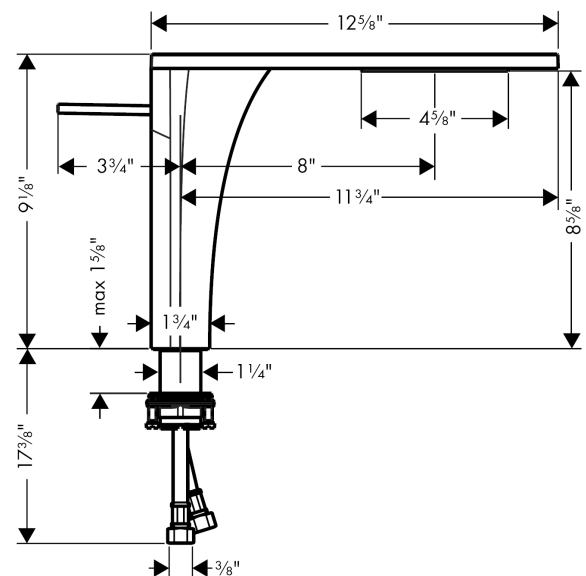

**AXOR Massaud**  
**AXOR Massaud Single-Hole Faucet without Pop-Up, Tall, 1.2 GPM**  
 Finishes : **chrome** Part no. : **18020001**

**Description**

**Features**

- Non-aerated stream
- Flow:: 1.2 GPM
- Joystick ceramic cartridge

**Item details**

List Price \$ 1,743.00

**Technology**

**Design awards**

**Compliance**

**Product image**

**Scale drawing**

**AXOR Massaud**  
**AXOR Massaud Single-Hole Faucet without Pop-Up, Tall, 1.2 GPM**  
 Finishes : **chrome** Part no. : **18020001**

Exploded drawing

Year of production: >07/16

**AXOR Massaud**  
**AXOR Massaud Single-Hole Faucet without Pop-Up, Tall, 1.2 GPM**  
 Finishes : **chrome** Part no. : **18020001**

## Spare parts list

Year of production: >07/16

Pos.	Description	Part no.	Price	PU
1	spout cpl.	98652000	-	1
2	spray former	97445000	-	1
3	handle	92490000	-	1
4	nut	95667000	-	1
5	cartridge, assy	96339000	-	1
6	escutcheon	92989000	-	1
7	fixing set (Ø 32)	13961000	-	1
8	flow limiter (4 l/min)	98465000	-	1
9	O-ring 35x1,5	92114000	-	1
10	filter	97973000	-	1
11	flat seal	98749000	-	1
12	O-ring 12x2	98214000	-	1
13	lever collar	97548000	-	1
14	connection hose 23½" M8x0,75 3/8"	98600001	-	1
15	adapter for connection hose	95576001	-	1
16	O-ring 21,95x1,78	95169000	-	1
17	O-ring 9x2	98119000	-	1
a	fixation extension 35 mm	13898000	-	1