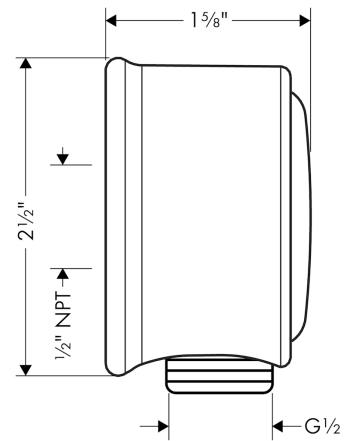

AXOR Montreux
AXOR Montreux Wall Outlet with Check Valves
 Finishes : **chrome** Part no. : **16884001**

Description

Features
 · 1/2" NPT

Item details

List Price \$ 73.00

Compliance

Product image

Scale drawing