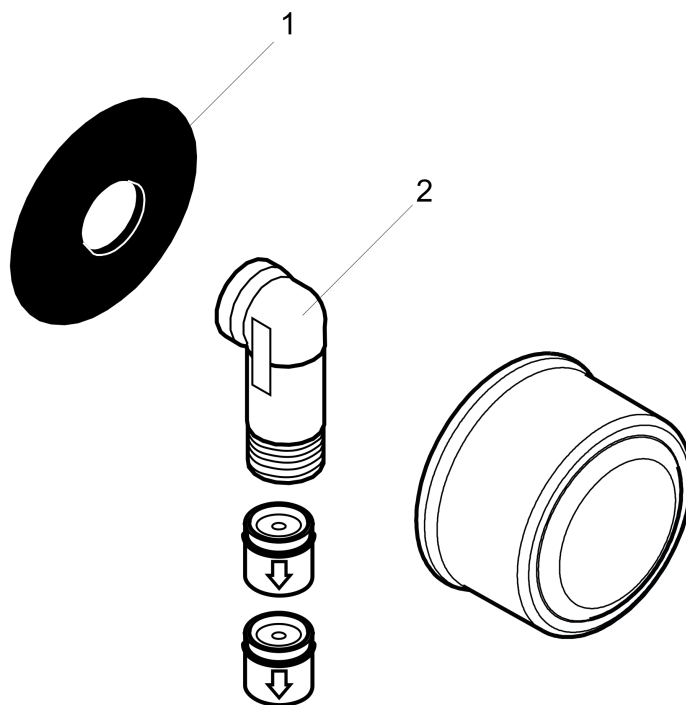

AXOR Montreux
AXOR Montreux Wall Outlet with Check Valves
 Finishes : **chrome** Part no. : **16884001**

Description

Features
 · 1/2" NPT

Item details

List Price \$ 73.00

Compliance

Product image

Scale drawing

AXOR Montreux
AXOR Montreux Wall Outlet with Check Valves
Finishes : **chrome** Part no. : **16884001**

Exploded drawing

Year of production: >04/09

AXOR Montreux
AXOR Montreux Wall Outlet with Check Valves
 Finishes : **chrome** Part no. : **16884001**

Spare parts list

Year of production: >**04/09**

Pos.	Description	Part no.	Price	PU
1	support element	98557000	-	1
2	connection angel	98531001	-	1
a	set of non return valves DW 15	94074000	-	1